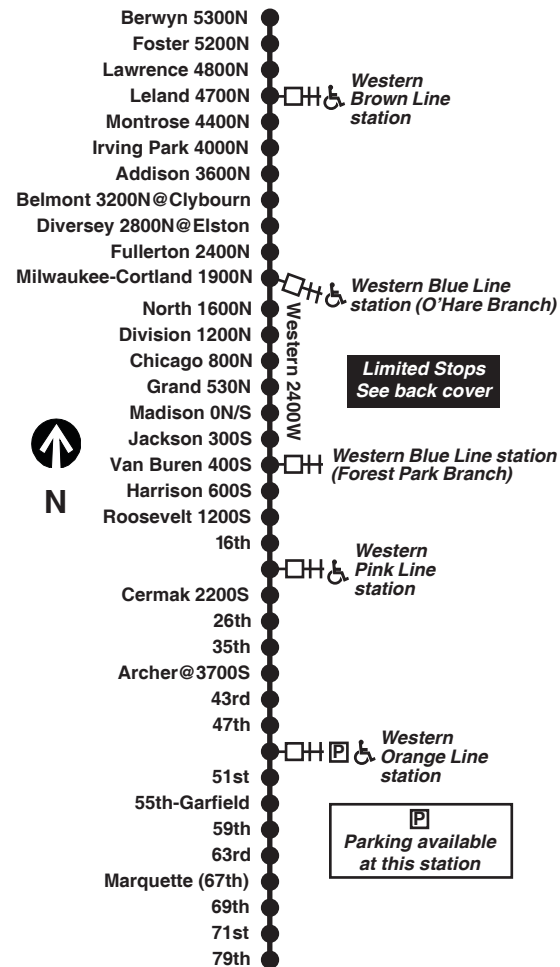

X49 Western Express

Effective Jan. 9, 2023

 All CTA buses are accessible

Monday thru Friday

#X49 Western Express

#X49 Western Express stops

Northbound

LV Western/ 79th Tmnl	Western Orange Ln	Western/ Archer	Western Blue Ln (Forest Pk)	Western Blue Ln (O'Hare)	AR Western/ Berwyn
5:30a	5:35a	5:53a	6:05a	6:17a	6:34a
5:40	5:45	6:03	6:15	6:27	6:44
5:48	5:54	6:12	6:24	6:37	6:56
5:56	6:02	6:20	6:33	6:47	7:08
6:04	6:09	6:27	6:41	6:56	7:19
6:11	6:17	6:35	6:49	7:04	7:29
6:19	6:24	6:43	6:57	7:13	7:38
6:26	6:32	6:51	7:06	7:23	7:49
6:33	6:39	6:59	7:14	7:31	7:57
6:40	6:46	7:06	7:21	7:39	8:06
6:47	6:53	7:13	7:28	7:46	8:13
6:54	7:00	7:20	7:35	7:53	8:20
7:02	7:08	7:27	7:43	8:00	8:27
7:10	7:16	7:36	7:51	8:09	8:35
7:21	7:27	7:47	8:02	8:19	8:45
7:33	7:39	7:59	8:14	8:31	8:57
7:46	7:52	8:10	8:25	8:42	9:07
7:59	8:05	8:23	8:38	8:55	9:19
8:13	8:19	8:37	8:52	9:09	9:32
8:28	8:34	8:52	9:07	9:23	9:46
8:44	8:49	9:06	9:21	9:37	9:59
9:00	9:05	9:22	9:37	9:52	10:14

Northbound

79th terminal
71st
69th
Marquette (67th)
63rd
59th
55th (Garfield)
51st
Western Orange Line station
47th
43rd
Archer
35th
26th
Cermak
Western Pink Line station
16th
Roosevelt
Harrison
Van Buren-Western Blue Line station (Forest Park)
Jackson
Madison
Grand
Chicago
Division
North
Milwaukee-Western Blue Line station (O'Hare)
Fullerton
Diversey at Elston
Belmont at Clybourn
Addison
Irving Park
Montrose
Leland-Western Brown Line station
Lawrence
Foster
Berwyn

Southbound

Berwyn
Foster
Lawrence
Leland-Western
Brown Line station
Montrose
Irving Park
Addison
Belmont at Clybourn
Diversey at Elston
Fullerton
Milwaukee-Western Blue Line station (O'Hare)
North
Division
Chicago
Grand
Madison
Jackson
Van Buren-Western Blue Line station (Forest Park)
Harrison
Roosevelt
16th
Western Pink Line station
Cermak
26th
35th
Archer
43rd
47th
Western Orange Line station
51st
55th (Garfield)
59th
63rd
Marquette (67th)
69th
71st
79th terminal