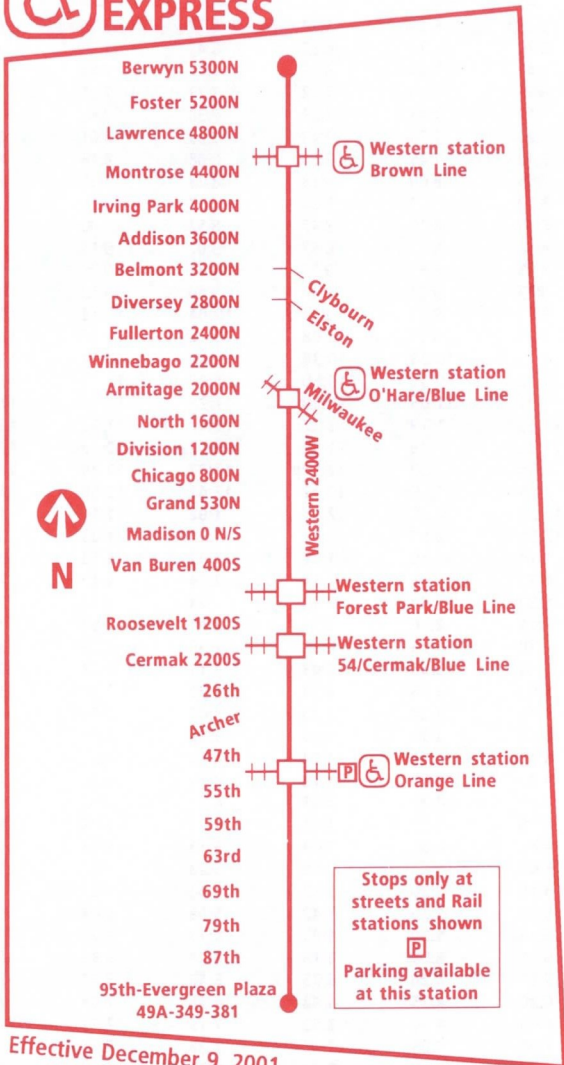

## WESTERN EXPRESS

Effective December 9, 2001

[www.transitchicago.com](http://www.transitchicago.com)

**For more Information call the RTA Travel Information Center in Chicago: 836-7000. Open 5 a.m. until 1 a.m. every day.**

**Para obtener mayor información, en Español, llame al Centro de Información: 836-7000.**