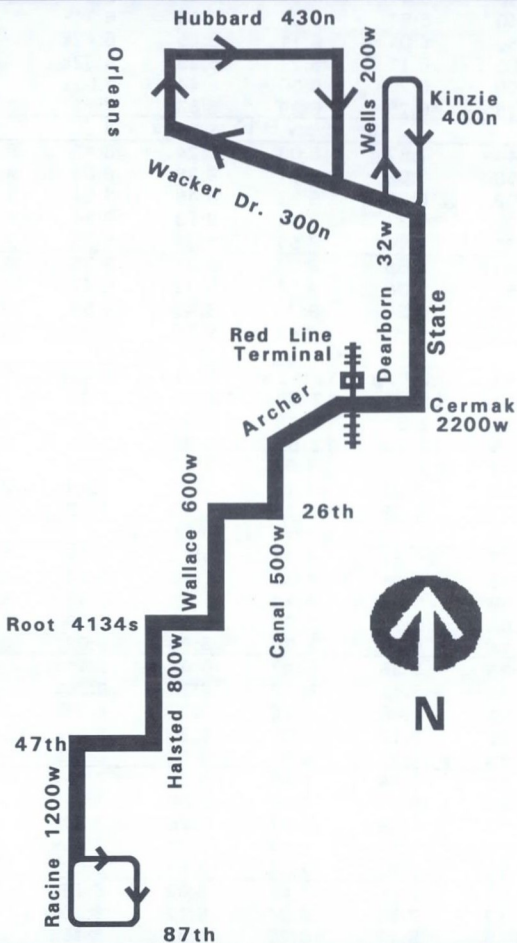

Effective December 03, 1995

44 Wallace Racine