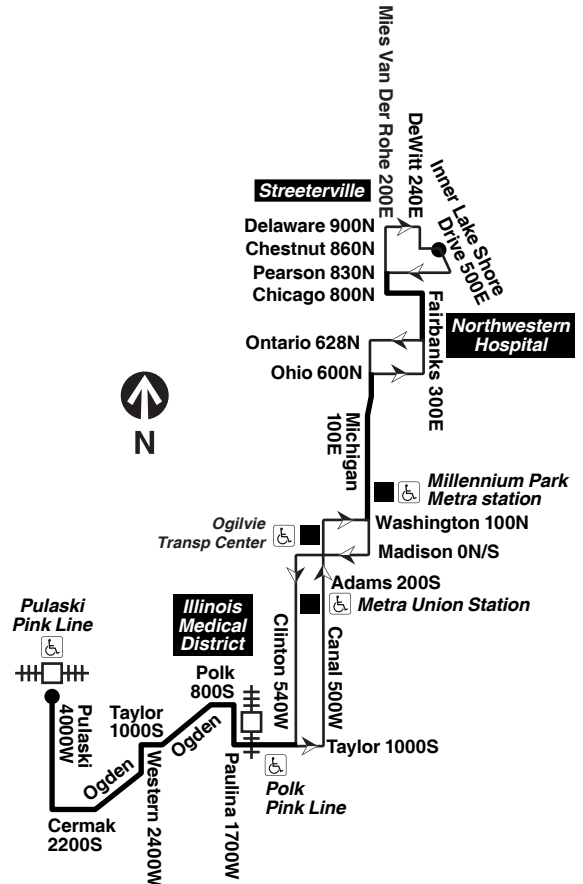

All CTA buses are accessible. For accessibility help or to report concerns at stops, contact CTA Customer Service at transitchicago.com/feedback.

Federal law requires priority seating be designated for seniors and people with disabilities. **Please stand up** and yield these seats when needed for qualifying riders or when asked.

Schedules and other info in this timetable are subject to change. CTA does not assume responsibility for errors in timetables nor for inconvenience or damage resulting from delays.

Pay close attention to destination signs and announcements when boarding: added service may sometimes be provided over portions of this or any bus route and some trips can end before the furthest terminal on a line depending on service needs or time of day.

Bicycle racks are installed on the front of all CTA buses and are allowed on CTA trains during certain hours. See our Bike & Ride brochure or webpage for help on how to use racks and more.

Know before you go: Get alerts from us by text or e-mail about planned service changes every week or instant alerts for unplanned reroutes and disruptions. Sign up for CTA Updates today at transitchicago.com/updates.

For more travel information, use the Ventra app or call the RTA Travel Information Center at 312-836-7000. *Para obtener mayor información, en Español, llame al Centro de Información a 312-836-7000.*

157 Streeterville/ Taylor

Effective Jan. 9, 2023

All CTA buses are accessible

transitchicago.com/bus/157