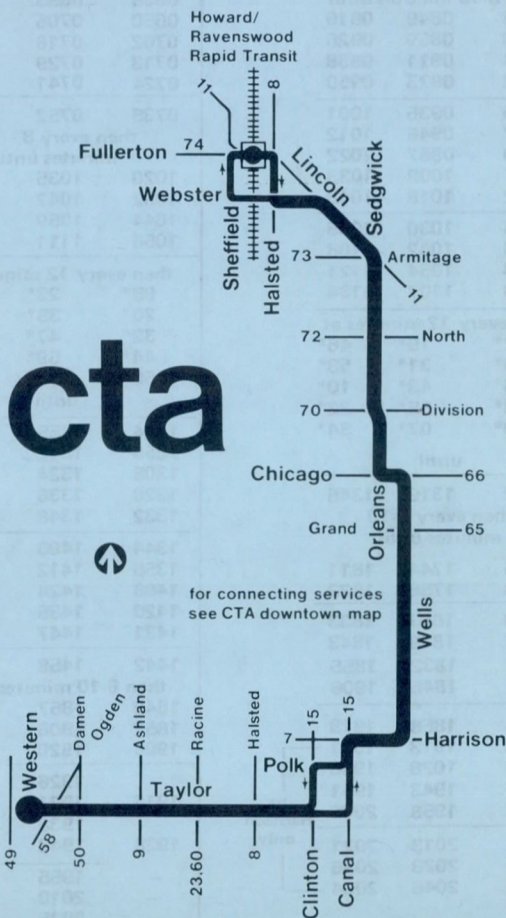

37

Sedgwick

Chicago Transit Authority

For more information call the RTA
 24 hour Travel Information Center
 in Chicago 836-7000
 suburbs 800-972-7000 toll-free

For better service call during off-peak hours

Monday thru Friday

Southbound

Leave Fullerton Station	Leave Wells/Wacker	Arrive Taylor/Western
-------------------------	--------------------	-----------------------

0507	0522	0544
0523	0539	0600
0538	0554	0615
0553	0609	0630
0603	0619	0642