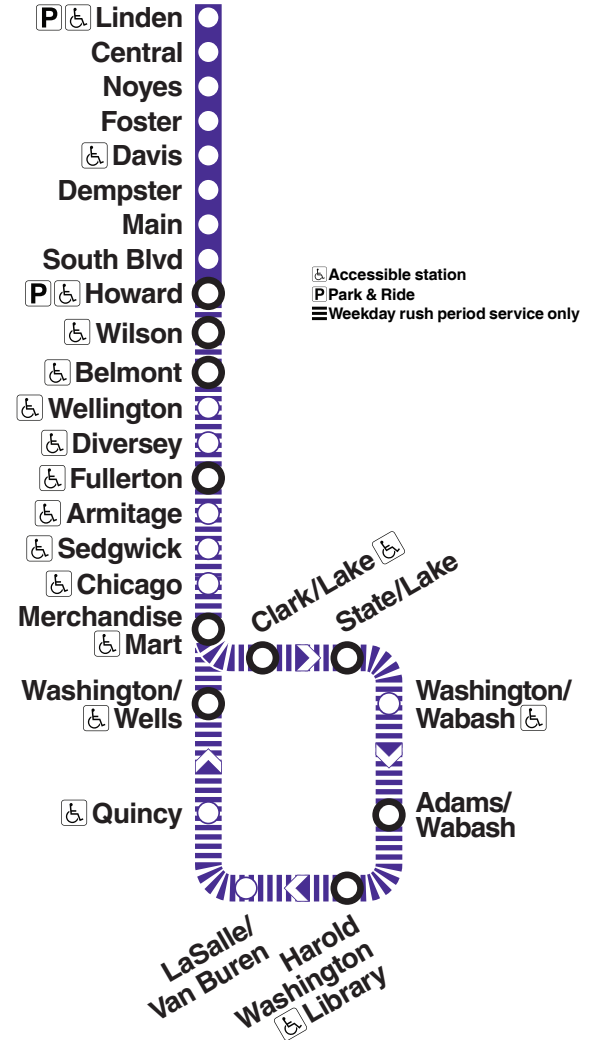

Effective Mar. 26, 2023

- Service runs daily between Linden and Howard early morning through late evening
- Service extended beyond Howard, via express, to downtown Loop weekday rush periods only

To Howard - Loop