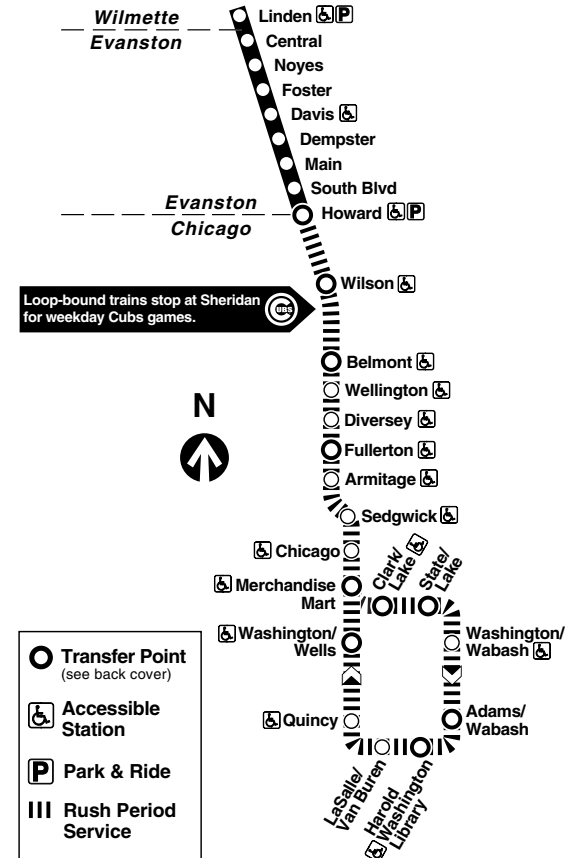

Bikes On Trains

Bicycles are permitted on trains every weekday except from 7:00 a.m. to 9:00 a.m. and 4:00 p.m. to 6:00 p.m. On Saturdays, Sundays and holidays, bicycles are allowed on trains all day.

Weekday Service For Cubs Night Games

Southbound afternoon Express trains will stop at the Sheridan Red Line station for Cubs night games. Use northbound Red Line trains after night games to connect at Howard with Purple Line trains and with Yellow Line trains which operate until midnight after weekday night games.

Please Stand Up for Seniors and People with Disabilities.

Federal law requires priority seating be designated for seniors and people with disabilities.

For more Information call the RTA Travel Information Center: 1-312-836-7000. Open 6am until 7pm, Monday thru Saturday.

Para obtener mayor información, en Español, llame al Centro de Información: 1-312-836-7000.

For through service to Loop, when Purple Line Express service is not operating, change to RED LINE trains at Howard station on Saturdays, Sundays and holidays.

transitchicago.com

Chicago Transit Authority

Purple Line Trains

Effective October 23, 2022

transitchicago.com