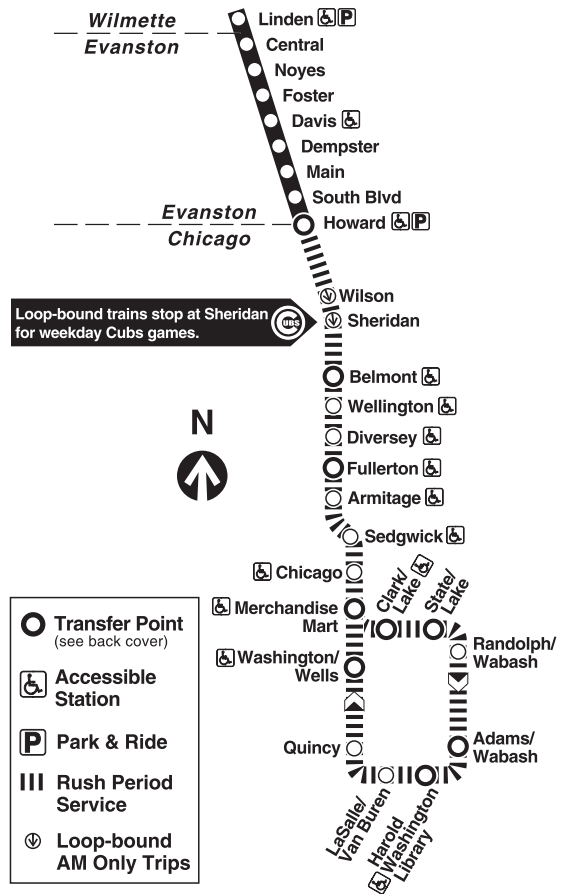

Bikes On Trains

Bicycles are permitted on trains every weekday except from 7:00 a.m. to 9:00 a.m. and 4:00 p.m. to 6:00 p.m. On Saturdays, Sundays and holidays, bicycles are allowed on trains all day.

Weekday Service For Cubs Night Games

Southbound afternoon Express trains will stop at the Sheridan Red Line station for Cubs night games. Use northbound Red Line trains after night games to connect at Howard with Purple Line trains and with Yellow Line trains which operate until midnight after weekday night games.

Please Stand Up ♿
for Seniors and People with Disabilities.

Federal law requires priority seating be designated for seniors and people with disabilities.

For more Information call the RTA Travel Information Center: 1-312-836-7000. Open 5 a.m. until 1 a.m. every day.

Para obtener mayor información, en Español, llame al Centro de Información: 1-312-836-7000.

For through service to Loop, when Purple Line Express service is not operating, change to RED LINE trains at Howard station on Saturdays, Sundays and holidays.

transitchicago.com

Chicago Transit Authority

Purple Line Trains

Effective April 2, 2017

- Transfer Point (see back cover)
- ♿ Accessible Station
- P Park & Ride
- ||| Rush Period Service
- Ⓞ Loop-bound AM Only Trips

transitchicago.com