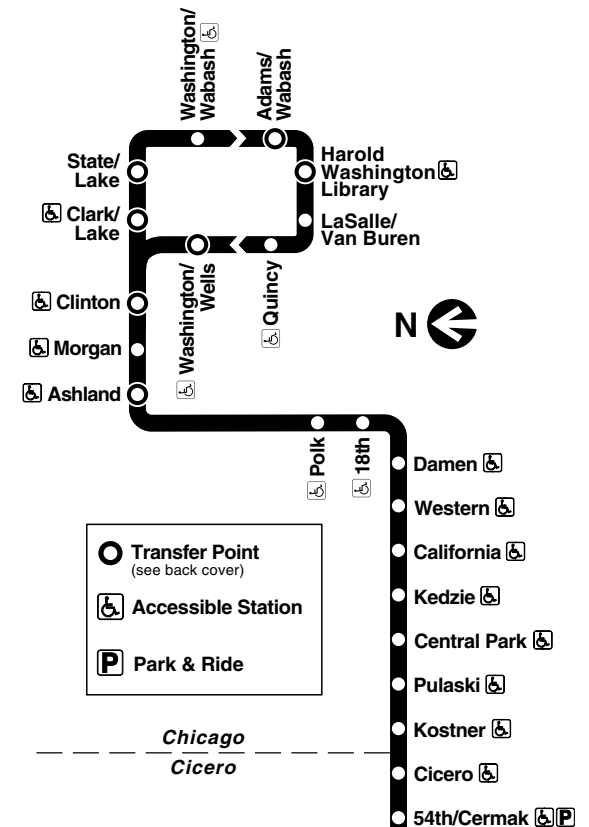

Ashland and Clinton: Green Line.

Clark/Lake: Blue, Brown, Green, Orange, Purple lines.

State/Lake: Red Line (with Farecard only).

Adams/Wabash: Brown, Green, Orange, Purple lines.

Harold Washington Library: Brown, Purple lines. Also, Red and Blue lines (with Farecard only).

Washington/Wells: Brown, Orange, Purple lines.

Bikes on Trains

Bicycles are permitted on trains every weekday except from 7:00 a.m. to 9:00 a.m. and 4:00 p.m. to 6:00 p.m. On Saturdays, Sundays and holidays, bicycles are allowed on trains all day.

Please Stand Up for Seniors and People with Disabilities.

Federal law requires priority seating be designated for seniors and people with disabilities.

The schedules and other information in this timetable are subject to change. CTA does not assume responsibility for errors in timetables, nor for inconvenience or damage resulting from delayed trains or buses due to weather, traffic conditions, etc.

CTA operating costs are funded in part through the Regional Transportation Authority, by the federal and state governments, and the City of Chicago and County of Cook.

For more information call the RTA Travel Information Center in: 1-312-836-7000. Open 6am until 7pm, Monday thru Saturday.

Para obtener mayor información, en Español, llame al Centro de Información: 1-312-836-7000.

transitchicago.com

Chicago Transit Authority

Pink Line Trains

Effective October 23, 2022

transitchicago.com