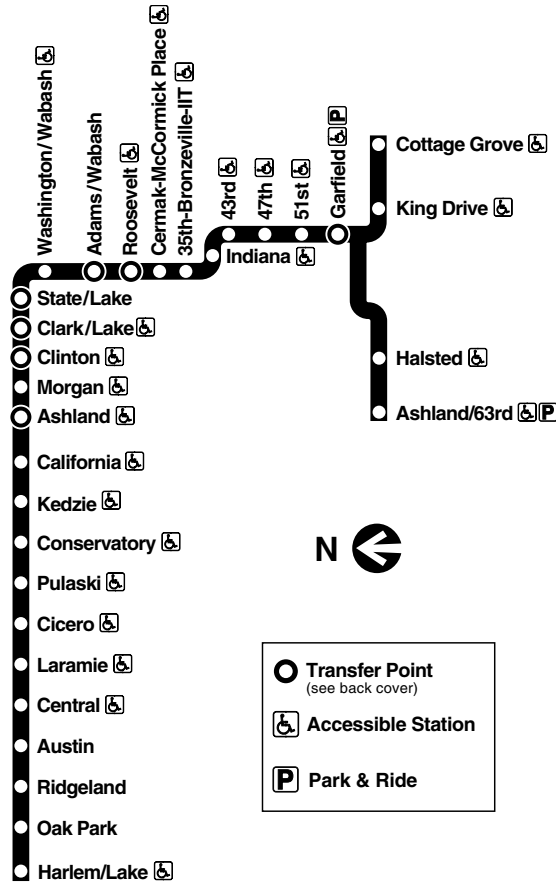

Bikes on Trains

Bicycles are permitted on trains every weekday except from 7:00 a.m. to 9:00 a.m. and 4:00 p.m. to 6:00 p.m. On Saturdays, Sundays and holidays, bicycles are allowed on trains all day.

Night Owl Service

Green Line trains operate daily early morning to late evening. Bus routes which provide alternative Night Owl service are:

N9 Ashland between 95th/Dan Ryan Red Line station and Clark/North via 95th, Ashland and North avenues.

N20 between Washington/State and Madison/Austin.

N63 63rd between 63rd/Stony Island and Midway Orange Line station.

N4 Cottage Grove between 63rd/Cottage Grove and Washington/State.

Most owl routes operate at 30 minute intervals.

Night Owl connections between the Red Line, Blue Line and 6 bus routes can be made at Washington and State, where buses depart at 10 and 40 minutes past the hour: N4, N20, N22, N60, N62, N66.

Please Stand Up for Seniors and People with Disabilities.

Federal law requires priority seating be designated for seniors and people with disabilities.

For more Information call the RTA Travel Information Center: 1-312-836-7000. Open 6am until 7pm, Monday thru Saturday.

Para obtener mayor información, en Español, llame al Centro de Información: 1-312-836-7000.

Chicago Transit Authority

Green Line Trains

Effective October 23, 2022

T Transfer Point (see back cover)
♿ Accessible Station
P Park & Ride

Monday thru Friday

To Harlem

Leave Ashland/63rd	Leave Cottage Grove	Garfield	35th-Bronzeville	Adams/Wabash	Pulaski	Arrive Harlem/Lake
3:52am	----	4:01am	4:10am	4:19am	4:38am	4:50am
----	4:10am	4:16	4:25	4:34	4:53	5:05
4:22	----	4:31	4:40	4:49	5:08	5:20
----	4:40	4:46	4:55	5:04	5:23	5:35
4:52	----	5:01	5:10	5:19	5:38	5:50
----	5:10	5:16	5:25	5:34	5:53	6:05
5:22	----	5:31	5:40	5:49	6:08	6:20
----	5:40	5:46	5:55	6:04	6:23	6:35
5:49	----	5:58	6:07	6:16	6:35	6:47
----	6:03	6:09	6:18	6:27	6:46	6:58
6:10	----	6:19	6:28	6:37	6:56	7:08

then every 20 minutes from Cottage Grove and Ashland/63rd and every 10 minutes from Garfield until

9:50	----	9:59	10:08	10:18	10:37	10:49
----	10:03	10:09	10:18	10:28	10:47	10:59
10:12	----	10:21	10:30	10:40	10:59	11:11
----	10:27	10:33	10:42	10:52	11:11	11:23
10:36	----	10:45	10:54	11:04	11:23	11:35
----	10:51	10:57	11:06	11:16	11:35	11:47
11:00	----	11:09	11:18	11:28	11:47	11:59
----	11:15	11:21	11:30	11:40	11:59	12:11pm
11:24	----	11:33	11:42	11:52	12:11pm	12:23
----	11:39	11:45	11:54	12:04pm	12:23	12:35
11:48	----	11:57	12:06pm	12:16	12:35	12:47
----	12:03pm	12:09pm	12:18	12:28	12:47	12:59
12:12pm	----	12:21	12:30	12:40	12:59	1:11
----	12:27	12:33	12:42	12:52	1:11	1:23
12:36	----	12:45	12:54	1:04	1:23	1:35
----	12:51	12:57	1:06	1:16	1:35	1:47
1:00	----	1:09	1:18	1:28	1:47	1:59
----	1:15	1:21	1:30	1:40	1:59	2:11
1:24	----	1:33	1:42	1:52	2:11	2:23
----	1:39	1:45	1:54	2:04	2:23	2:35
1:48	----	1:57	2:06	2:16	2:35	2:47
----	2:03	2:09	2:18	2:28	2:47	2:59
2:10	----	2:19	2:28	2:38	2:57	3:09

then every 20 minutes from Cottage Grove and Ashland/63rd and every 10 minutes from Garfield until

6:50	----	6:59	7:08	7:17	7:36	7:48
----	7:03	7:09	7:18	7:27	7:46	7:58
7:12	----	7:21	7:30	7:39	7:58	8:10
----	7:27	7:33	7:42	7:51	8:10	8:22
7:36	----	7:45	7:54	8:03	8:22	8:34
----	7:51	7:57	8:06	8:15	8:34	8:46
8:00	----	8:09	8:18	8:27	8:46	8:58
----	8:15	8:21	8:30	8:39	8:58	9:10
8:24	----	8:33	8:42	8:51	9:10	9:22

then every 24 minutes from Cottage Grove and Ashland/63rd and every 12 minutes from Garfield until

9:36	----	9:45	9:54	10:03	10:22	10:34
----	9:51	9:57	10:06	10:15	10:34	10:46
10:00	----	10:09	10:18	10:27	10:46	10:58
----	10:15	10:21	10:30	10:39	10:58	11:10
10:24	----	10:33	10:42	10:51	11:10	11:22
----	10:39	10:45	10:54	11:03	11:22	11:34
10:48	----	10:57	11:06	11:15	11:34	11:46
----	11:03	11:09	11:18	11:27	11:46	11:58
11:15	----	11:24	11:33	11:42	12:01am	12:13am
----	11:33	11:39	11:48	11:57	12:16	12:28
11:45	----	11:54	12:03am	12:12am	12:31	12:43
----	12:03am	12:09am	12:18	12:27	12:46	12:58
12:15am	----	12:24	12:33	12:42	1:01	1:13
----	12:33	12:39	12:48	12:57	1:16	1:28
12:45	----	12:54	1:03	1:12	1:31	1:43
----	1:03	1:09	1:18	1:27	1:46	1:58

am light face pm bold face

Green Line Trains

To Ashland/63rd – Cottage Grove