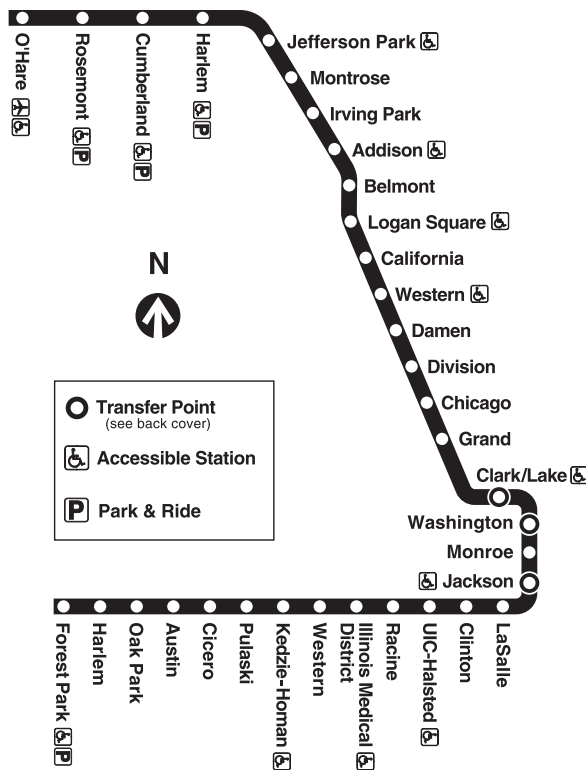

Washington: Red Line (with Farecard only).

Clark/Lake: Green, Orange, Brown, Purple, Pink lines.

Bikes on Trains

Bicycles are permitted on trains every weekday except from 7:00 a.m. to 9:00 a.m. and 4:00 p.m. to 6:00 p.m. On Saturdays, Sundays and holidays, bicycles are allowed on trains all day.

Night Owl Service

Service operates 24 hours a day between O'Hare and Forest Park. Connecting bus/rail routes which provide Night Owl service from about midnight to 5:00 a.m. are indicated below. Most owl routes operate at 30 minute intervals.

Connections between Red and Blue lines made at Jackson and Washington. Connections to the following Night Owl buses made at Washington and State: N4, N20, N22, N60, N62, N66.

Other Night Owl routes which connect with Blue Line trains to O'Hare and Forest park include: N49 Western, N53 Pulaski, N9 Ashland which operates 1 block east of Illinois Medical District station, N66 Chicago, N77 Belmont, and N81 Lawrence at Jefferson Park.

Please Stand Up for Seniors and People with Disabilities.

Federal law requires priority seating be designated for seniors and people with disabilities.

For more information call the RTA Travel Information Center: 1-312-836-7000. Open 5 a.m. until 1 a.m. every day.

Para obtener mayor información, en Español, llame al Centro de Información: 1-312-836-7000.

Chicago Transit Authority

Blue Line Trains

Effective April 2, 2017

Night Owl Service between O'Hare and Forest Park

Monday thru Friday

To O'Hare

Lv Forest Park	Cicero	UIC-Halsted	Clark/Lake	Logan Square	Jefferson Park	Arrive O'Hare
3:00am	3:09am	3:23am	3:31am	3:46am	3:56am	4:11am
3:15	3:24	3:38	3:46	4:01	4:11	4:26
3:30	3:39	3:53	4:01	4:16	4:26	4:41
3:45	3:54	4:08	4:16	4:31	4:41	4:56
4:00	4:09	4:23	4:31	4:46	4:56	5:11

then every 7 to 10 minutes until

7:22	7:31	7:45	7:55	8:09	8:19	8:34
7:30	7:39	7:53	8:02	8:17	8:27	8:42
7:37	7:46	8:00	8:10	8:24	8:34	8:49
7:45	7:54	8:08	8:17	8:32	8:42	8:57
7:52	8:01	8:15	8:25	8:39	8:49	9:04
8:00	8:09	8:23	8:32	8:47	8:57	9:12
8:07	8:16	8:30	8:40	8:54	9:04	9:19

then every 3 to 8 minutes from UIC/Halsted and every 7 to 8 minutes from Forest Park until

9:37	9:47	10:01	10:10	10:25	10:35	10:50
9:45	9:54	10:08	10:18	10:33	10:43	10:58
9:52	10:02	10:16	10:25	10:40	10:50	11:05

then every 7 to 10 minutes until

2:00pm	2:09pm	2:23pm	2:32pm	2:47pm	2:57pm	3:12pm
2:07	2:16	2:30	2:40	2:55	3:05	3:20
2:15	2:24	2:38	2:47	3:02	3:12	3:27

then every 6 to 8 minutes until

3:18	3:27	3:41	3:50	4:05	4:15	4:30
3:24	3:33	3:47	3:56	4:11	4:21	4:36
3:30	3:39	3:53	4:02	4:17	4:27	4:42

then every 4 to 5 minutes from UIC/Halsted and every 5 to 10 minutes from Forest Park until

4:24	4:33	4:47	4:56	5:11	5:21	5:36
4:27	4:36	4:50	4:59	5:14	5:24	5:34R
4:29	4:38	4:52	5:02	5:17	5:27	5:42
4:32	4:41	4:55	5:05	5:20	5:30	5:45
4:38	4:47	5:01	5:11	5:26	5:36	5:46R
4:40	4:49	5:03	5:13	5:28	5:38	5:53
4:43	4:52	5:06	5:16	5:31	5:41	5:56
4:46	4:55	5:09	5:19	5:34	5:44	5:54R
4:52	5:01	5:15	5:25	5:40	5:50	6:05
4:55	5:04	5:18	5:28	5:43	5:53	6:03R
4:58	5:07	5:21	5:31	5:46	5:56	6:11
5:01	5:10	5:24	5:34	5:49	5:59	6:14
5:07	5:16	5:30	5:40	5:55	6:05	6:15R
5:10	5:19	5:33	5:43	5:58	6:08	6:23

then every 3 to 5 minutes from UIC/Halsted and every 3 to 10 minutes from Forest Park until

6:45	6:54	7:08	7:17	7:32	7:42	7:57
6:52	7:01	7:15	7:24	7:39	7:49	8:04
7:00	7:09	7:23	7:32	7:47	7:57	8:12

then every 10 minutes until

12:00am	12:09am	12:23am	12:31am	12:46am	12:56am	1:11am
12:15	12:24	12:38	12:46	1:01	1:11	1:26
12:30	12:39	12:53	1:01	1:16	1:26	1:41
12:45	12:54	1:08	1:16	1:31	1:41	1:56
1:00	1:09	1:23	1:31	1:46	1:56	2:11
1:15	1:24	1:38	1:46	2:01	2:11	2:26
1:30	1:39	1:53	2:01	2:16	2:26	2:41
2:00	2:09	2:23	2:31	2:46	2:56	3:11
2:30	2:39	2:53	3:01	3:16	3:26	3:41

am light face pm bold face

Blue Line Trains

To Forest Park

Leave O'Hare	Jefferson Park	Logan Square	Clark/Lake	UIC-Halsted	Cicero	Arr Forest Park
3:00am	3:15am	3:25am	3:39am	3:47am	4:02am	4:11am
3:15	3:30	3:40	3:54	4:02	4:17	4:26
3:30	3:45	3:55	4:09	4:17	4:32	4:41
3:45	4:00	4:10	4:24	4:32	4:47	4:56
4:00	4:15	4:25	4:39	4:47	5:02	5:11

then every 6 to 10 minutes until

then every 6 to 10 minutes until

2:30pm	2:45pm	2:56pm	3:10pm	3:18pm	3:33pm	3:42pm
2:37	2:53	3:03	3:17	3:25	3:40	3:49
2:45	3:00	3:11	3:25	3:33	3:48	3:57

then every 3 to 8 minutes to UIC/Halsted and every 7 to 8 minutes to Forest Park until

5:07	5:23	5:33	5:47	5:55	6:10	6:19
5:11	5:26	5:37	5:51	5:59	6:14	6:23
5:15	5:30	5:41	5:55	6:03	6:18	6:27

then every 7 to 8 minutes until