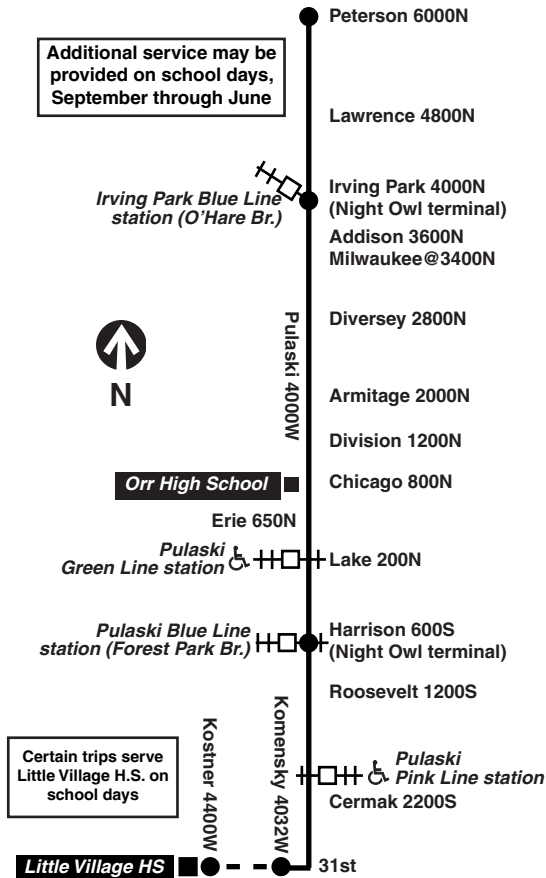

Federal law requires priority seating be designated for seniors and people with disabilities. **Please stand up** and yield these seats when needed for qualifying riders or when asked.

Schedules and other info in this timetable are subject to change. CTA does not assume responsibility for errors in timetables nor for inconvenience or damage resulting from delays.

Pay close attention to destination signs and announcements when boarding: added service may sometimes be provided over portions of this or any bus route and some trips can end before the furthest terminal on a line depending on service needs or time of day.

Bicycle racks are installed on the front of all CTA buses and are allowed on CTA trains during certain hours. See our Bike & Ride brochure or webpage for help on how to use racks and more.

Know before you go: Get alerts from us by text or e-mail about planned service changes every week or instant alerts for unplanned reroutes and disruptions. Sign up for CTA Updates today at transitchicago.com/updates.

For more travel information, use the Ventra app or call the RTA Travel Information Center at 312-836-7000. *Para obtener mayor información, en Español, llame al Centro de Información a 312-836-7000.*

Chicago Transit Authority

53 Pulaski

Effective Dec. 17, 2023

N53 overnight (owl) service between Harrison and Irving Park Blue Line station

All CTA buses are accessible

transitchicago.com/bus/53

Monday thru Friday

#53 Pulaski

Northbound

LV 31st/ Komensky	Pulaski/ Roosevelt	Pulaski/ Erie	Pulaski/ Diversey	AR Irving Pk Blue Ln	AR Pulaski/ Peterson
-----	3:10H	3:16a	3:29a	3:37a	3:47a
-----	3:40H	3:46	3:59	4:07	4:17
-----	-----	4:02	4:15	4:23	4:33
3:55a	4:05	4:15	4:28	4:36	4:46
-----	-----	4:30	4:43	4:51	5:01
4:25	4:35	4:45	4:58	5:06	5:16
4:50	5:00	5:10	5:23	5:31	5:41
-----	-----	5:22	5:35	5:43	5:53
5:11	5:22	5:33	5:47	5:56	6:06
5:27	5:39	5:51	6:06	6:16	6:28
5:40	5:52	6:04	6:19	6:30	6:42
5:53	6:05	6:17	6:32	6:43	6:55
6:01	6:13	6:25	6:40	6:51	7:03
6:13	6:26	6:39	6:55	7:07	7:20

then every 9 to 16 minutes to Pulaski/Peterson until

8:30	8:44	8:58	9:15	9:26	9:38
8:43	8:57	9:11	-----	-----	-----
8:45	8:59	9:13	9:30	9:41	9:53
9:00	9:14	9:28	9:45	9:56	10:08
9:15	9:29	9:43	10:00	10:11	10:23
9:22	9:36	9:50	-----	-----	-----
9:30	9:44	9:58	10:15	10:26	10:38
9:38	9:52	10:06	-----	-----	-----
9:45	9:59	10:13	10:30	10:41	10:53
10:00	10:14	10:28	10:45	10:56	11:08
10:08	10:22	10:36	-----	-----	-----
10:15	10:29	10:43	11:00	11:11	11:23

then every 9 to 15 minutes to Pulaski/Peterson until

1:56p	2:10p	2:24p	2:41p	2:52p	3:04p
-----	-----	2:31	2:50	3:01	3:14
2:05	2:19	2:33	2:50	3:01	3:13
2:13	2:28	2:43	3:02	3:13	3:26
2:22	2:37	2:51	3:11	3:22	3:35
-----	-----	3:00	3:19	3:31	3:43
2:31	2:47	3:02	3:23	3:35	3:48

then every 9 to 13 minutes to Pulaski/Peterson until

3:55	4:10	4:24	4:43	4:54	5:07
4:00	4:15	4:29	-----	-----	-----
4:09	4:24	4:38	4:57	5:08	5:21
4:23	4:38	4:52	5:11	5:22	5:35
4:38	4:53	5:07	5:26	5:37	5:50
4:47	5:02	5:16	-----	-----	-----
4:53	5:08	5:22	5:41	5:52	6:05
5:02	5:17	5:31	-----	-----	-----
5:08	5:23	5:37	5:56	6:07	6:20
5:16	5:31	5:45	-----	-----	-----
5:25	5:40	5:54	-----	-----	-----
5:27	5:42	5:56	6:15	6:26	6:39
5:40	5:54	6:07	-----	-----	-----
5:49	6:03	6:16	6:34	6:44	6:57

then every 2 to 23 minutes to Pulaski/erie until and every 19 to 23 minutes to Pulaski/Peterson until

11:20	11:30	11:40	11:53	12:01a	12:11a
11:40	11:50	12:00a	12:13a	12:21	12:31
11:45	11:55	12:05	-----	-----	-----
12:00a	12:10a	12:20	12:33	12:41	12:51
12:20	12:30	12:40	12:53	1:01	1:11
12:40	12:50	1:00	1:13	1:21	1:31
1:00	1:10	1:20	1:33	1:41	1:51
1:26	1:36	1:46	1:59	2:06N	-----
-----	2:05H	2:11	-----	-----	-----
1:56	2:06	2:16	2:29	2:36N	-----
-----	2:38H	2:46	2:59	3:06N	-----

H - trip begins/ends at Pulaski/Harrison at time shown
N - N53 overnight (owl) service

Southbound