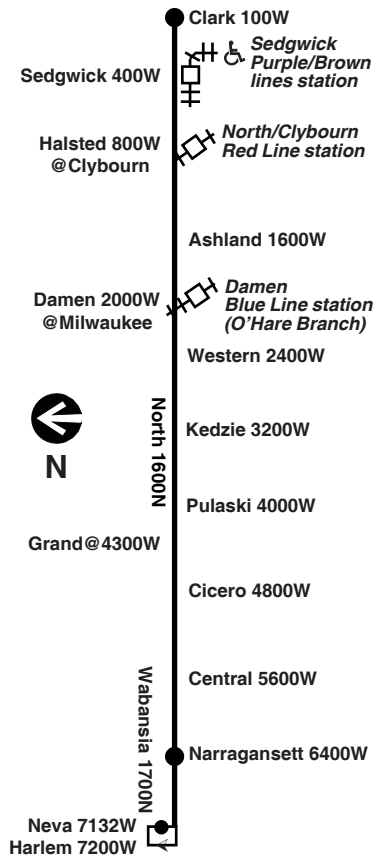

72 North

Effective Jan. 8, 2023

All CTA buses are accessible

transitchicago.com/bus/72

Monday thru Friday

#72 North

Eastbound

LV North/ Neva	North/ Narra- Gansett	North/ Cicero	North/ Pulaski	Damen Blue Line station	AR North/ Clark
----	----	3:26a	3:30a	3:42a	3:55a
----	----	3:54	3:58	4:10	4:23
4:08a	4:11a	4:20	4:24	4:37	4:51
4:33	4:36	4:45	4:50	5:04	5:19
4:58	5:01	5:10	5:15	5:29	5:44
5:23	5:26	5:35	5:40	5:54	6:09
5:41	5:45	5:54	6:00	6:15	6:31
5:56	6:00	6:10	6:16	6:32	6:49
6:10	6:14	6:24	6:30	6:47	7:04
6:22	6:26	6:36	6:42	6:59	7:16
6:33	6:37	6:47	6:53	7:10	7:27
----	6:44	6:55	7:01	7:19	7:37
6:47	6:51	7:02	7:08	7:27	7:46
----	6:59	7:10	7:17	7:37	7:56
7:01	7:06	7:17	7:24	7:45	8:05
----	7:14	7:25	7:32	7:53	8:13
7:16	7:21	7:32	7:39	8:00	8:20
7:24	7:29	7:40	7:47	8:08	8:28
----	7:36	7:47	7:54	8:15	8:35
7:39	7:44	7:55	8:02	8:23	8:43
7:47	7:52	8:03	8:10	8:31	8:51
----	8:00	8:11	8:18	8:39	8:59
8:03	8:08	8:19	8:26	8:47	9:07

then every 11 to 15 minutes from North/Neva until

1:28p	1:32p	1:44p	1:52p	2:11p	2:30p
----	----	1:53	2:01	2:20	2:39
1:46	1:50	2:02	2:10	2:29	2:48
----	----	2:11	2:19	2:38	2:57
2:04	2:08	2:20	2:28	2:47	3:06
2:13	2:17	2:29	2:37	2:56	3:15