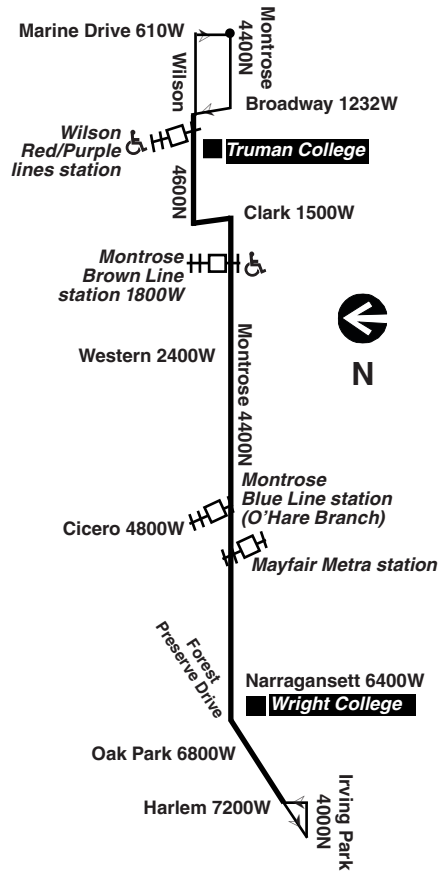

Federal law requires priority seating be designated for seniors and people with disabilities. **Please stand up** and yield these seats when needed for qualifying riders or when asked.

Schedules and other info in this timetable are subject to change. CTA does not assume responsibility for errors in timetables nor for inconvenience or damage resulting from delays.

Pay close attention to destination signs and announcements when boarding: added service may sometimes be provided over portions of this or any bus route and some trips can end before the furthest terminal on a line depending on service needs or time of day.

Bicycle racks are installed on the front of all CTA buses and are allowed on CTA trains during certain hours. See our Bike & Ride brochure or webpage for help on how to use racks and more.

Know before you go: Get alerts from us by text or e-mail about planned service changes every week or instant alerts for unplanned reroutes and disruptions. Sign up for CTA Updates today at transitchicago.com/updates.

For more travel information, use the Ventra app or call the RTA Travel Information Center at 312-836-7000. *Para obtener mayor información, en Español, llame al Centro de Información a 312-836-7000.*

Chicago Transit Authority

78 Montrose

Effective Jan. 8, 2023

All CTA buses are accessible

transitchicago.com/bus/78

Monday thru Friday #78 Montrose

Eastbound

LV Forest Preserve Dr./Harlem	Montrose/ Central	Montrose/ Pulaski	Montrose/ Western	Wilson/ Broadway	AR Montrose/ Marine
4:23a	4:34a	4:44a	4:52a	5:01a	5:05a
4:42	4:53	5:03	5:12	5:22	5:25
5:00	5:11	5:21	5:30	5:40	5:43
5:17	5:28	5:38	5:47	5:57	6:00
5:33	5:45	5:55	6:04	6:14	6:17
5:48	6:00	6:10	6:19	6:29	6:33
6:04	6:16	6:28	6:38	6:49	6:52
6:19	6:32	6:44	6:55	7:07	7:10
6:34	6:48	7:01	7:13	7:26	7:30
6:49	7:03	7:16	7:30	7:43	7:47
7:04	7:19	7:31	7:46	8:00	8:04
7:19	7:34	7:47	8:02	8:17	8:21
7:34	7:49	8:02	8:17	8:33	8:37
7:49	8:04	8:17	8:32	8:48	8:52
8:04	8:19	8:32	8:47	9:02	9:06
8:19	8:34	8:46	8:59	9:13	9:18
8:34	8:49	9:01	9:13	9:26	9:31
8:50	9:04	9:16	9:29	9:42	9:46
9:06	9:20	9:32	9:45	9:58	10:02
9:22	9:37	9:49	10:01	10:14	10:19
9:41	9:55	-----	-----	-----	-----
9:42	9:57	10:09	10:21	10:34	10:39
10:04	10:19	10:31	10:43	10:56	11:01
10:26	10:40	-----	-----	-----	-----
10:28	10:42	10:54	11:07	11:20	11:24
10:52	11:06	11:18	11:30	11:43	11:47
10:54	11:08	-----	-----	-----	-----
11:15	11:30	11:41	11:53	12:06p	12:10p
11:38	11:53	12:04p	12:16p	12:29	12:33
12:01p	12:17p	12:29	12:41	12:55	12:59
12:24	12:40	12:52	1:04	1:18	1:22
12:47	1:03	1:15	1:27	1:41	1:45
1:10	1:26	1:39	1:51	2:05	2:09
1:30	1:46	1:59	2:11	2:26	2:30
1:42N	1:58	2:11	2:23	2:37	2:41
1:53S	2:09	2:22	2:34	2:48	2:52
2:04	2:20	2:33	2:45	3:00	3:04
2:19	2:35	2:48	3:00	3:15	3:19
2:33	2:49	3:02	3:14	3:29	3:33
2:46	3:03	3:17	3:29	3:44	3:48
2:59	3:17	3:31	3:44	3:59	4:03
3:14	3:32	3:46	3:59	4:14	4:18
3:29	3:47	4:01	4:14	4:29	4:33
3:46	4:04	4:18	4:31	4:46	4:50
4:03	4:21	4:36	4:50	5:04	5:09
4:22	4:40	4:54	5:08	5:23	5:27
4:40	4:58	5:13	5:27	5:41	5:46
4:59	5:17	5:31	5:45	6:00	6:04
5:11	5:30	-----	-----	-----	-----
5:18	5:37	5:53	6:06	6:21	6:25
5:38	5:57	6:12	6:25	6:40	6:44
6:00	6:18	6:33	6:47	7:01	7:05
6:17	6:36	-----	-----	-----	-----
6:23	6:41	6:55	7:08	7:22	7:26
6:45	7:03	7:16	7:28	7:42	7:46
7:05	7:22	-----	-----	-----	-----
7:09	7:26	7:39	7:50	8:03	8:07
7:32	7:49	8:01	8:12	8:25	8:28
7:56	8:12	-----	-----	-----	-----
7:57	8:13	8:25	8:35	8:48	8:51
8:28	8:42	8:53	9:03	9:15	9:19
8:31	8:45	-----	-----	-----	-----
8:58	9:12	9:23	9:33	9:44	9:47
9:29	9:43	9:54	10:04	10:14	10:18
9:30	9:44	-----	-----	-----	-----
10:00	10:13	10:23	10:33	10:44	10:47
10:20	10:33	-----	-----	-----	-----
10:46	10:59	-----	-----	-----	-----
11:12	11:25	-----	-----	-----	-----

Westbound