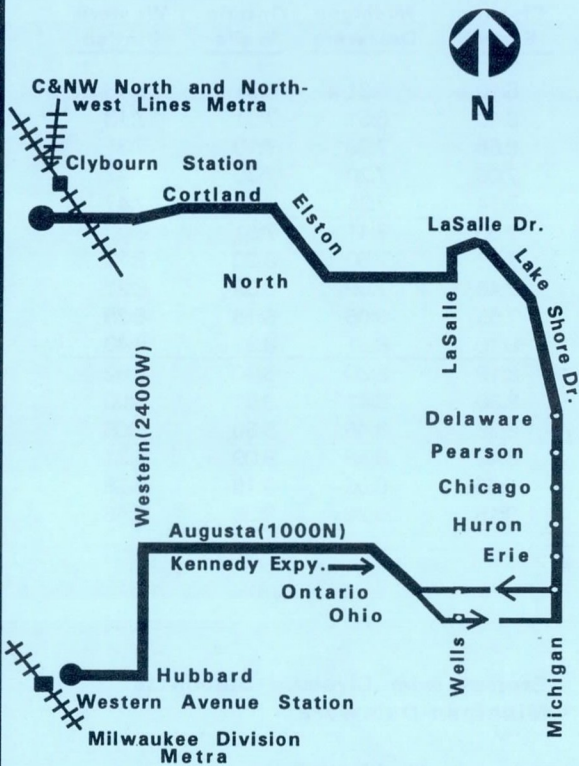

Effective March 11, 1996

33

Magnificent Mile Express

For more information call the RTA
Travel Information Center in
Chicago or suburbs 836-7000

Open every day of the year from 5AM until 1AM next day

cta

Monday thru Friday (ONLY)

East and Southbound From Clybourn Station C&NW North and Northwest Lines

Leave Clybourn Station	Michigan Delaware	Ontario Wells	Arrive Western Station
6:10 a	6:21 a	6:31 a	6:43 a
6:40	6:51	7:01	7:13
6:58	7:09	7:19	7:31
7:09	7:20	7:30	7:42
7:14	7:25	7:35	7:47
7:30	7:41	7:51	8:03
7:39	7:50	8:00	8:12
7:48	7:59	8:09	8:21
7:55	8:06	8:16	8:28
8:10	8:21	8:31	8:43
8:19	8:30	8:40	8:52
8:30	8:41	8:51	9:03
8:35	8:46	8:56	9:08
8:48	8:59	9:09	9:21
8:55	9:06	9:16	9:28
9:15	9:26	9:36	9:48

Express from Clybourn Station to Michigan-Delaware

Stops at: Michigan-Delaware
Michigan-Pearson
Michigan-Chicago
Michigan-Erie
Ontario-Wells

Express from Ontario-Wells to Western Station

East and Northbound From Western Station Milwaukee North and West Lines

Express from Western Station to Ohio-Wells

Stops at: Ohio-Wells
Michigan-Ontario
Michigan-Huron
Michigan-Chicago
Michigan-Pearson
Michigan-Delaware

Express from Michigan Delaware to Clybourn Station

Operates Monday thru Friday **AM Rush Period Only**