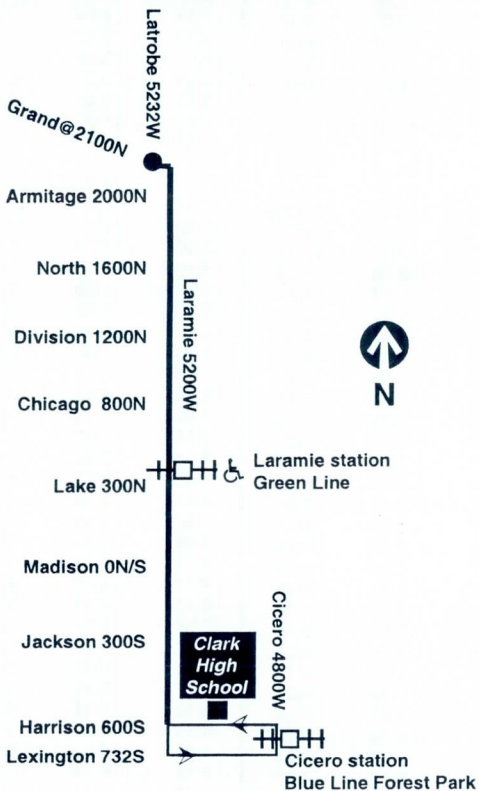

Chicago Transit Authority

57

Laramie

Effective September 5, 2010

Additional service may be provided on school days, September through June

transitchicago.com

Monday thru Friday 57 Laramie

Southbound