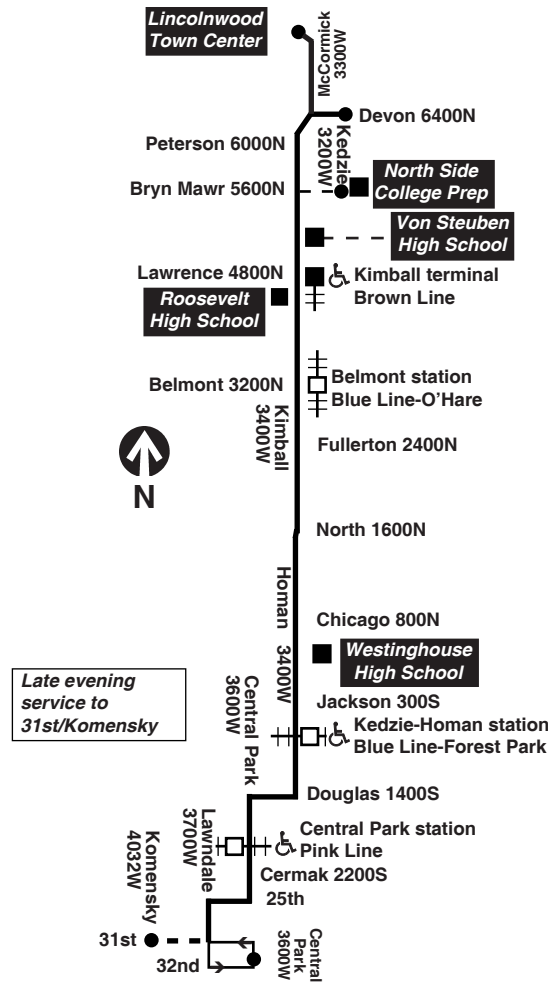

Federal law requires priority seating be designated for seniors and people with disabilities. **Please stand up** and yield these seats when needed for qualifying riders or when asked.

Schedules and other info in this timetable are subject to change. CTA does not assume responsibility for errors in timetables nor for inconvenience or damage resulting from delays.

Pay close attention to destination signs and announcements when boarding: added service may sometimes be provided over portions of this or any bus route and some trips can end before the furthest terminal on a line depending on service needs or time of day.

Bicycle racks are installed on the front of all CTA buses and are allowed on CTA trains during certain hours. See our [Bike & Ride brochure](#) or webpage for help on how to use racks and more.

Know before you go: Get alerts from us by text or e-mail about planned service changes every week or instant alerts for unplanned reroutes and disruptions. Sign up for CTA Updates today at transitchicago.com/updates.

For more travel information, use the Ventra app or call the RTA Travel Information Center at 312-836-7000. *Para obtener mayor información, en Español, llame al Centro de Información a 312-836-7000.*

Chicago Transit Authority

82 Kimball/Homan

Effective Aug. 20, 2023

All CTA buses are accessible

transitchicago.com/bus/82

Monday thru Friday

#82 Kimball/Homan

Northbound

LV 31st/ Central Pk	LV Central Pk/ Cermak	Homan/ Jackson	Kimball/ Fullerton	Kimball Brown Line stn	AR Devon/ Kedzie	AR Lincoln- wood Town Ctr
----	4:01R	4:05a	4:21a	4:35a	4:45a	----
----	4:21R	4:25	4:41	4:55	5:05	----
4:30a	4:35	4:45	5:01	5:16	5:26	----
4:50	4:55	5:05	5:21	5:37	5:48	----
----	5:16R	5:20	5:37	5:56	6:08	----
5:17	5:22	5:32	5:49	6:08	6:20	----
----	5:39R	5:43	6:01	6:21	6:34	----
5:35	5:41	5:51	6:09	6:29	6:43	----
----	5:54R	5:58	6:16	6:36	6:50	----
5:48	5:54	6:04	6:22	6:42	6:56	----
----	5:59	6:10	6:28	6:49	7:04	----
----	6:11RS	6:15	6:34	6:56	7:05P	----
6:03	6:09	6:20	6:39	7:01	7:16	----
----	6:21RS	6:25	6:44	7:06	7:15P	----
----	6:19	6:30	6:49	7:11	7:26	----
----	6:31RS	6:35	6:54	7:16	7:25P	----
6:23S	6:29	6:40	6:59	7:21	7:36	----
----	6:41RS	6:45	7:04	7:26	7:35P	----
----	6:39	6:50	7:09	7:31	7:46	----
----	6:52RS	6:56	7:16	7:38	7:46P	----
6:43S	6:49	7:02	7:22	7:44	7:58	----
----	7:02RS	7:07	7:27	7:49	7:58P	----
----	6:59	7:12	7:32	7:54	8:08	----
7:03	7:09	7:22	7:42	8:04	8:18	----
7:15	7:21	7:34	7:54	8:16	8:30	----
7:30	7:36	7:50	8:10	8:31	8:45	----
7:45	7:51	8:05	8:25	8:46	----	9:01a

then every 8 to 16 minutes to Lincolnwood Town Center until

1:10p	1:16p	1:29p	1:50p	2:11p	----	2:27p
----	----	1:37	1:59	2:21	----	2:37
1:27	1:33	1:46	2:08	2:31	----	2:47
----	----	1:54	2:16	2:39	----	2:55
1:43	1:49	2:02	2:24	2:47	----	3:03
----	----	2:10	2:32	2:55	----	3:11
1:59	2:05	2:18	2:40	3:03	----	3:19
----	----	2:26	2:48	3:11	----	3:27
2:14	2:20	2:33	2:55	3:19	----	3:35
----	----	2:41	3:04	3:28	----	3:44
2:29	2:35	2:49	3:11	3:36	----	3:52
----	----	2:56	3:19	3:43	----	4:00
2:44	2:50	3:04	3:26	3:51	----	4:08
----	----	3:11	3:34	4:00	----	4:17
2:59	3:05	3:19	3:42	4:08	----	4:25
----	----	3:28	3:51	4:17	----	4:34
3:17	3:23	3:37	4:00	4:26	----	4:43
3:26	3:32	3:46	4:09	4:35	----	4:52
----	----	3:55	4:18	4:44	----	5:01
3:44	3:50	4:04	4:27	4:53	----	5:10

then every 10 to 22 minutes to Lincolnwood Town Center until

8:33	8:38	8:48	9:07	9:22	----	9:36
8:55	9:00	9:10	9:28	9:42	9:53p	----
9:17	9:23	9:33	9:51	10:05	10:16	----
9:39	9:45	9:55	10:12	10:26	10:36	----
10:02	10:08	10:18	10:34	10:47	10:57	----
10:24	10:30	10:40	10:56	11:09	11:19	----
10:47	10:53	11:02	11:17	11:31	11:41	----
11:09	11:15	11:23	11:38	11:52	12:03a	----
11:32	11:38	11:46	12:01a	12:15a	12:26	----
11:55	12:01a	12:09a	12:24	12:38	12:49	----
12:18a	12:24	12:32	12:47	1:01	1:12	----
12:26	12:32	12:40	----	----	----	----
12:46	12:52	1:00	----	----	----	----
1:07	1:13	1:21	----	----	----	----
1:29	1:35	1:43	----	----	----	----

C - trip ends at Homan/Congress at time shown
K - trip begins/ends at 31st/Komensky at time shown
P - trip ends at Peterson/Kimball at time shown
R - trip begins at Homan/Roosevelt at time shown
S - trip operates on school days only

Southbound