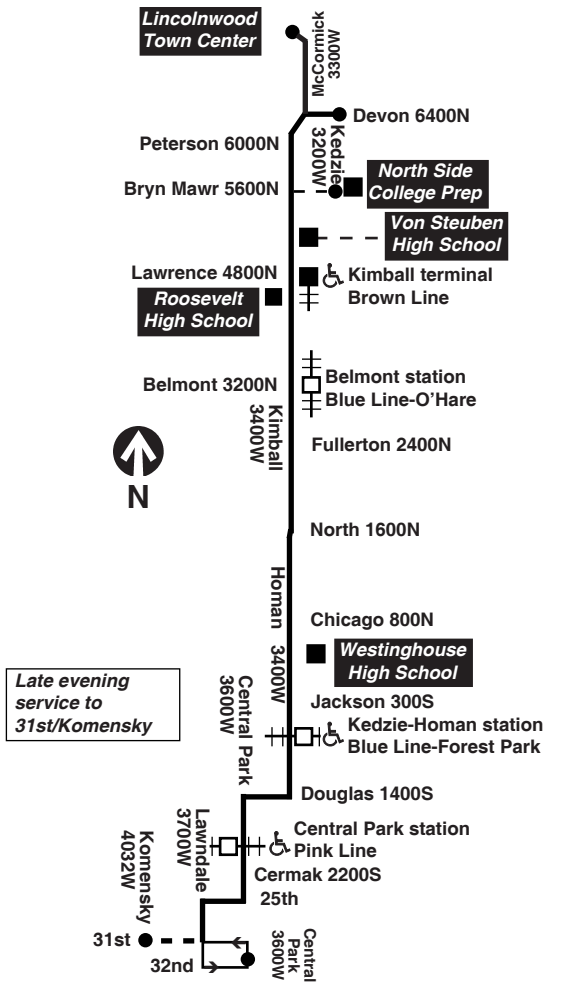

Federal law requires priority seating be designated for seniors and people with disabilities. **Please stand up** and yield these seats when needed for qualifying riders or when asked.

Schedules and other info in this timetable are subject to change. CTA does not assume responsibility for errors in timetables nor for inconvenience or damage resulting from delays.

Pay close attention to destination signs and announcements when boarding: added service may sometimes be provided over portions of this or any bus route and some trips can end before the furthest terminal on a line depending on service needs or time of day.

Bicycle racks are installed on the front of all CTA buses and are allowed on CTA trains during certain hours. See our [Bike & Ride brochure](#) or webpage for help on how to use racks and more.

Know before you go: Get alerts from us by text or e-mail about planned service changes every week or instant alerts for unplanned reroutes and disruptions. Sign up for CTA Updates today at transitchicago.com/updates.

For more travel information, use the Ventra app or call the RTA Travel Information Center at 312-836-7000. *Para obtener mayor información, en Español, llame al Centro de Información a 312-836-7000.*

Chicago Transit Authority

82 Kimball/Homan

Effective Jan. 8, 2023

All CTA buses are accessible

transitchicago.com/bus/82

Monday thru Friday

#82 Kimball/Homan

Northbound

LV 31st/ Central Pk	LV Central Pk/ Cermak	Homan/ Jackson	Kimball/ Fullerton	Kimball Brown Line stn	AR Devon/ Kedzie	AR Lincoln- wood Town Ctr
----	4:01R	4:05a	4:21a	4:35a	4:45a	----
----	4:21R	4:25	4:41	4:55	5:05	----
4:30a	4:35	4:45	5:01	5:16	5:26	----
4:50	4:55	5:05	5:21	5:37	5:48	----
----	5:16R	5:20	5:37	5:56	6:08	----
5:17	5:22	5:32	5:49	6:08	6:20	----
----	5:39R	5:43	6:01	6:21	6:34	----
5:35	5:41	5:51	6:09	6:29	6:43	----
----	5:54R	5:58	6:16	6:36	6:50	----
5:48	5:54	6:04	6:22	6:42	6:56	----
----	5:59	6:10	6:28	6:49	7:04	----
----	6:11RS	6:15	6:34	6:56	7:05PS	----
6:03	6:09	6:20	6:39	7:01	7:16	----
----	6:21RS	6:25	6:44	7:06	7:15PS	----
----	6:19	6:30	6:49	7:11	7:26	----
----	6:31RS	6:35	6:54	7:16	7:25PS	----
6:23	6:29	6:40	6:59	7:21	7:36	----
----	6:41RS	6:45	7:04	7:26	7:35PS	----
----	6:39	6:50	7:09	7:31	7:46	----
6:43	6:49	7:02	7:22	7:44	7:58	----
----	7:02RS	7:07	7:27	7:49	7:58PS	----
----	6:59	7:12	7:32	7:54	8:08	----
7:03	7:09	7:22	7:42	8:04	8:18	----
7:15	7:21	7:34	7:54	8:16	8:30	----
7:30	7:36	7:50	8:10	8:31	8:45	----
7:45	7:51	8:05	8:25	8:46	----	9:01a

then every 11 to 16 minutes to Lincolnwood Town Center until

1:02p	1:08p	1:20p	1:41p	2:01p	----	2:17p
1:10	1:16	1:29	1:50	2:11	----	2:27
----	1:32R	1:37	1:59	2:21	----	2:37
1:27	1:33	1:46	2:08	2:31	----	2:47
----	1:49R	1:54	2:16	2:39	----	2:55
1:43	1:49	2:02	2:24	2:47	----	3:03
----	2:05R	2:10	2:32	2:55	----	3:11
1:59	2:05	2:18	2:40	3:03	----	3:19
----	2:21R	2:26	2:48	3:11	----	3:27
2:14	2:20	2:33	2:55	3:19	----	3:35
----	2:36R	2:41	3:04	3:28	----	3:44
2:29	2:35	2:49	3:11	3:36	----	3:52
----	2:51R	2:56	3:19	3:43	----	4:00
2:44	2:50	3:04	3:26	3:51	----	4:08
----	3:05R	3:11	3:34	4:00	----	4:17
2:59	3:05	3:19	3:42	4:08	----	4:25
----	3:22R	3:28	3:51	4:17	----	4:34
3:17	3:23	3:37	4:00	4:26	----	4:43
3:26	3:32	3:46	4:09	4:35	----	4:52
----	3:49R	3:55	4:18	4:44	----	5:01
3:44	3:50	4:04	4:27	4:53	----	5:10

then every 10 to 21 minutes to Lincolnwood Town Center until

7:49	7:54	8:05	8:24	8:40	----	8:54
8:11	8:16	8:26	8:45	9:00	----	9:14
8:33	8:38	8:48	9:07	9:22	----	9:36
8:55	9:00	9:10	9:28	9:42	9:53p	----
9:17K	9:23	9:33	9:51	10:05	10:16	----

then every 22 to 23 minutes from 31st/Komensky to Devon/Kedzie until

11:55K	12:01a	12:09a	12:24a	12:38a	12:49	----
12:18K	12:24	12:32	12:47	1:01	1:12	----
12:26K	12:32	12:40	----	----	----	----
12:46K	12:52	1:00	----	----	----	----
1:07K	1:13	1:21	----	----	----	----
1:29K	1:35	1:43	----	----	----	----

C - trip begins/ends at Homan/Congress at time shown
K - trip begins/ends at 31st/Komensky at time shown
P - trip ends at Peterson/Kimball at time shown
R - trip begins/ends at Homan/Roosevelt at time shown
S - trip operates on school days only

Southbound