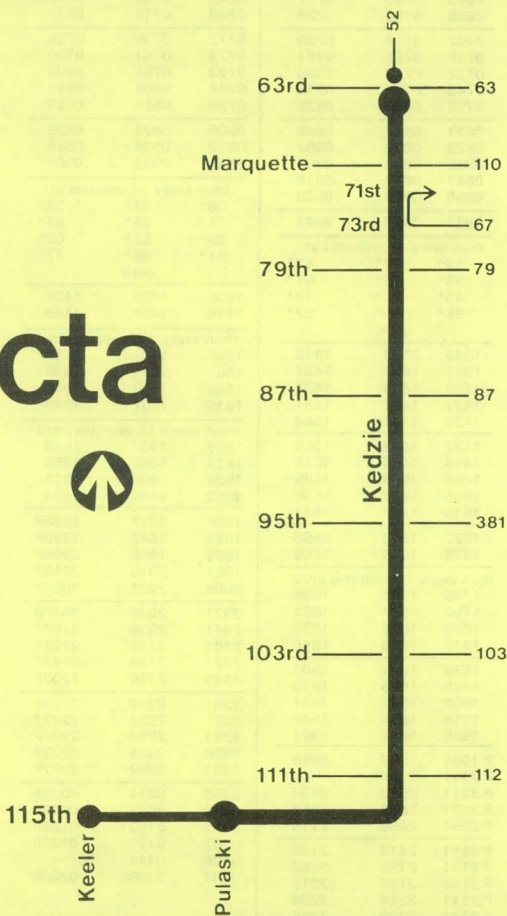

52A

South Kedzie

Chicago Transit Authority

cta

For more information call the RTA
24 hour Travel Information Center
in Chicago 836-7000
suburbs 800-972-7000 toll-free

For better service call during off-peak hours