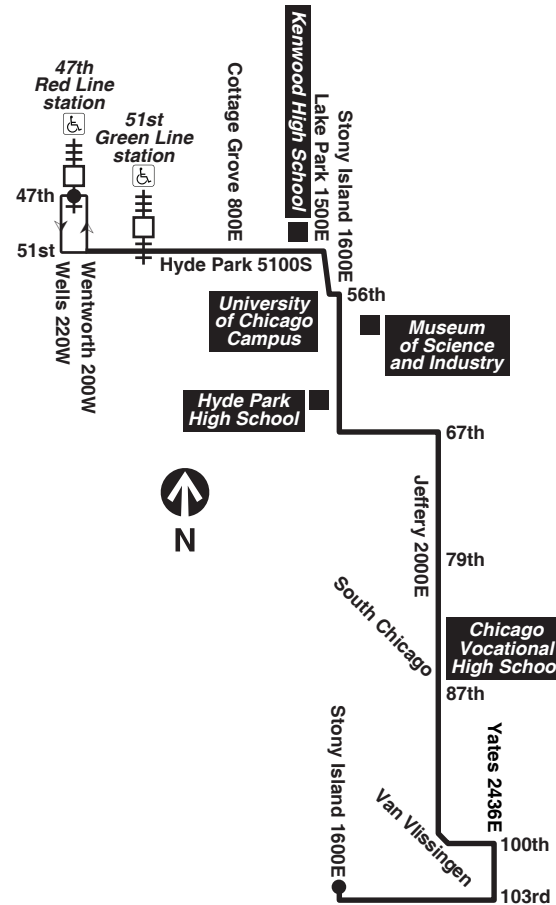

Federal law requires priority seating be designated for seniors and people with disabilities. **Please stand up** and yield these seats when needed for qualifying riders or when asked.

Schedules and other info in this timetable are subject to change. CTA does not assume responsibility for errors in timetables nor for inconvenience or damage resulting from delays.

Pay close attention to destination signs and announcements when boarding: added service may sometimes be provided over portions of this or any bus route and some trips can end before the furthest terminal on a line depending on service needs or time of day.

Bicycle racks are installed on the front of all CTA buses and are allowed on CTA trains during certain hours. See our [Bike & Ride](#) brochure or webpage for help on how to use racks and more.

Know before you go: Get alerts from us by text or e-mail about planned service changes every week or instant alerts for unplanned reroutes and disruptions. Sign up for CTA Updates today at transitchicago.com/updates.

For more travel information, use the [Ventra app](#) or call the RTA Travel Information Center at 312-836-7000. *Para obtener mayor información, en Español, llame al Centro de Información a 312-836-7000.*

Chicago Transit Authority

15 Jeffery Local

Effective Aug. 20, 2023

All CTA buses are accessible

transitchicago.com/bus/15

Monday thru Friday

#15 Jeffery Local

Northbound

LV 103rd/ Stony Island	87th/ Jeffery	67th/ Jeffery	63rd/ Stony Island	Hyde Park/ Lake Park	AR 47th Red Line station
4:00a	4:12a	4:23a	4:28a	4:35a	4:47a
4:25	4:37	4:48	4:53	5:00	5:12
4:49	5:02	5:13	5:18	5:24	5:37
5:13	5:26	5:37	5:42	5:49	6:02
5:36	5:49	6:01	6:06	6:13	6:26
5:58	6:11	6:23	6:28	6:36	6:49
6:17	6:31	6:44	6:49	6:57	7:12
6:35	6:49	7:02	7:08	7:16	7:31
6:52	7:06	7:20	7:25	7:34	7:49
7:08	7:22	7:37	7:43	7:52	8:08
7:20	7:35	7:50	7:56	8:06	8:22
7:34	7:49	8:04	8:10	8:20	8:37
7:47	8:02	8:16	8:22	8:33	8:49
8:02	8:16	8:31	8:37	8:47	9:02
8:17	8:31	8:46	8:52	9:02	9:17
8:32	8:46	9:01	9:07	9:17	9:32
8:49	9:03	9:17	9:23	9:32	9:47
9:07	9:21	9:35	9:41	9:49	10:04
9:28	9:42	9:54	10:00	10:08	10:23
9:49	10:03	10:17	10:22	10:31	10:46
10:12	10:26	10:40	10:45	10:54	11:09
10:36	10:50	11:04	11:09	11:18	11:33
11:00	11:14	11:28	11:34	11:43	11:59
11:25	11:39	11:53	11:59	12:08p	12:23p
11:49	12:03p	12:17p	12:23p	12:32	12:48
12:13p	12:27	12:41	12:47	12:56	1:11
12:36	12:50	1:04	1:10	1:19	1:35
1:00	1:14	1:28	1:34	1:43	1:59
1:23	1:37	1:51	1:57	2:06	2:22
1:43	1:57	2:11	2:17	2:26	2:42
2:01	2:15	2:29	2:35	2:44	3:00
2:16	2:30	2:44	2:50	2:59	3:15
2:30	2:44	2:58	3:04	3:13	3:29
2:42	2:56	3:10	3:16	3:26	3:42
2:51	3:05	3:19	3:25	3:35	3:51
3:00	3:14	3:28	3:34	3:44	4:00
3:10	3:25	3:39	3:46	3:55	4:12
3:20	3:34	3:49	3:55	4:05	4:22
3:33	3:47	4:02	4:08	4:20	4:37
3:34S	3:48	4:03	4:09	----	----
----	----	----	4:20BW	4:20	4:37
----	----	----	4:25BM	4:25	4:42
----	----	----	4:30BW	4:30	4:47
3:47	4:01	4:15	4:22	4:33	4:51
----	----	----	4:35BM	4:35	4:53
4:08C	4:10	4:24	4:31	4:41	4:57
4:02	4:18	4:32	4:39	4:49	5:05
4:17	4:32	4:46	4:53	5:03	5:19
4:38	4:52	5:07	5:13	5:23	5:39
4:59	5:13	5:28	5:34	5:44	6:00
5:20	5:34	5:49	5:55	6:04	6:20
5:42	5:55	6:10	6:16	6:26	6:41
6:04	6:17	6:31	6:37	6:46	7:01
6:26	6:39	6:53	6:58	7:07	7:21
6:48	7:02	7:15	7:21	7:30	7:44
7:11	7:24	7:38	7:43	7:52	8:06
7:34	7:47	8:01	8:06	8:15	8:29
7:58	8:11	8:24	8:29	8:37	8:50
8:23	8:36	8:49	8:54	9:02	9:15
8:49	9:02	9:15	9:20	9:28	9:41
9:16	9:29	9:41	9:46	9:53	10:06
9:43	9:56	10:08	10:13	10:20	10:33
10:11	10:23	10:34	10:39	10:46	10:59
10:39	10:51	11:02	11:07	11:14	11:27
11:08	11:21	11:31	11:36	11:43	11:54
11:38	11:50	12:01a	12:05a	12:12a	12:23a
12:08a	12:20a	12:31	12:35	12:42	12:53

Southbound