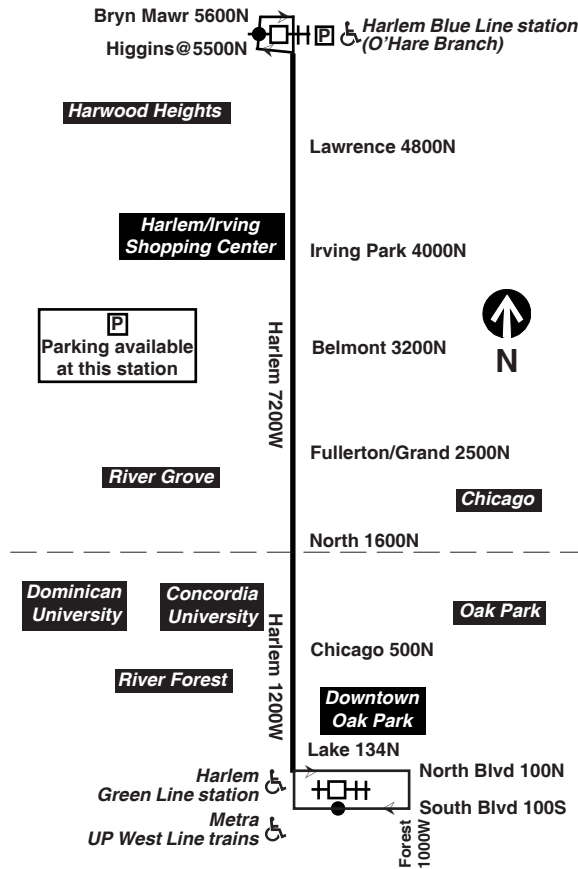

Federal law requires priority seating be designated for seniors and people with disabilities. **Please stand up** and yield these seats when needed for qualifying riders or when asked.

Schedules and other info in this timetable are subject to change. CTA does not assume responsibility for errors in timetables nor for inconvenience or damage resulting from delays.

Pay close attention to destination signs and announcements when boarding: added service may sometimes be provided over portions of this or any bus route and some trips can end before the furthest terminal on a line depending on service needs or time of day.

Bicycle racks are installed on the front of all CTA buses and are allowed on CTA trains during certain hours. See our Bike & Ride brochure or webpage for help on how to use racks and more.

Know before you go: Get alerts from us by text or e-mail about planned service changes every week or instant alerts for unplanned reroutes and disruptions. Sign up for CTA Updates today at transitchicago.com/updates.

For more travel information, use the Ventra app or call the RTA Travel Information Center at 312-836-7000. *Para obtener mayor información, en Español, llame al Centro de Información a 312-836-7000.*

Chicago Transit Authority

90 Harlem

Effective Dec. 17, 2023

Monday thru Friday

#90 Harlem

Northbound

LV Harlem/ Lake Green Line station	Harlem/ North	Harlem/ Grand	Harlem/ Belmont	Harlem/ Lawrence	AR Harlem/ Blue Line station
4:52a	4:59a	5:03a	5:08a	5:16a	5:24a
5:17	5:24	5:28	5:33	5:41	5:50
5:37	5:44	5:49	5:54	6:03	6:12
5:53	6:00	6:05	6:10	6:19	6:29
6:09	6:16	6:21	6:26	6:36	6:45
6:25	6:32	6:38	6:42	6:53	7:02
6:41	6:49	6:55	7:00	7:11	7:21
6:57	7:05	7:12	7:17	7:28	7:38
7:13	7:22	7:28	7:33	7:44	7:55
7:30	7:39	7:45	7:49	8:00	8:09
7:46	7:55	8:01	8:06	8:16	8:26
8:06	8:15	8:21	8:26	8:37	8:46
8:25	8:35	8:41	8:45	8:56	9:06
8:45	8:54	9:00	9:05	9:16	9:25
9:04	9:14	9:20	9:24	9:35	9:45
9:24	9:33	9:39	9:44	9:55	10:04
9:43	9:53	9:59	10:03	10:14	10:24
10:03	10:12	10:18	10:23	10:34	10:44
10:22	10:32	10:38	10:43	10:56	11:05
10:42	10:51	10:58	11:03	11:16	11:25
11:01	11:11	11:17	11:22	11:36	11:45
11:21	11:30	11:37	11:42	11:55	12:04p
11:41	11:51	11:58	12:04p	12:18p	12:27p
12:02p	12:12p	12:19p	12:24	12:38	12:48
12:22	12:32	12:39	12:45	12:59	1:08
12:43	12:53	1:00	1:06	1:20	1:29
1:04	1:14	1:21	1:27	1:41	1:50
1:25	1:35	1:42	1:48	2:02	2:11
1:46	1:56	2:03	2:09	2:23	2:32
2:07	2:18	2:25	2:30	2:45	2:54
2:28	2:38	2:45	2:50	3:05	3:15
2:45	2:55	3:03	3:08	3:22	3:31
3:01	3:11	3:19	3:24	3:38	3:47
3:17	3:27	3:35	3:40	3:54	4:03
3:33	3:43	3:51	3:56	4:10	4:19
3:49	3:59	4:07	4:12	4:26	4:35
4:05	4:15	4:23	4:28	4:42	4:51
4:21	4:31	4:39	4:44	4:58	5:07
4:37	4:47	4:55	5:00	5:14	5:23
4:53	5:03	5:11	5:16	5:30	5:39
5:09	5:20	5:28	5:33	5:46	5:55
5:25	5:36	5:44	5:49	6:02	6:11
5:41	5:52	6:00	6:04	6:16	6:25
5:57	6:08	6:16	6:20	6:32	6:41
6:13	6:24	6:31	6:36	6:47	6:56
6:29	6:40	6:47	6:52	7:03	7:12
6:45	6:55	7:02	7:07	7:18	7:27
7:01	7:11	7:17	7:22	7:33	7:42
7:19	7:29	7:35	7:40	7:51	8:00
7:42	7:51	7:58	8:02	8:12	8:20
8:06	8:15	8:21	8:25	8:35	8:44
8:30	8:39	8:45	8:49	8:59	9:08
8:54	9:03	9:09	9:13	9:22	9:30
9:22	9:30	9:36	9:40	9:49	9:57
9:50	9:59	10:04	10:08	10:17	10:25
10:19	10:27	10:33	10:37	10:45	10:54
10:47	10:56	11:01	11:05	11:14	11:22
11:16	11:24	11:30	11:34	11:42	11:51

Southbound