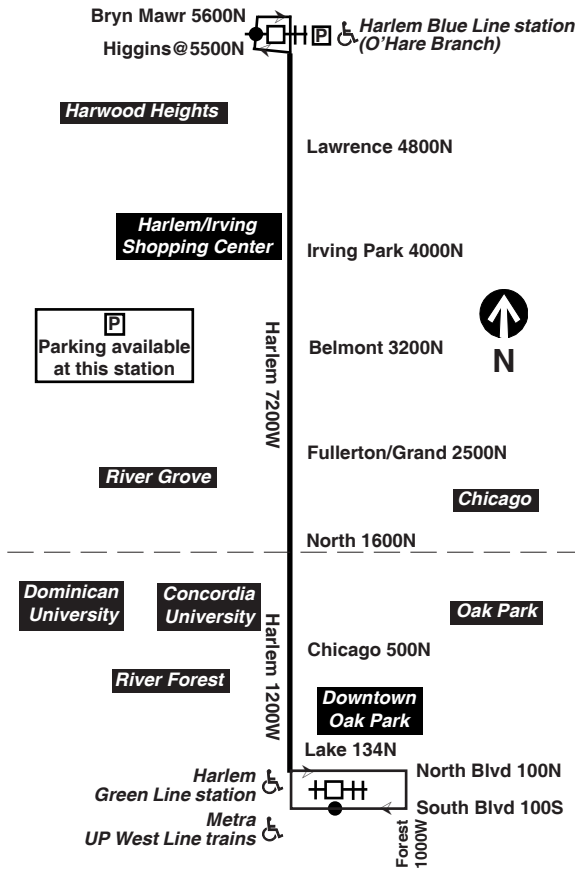

Federal law requires priority seating be designated for seniors and people with disabilities. **Please stand up** and yield these seats when needed for qualifying riders or when asked.

Schedules and other info in this timetable are subject to change. CTA does not assume responsibility for errors in timetables nor for inconvenience or damage resulting from delays.

Pay close attention to destination signs and announcements when boarding: added service may sometimes be provided over portions of this or any bus route and some trips can end before the furthest terminal on a line depending on service needs or time of day.

Bicycle racks are installed on the front of all CTA buses and are allowed on CTA trains during certain hours. See our Bike & Ride brochure or webpage for help on how to use racks and more.

Know before you go: Get alerts from us by text or e-mail about planned service changes every week or instant alerts for unplanned reroutes and disruptions. Sign up for CTA Updates today at transitchicago.com/updates.

For more travel information, use the Ventra app or call the RTA Travel Information Center at 312-836-7000. *Para obtener mayor información, en Español, llame al Centro de Información a 312-836-7000.*

Chicago Transit Authority

90 Harlem

Effective Aug. 20, 2023

Monday thru Friday

#90 Harlem

Northbound

LV Harlem/ Lake Green Line station	Harlem/ North	Harlem/ Grand	Harlem/ Belmont	Harlem/ Lawrence	AR Harlem Blue Line station
4:52a	4:59a	5:03a	5:08a	5:16a	5:20a
5:17	5:24	5:29	5:33	5:42	5:47
5:37	5:44	5:49	5:54	6:03	6:08
5:54	6:01	6:06	6:11	6:21	6:26
6:10	6:17	6:22	6:27	6:37	6:42
6:26	6:33	6:39	6:43	6:54	6:59
6:42	6:50	6:56	7:01	7:12	7:18
6:58	7:06	7:13	7:18	7:29	7:35
7:14	7:22	7:29	7:34	7:45	7:51
7:30	7:39	7:45	7:49	8:00	8:05
7:46	7:55	8:01	8:05	8:16	8:21
8:04	8:13	8:19	8:24	8:35	8:40
8:23	8:33	8:39	8:43	8:54	9:00
8:43	8:52	8:58	9:03	9:14	9:19
9:02	9:12	9:18	9:22	9:33	9:39
9:22	9:31	9:37	9:42	9:53	9:58
9:41	9:51	9:57	10:01	10:12	10:18
10:01	10:10	10:16	10:21	10:32	10:38
10:20	10:30	10:36	10:41	10:54	10:59
10:40	10:49	10:56	11:01	11:14	11:19
10:59	11:09	11:15	11:20	11:34	11:39
11:19	11:28	11:35	11:40	11:53	11:58
11:38	11:48	11:54	11:59	12:13p	12:18p
11:58	12:08p	12:15p	12:20p	12:34	12:40
12:18p	12:28	12:35	12:40	12:54	1:00
12:38	12:48	12:55	1:01	1:15	1:20
12:59	1:09	1:16	1:21	1:35	1:41
1:19	1:29	1:36	1:41	1:55	2:01
1:39	1:49	1:56	2:01	2:15	2:21
1:59	2:09	2:16	2:21	2:35	2:41
2:18	2:29	2:36	2:41	2:56	3:01
2:37	2:48	2:56	3:01	3:14	3:20
2:56	3:06	3:14	3:19	3:33	3:38
3:11	3:22	3:30	3:35	3:48	3:54
3:27	3:37	3:45	3:50	4:04	4:09
3:42	3:53	4:01	4:06	4:19	4:25
3:58	4:08	4:16	4:21	4:35	4:40
4:13	4:24	4:32	4:37	4:50	4:56
4:29	4:39	4:47	4:52	5:06	5:11
4:44	4:55	5:03	5:08	5:21	5:27
5:00	5:10	5:18	5:23	5:37	5:42
5:15	5:26	5:34	5:39	5:52	5:57
5:30	5:41	5:49	5:54	6:07	6:12
5:45	5:56	6:04	6:08	6:20	6:25
6:00	6:11	6:19	6:23	6:35	6:40
6:16	6:27	6:34	6:39	6:50	6:55
6:34	6:45	6:52	6:56	7:08	7:13
6:54	7:05	7:12	7:16	7:28	7:33
7:16	7:26	7:32	7:37	7:48	7:53
7:40	7:49	7:56	8:00	8:10	8:14
8:04	8:13	8:19	8:23	8:33	8:38
8:28	8:37	8:43	8:47	8:57	9:02
8:56	9:05	9:11	9:15	9:24	9:28
9:24	9:32	9:38	9:42	9:50	9:55
9:52	10:00	10:06	10:10	10:18	10:23
10:20	10:28	10:34	10:38	10:46	10:51
10:48	10:56	11:02	11:06	11:14	11:19
11:16	11:24	11:30	11:34	11:42	11:47

Southbound