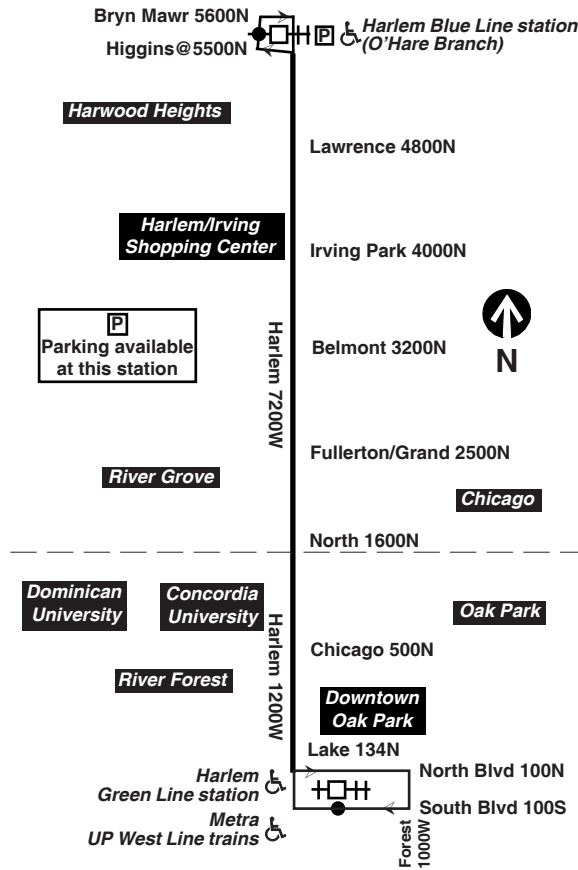

Federal law requires priority seating be designated for seniors and people with disabilities. **Please stand up** and yield these seats when needed for qualifying riders or when asked.

Schedules and other info in this timetable are subject to change. CTA does not assume responsibility for errors in timetables nor for inconvenience or damage resulting from delays.

Pay close attention to destination signs and announcements when boarding: added service may sometimes be provided over portions of this or any bus route and some trips can end before the furthest terminal on a line depending on service needs or time of day.

Bicycle racks are installed on the front of all CTA buses and are allowed on CTA trains during certain hours. See our Bike & Ride brochure or webpage for help on how to use racks and more.

Know before you go: Get alerts from us by text or e-mail about planned service changes every week or instant alerts for unplanned reroutes and disruptions. Sign up for CTA Updates today at transitchicago.com/updates.

For more travel information, use the Ventra app or call the RTA Travel Information Center at 312-836-7000. *Para obtener mayor información, en Español, llame al Centro de Información a 312-836-7000.*

Chicago Transit Authority

90 Harlem

Effective Jun. 4, 2023

Monday thru Friday **#90 Harlem**

Northbound

LV Harlem/ Lake Green Line station	Harlem/ North	Harlem/ Grand	Harlem/ Belmont	Harlem/ Lawrence	AR Harlem Blue Line station
4:52a	4:59a	5:03a	5:08a	5:16a	5:20a
5:17	5:24	5:29	5:33	5:42	5:47
5:42	5:49	5:54	5:59	6:08	6:14
6:03	6:10	6:15	6:20	6:30	6:35
6:23	6:31	6:36	6:41	6:51	6:57
6:44	6:52	6:58	7:03	7:14	7:20
7:04	7:13	7:19	7:24	7:35	7:42
7:25	7:33	7:40	7:45	7:56	8:02
7:45	7:54	8:00	8:04	8:15	8:20
8:05	8:14	8:20	8:25	8:36	8:41
8:25	8:34	8:40	8:45	8:56	9:01
8:47	8:56	9:02	9:07	9:18	9:23
9:09	9:18	9:24	9:29	9:40	9:45
9:31	9:41	9:47	9:51	10:02	10:08
9:54	10:03	10:09	10:14	10:25	10:30
10:17	10:26	10:33	10:38	10:50	10:55
10:40	10:49	10:56	11:01	11:14	11:19
11:04	11:13	11:20	11:25	11:38	11:43
11:28	11:37	11:44	11:49	12:02p	12:07p
11:52	12:02p	12:09p	12:15p	12:29	12:34
12:17p	12:27	12:34	12:39	12:53	12:59
12:42	12:52	12:59	1:04	1:18	1:24
1:07	1:17	1:24	1:29	1:43	1:49
1:32	1:42	1:49	1:54	2:08	2:14
1:57	2:07	2:14	2:19	2:33	2:39
2:22	2:33	2:40	2:45	3:00	3:05
2:48	2:58	3:06	3:11	3:25	3:30
3:13	3:24	3:32	3:37	3:50	3:56
3:39	3:49	3:57	4:02	4:16	4:21
4:01	4:12	4:20	4:25	4:38	4:44
4:22	4:33	4:41	4:46	4:59	5:05
4:43	4:53	5:01	5:06	5:20	5:25
5:02	5:13	5:21	5:26	5:40	5:45
5:18	5:29	5:37	5:42	5:55	6:00
5:33	5:44	5:52	5:57	6:09	6:14
5:52	6:03	6:11	6:15	6:27	6:32
6:10	6:21	6:29	6:33	6:45	6:49
6:29	6:40	6:47	6:52	7:03	7:08
6:52	7:03	7:10	7:14	7:26	7:31
7:16	7:26	7:32	7:37	7:48	7:53
7:40	7:49	7:56	8:00	8:10	8:14
8:04	8:13	8:19	8:23	8:33	8:38
8:28	8:37	8:43	8:47	8:57	9:02
8:56	9:05	9:11	9:15	9:24	9:28
9:24	9:32	9:38	9:42	9:50	9:55
9:52	10:00	10:06	10:10	10:18	10:23
10:20	10:28	10:34	10:38	10:46	10:51
10:48	10:56	11:02	11:06	11:14	11:19
11:16	11:24	11:30	11:34	11:42	11:47

Southbound