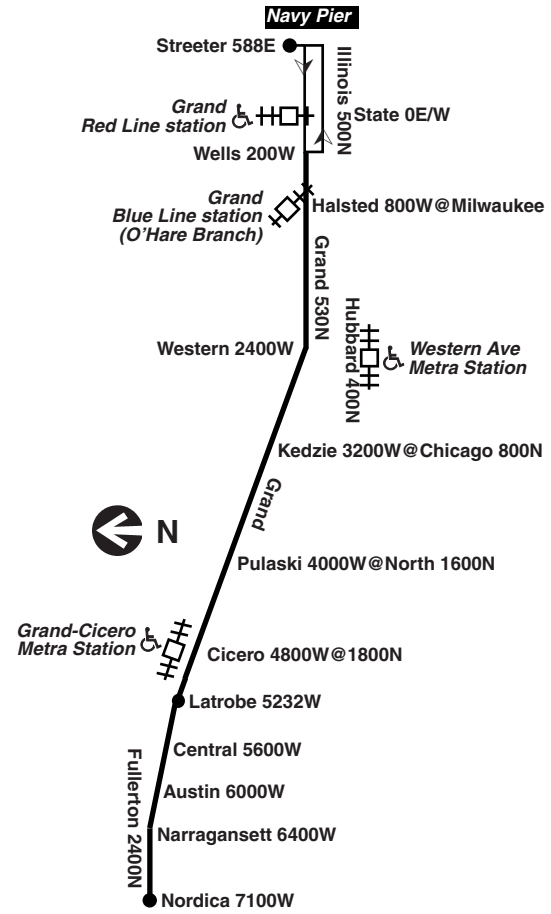

Federal law requires priority seating be designated for seniors and people with disabilities. **Please stand up** and yield these seats when needed for qualifying riders or when asked.

Schedules and other info in this timetable are subject to change. CTA does not assume responsibility for errors in timetables nor for inconvenience or damage resulting from delays.

Pay close attention to destination signs and announcements when boarding: added service may sometimes be provided over portions of this or any bus route and some trips can end before the furthest terminal on a line depending on service needs or time of day.

Bicycle racks are installed on the front of all CTA buses and are allowed on CTA trains during certain hours. See our Bike & Ride brochure or webpage for help on how to use racks and more.

Know before you go: Get alerts from us by text or e-mail about planned service changes every week or instant alerts for unplanned reroutes and disruptions. Sign up for CTA Updates today at transitchicago.com/updates.

For more travel information, use the Ventra app or call the RTA Travel Information Center at 312-836-7000. *Para obtener mayor información, en Español, llame al Centro de Información a 312-836-7000.*

Chicago Transit Authority

65 Grand

Effective Dec. 17, 2023

All CTA buses are accessible

transitchicago.com/bus/65

Monday thru Friday

#65 Grand

Eastbound

LV Grand/Nordica	Grand/Cicero	Grand/Pulaski	Grand/Chicago	Grand/Milwaukee/Halsted	AR Navy Pier
4:45a	4:57a	5:02a	5:09a	5:21a	5:34a
5:10	5:22	5:27	5:34	5:46	5:59
5:30	5:43	5:49	5:57	6:10	6:23
5:50	6:04	6:09	6:17	6:31	6:45
6:08	6:23	6:29	6:38	6:53	7:07
6:25	6:40	6:46	6:56	7:12	7:27
-----	6:52	6:58	7:08	7:24	7:39
6:47	7:04	7:10	7:21	7:39	7:55
-----	7:16	7:22	7:33	7:52	8:08
7:10	7:27	7:34	7:44	8:03	8:20
7:21	7:39	7:45	7:56	8:15	8:31
-----	7:50	7:57	8:07	8:26	8:43
7:45	8:02	8:09	8:19	8:38	8:55
-----	8:15	8:21	8:31	8:50	9:07
8:11	8:27	8:33	8:44	9:02	9:19
8:25	8:41	8:47	8:58	9:16	9:32
8:46	9:01	9:08	9:18	9:35	9:51
9:07	9:22	9:29	9:39	9:55	10:11
9:28	9:43	9:51	10:00	10:16	10:32
9:38	9:54	10:01	-----	-----	-----
9:49	10:04	10:11	10:21	10:36	10:50
10:10	10:25	10:32	10:42	10:57	11:11
10:31	10:46	10:53	11:03	11:18	11:32
10:52	11:07	11:14	11:24	11:39	11:53
11:13	11:29	11:36	11:45	12:00p	12:15p
11:34	11:50	11:58	12:07p	12:22	12:37
11:55	12:11p	12:19p	12:28	12:43	12:58
12:16p	12:32	12:40	12:49	1:04	1:19
12:37	12:54	1:01	1:10	1:25	1:40
12:59	1:16	1:23	1:32	1:47	2:02
1:21	1:38	1:45	1:54	2:09	2:24
1:43	2:00	2:07	2:16	2:31	2:46
2:05	2:22	2:29	2:38	2:53	3:08
-----	-----	-----	2:46	3:01	3:16
-----	-----	-----	2:53	3:08	3:23
2:27	2:44	2:51	3:00	3:15	3:30
-----	2:56	3:03	3:12	3:27	3:42
-----	-----	-----	3:17	3:32	3:47
2:49	3:05	3:13	3:22	3:37	3:52
3:01	3:19	3:26	3:35	3:51	4:05
-----	-----	3:37TW	3:39	3:55	4:09
-----	-----	-----	3:43	3:59	4:13
3:13	3:31	3:38	3:47	4:03	4:17
-----	-----	-----	3:53	4:09	4:23
3:25	3:43	3:50	3:59	4:15	4:29
3:35	3:53	4:00	4:10	4:25	4:40
-----	-----	4:17NT	4:19	4:35	4:49
3:46	4:04	4:11	4:20	4:36	4:50
-----	-----	-----	4:23	4:39	4:53
-----	-----	-----	4:28	4:44	4:58
-----	-----	4:31MT	4:33	4:48	5:03
-----	-----	4:30N	4:40	4:56	5:11
4:07	4:25	4:32	4:42	4:58	5:13
4:19	4:37	4:44	4:53	5:10	5:26
4:34	4:52	5:00	5:09	5:27	5:43
4:55	5:13	5:21	5:30	5:48	6:04
5:19	5:38	5:44	5:54	6:10	6:25
5:43	6:00	6:07	6:16	6:31	6:46
6:07	6:23	6:30	6:38	6:53	7:07
6:31	6:47	6:53	7:01	7:15	7:28
6:40	6:55	7:00	-----	-----	-----
6:56	7:10	7:16	7:24	7:36	7:49
7:21	7:35	7:41	7:49	8:01	8:14
7:42	7:56	8:02	-----	-----	-----
7:46	8:00	8:06	8:14	8:26	8:39
8:11	8:25	8:31	8:39	8:51	9:04
8:36	8:49	8:54	9:01	9:13	9:26
8:38	8:51	8:56	-----	-----	-----
9:05	9:17	9:22	9:29	9:41	9:53
9:21	9:34	9:39	-----	-----	-----
9:44	9:55	9:59	-----	-----	-----
10:04	10:14	10:18	-----	-----	-----
10:27	10:37	10:40	-----	-----	-----
10:51	11:01	11:04	-----	-----	-----

Westbound