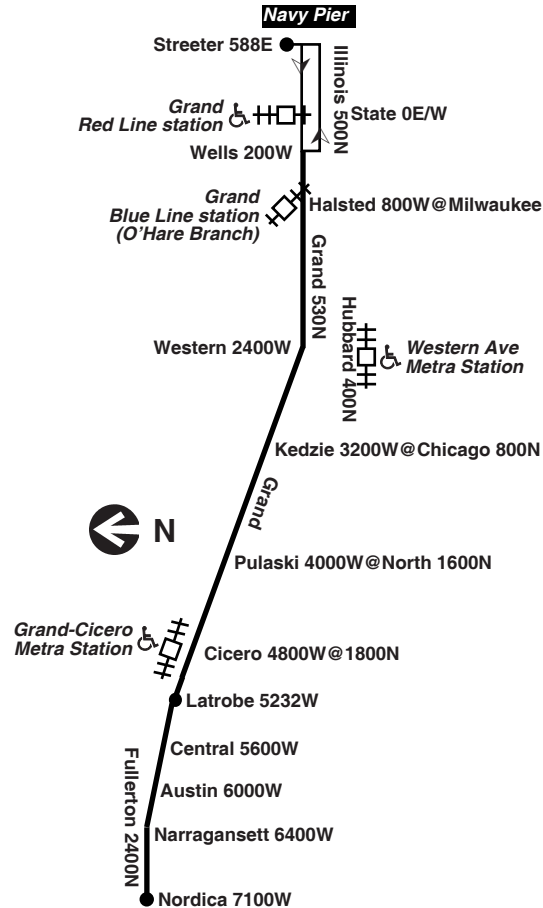

Schedules and other info in this timetable are subject to change. CTA does not assume responsibility for errors in timetables nor for inconvenience or damage resulting from delays.

Pay close attention to destination signs and announcements when boarding: added service may sometimes be provided over portions of this or any bus route and some trips can end before the furthest terminal on a line depending on service needs or time of day.

Bicycle racks are installed on the front of all CTA buses and are allowed on CTA trains during certain hours. See our Bike & Ride brochure or webpage for help on how to use racks and more.

Know before you go: Get alerts from us by text or e-mail about planned service changes every week or instant alerts for unplanned reroutes and disruptions. Sign up for CTA Updates today at transitchicago.com/updates.

65 Grand

Effective Jun. 4, 2023

All CTA buses are accessible

transitchicago.com/bus/65

Monday thru Friday

#65 Grand

Eastbound

LV Grand/Nordica	Grand/Cicero	Grand/Pulaski	Grand/Chicago	Grand/Milwaukee/Halsted	AR Navy Pier
4:45a	4:57a	5:02a	5:09a	5:21a	5:34a
5:10	5:22	5:27	5:34	5:46	5:59
5:30	5:43	5:49	5:57	6:10	6:23
5:50	6:04	6:09	6:17	6:31	6:45
6:08	6:23	6:29	6:38	6:53	7:07
6:25	6:40	6:46	6:56	7:12	7:27
6:48L	6:52	6:58	7:08	7:24	7:39
6:47	7:04	7:10	7:21	7:39	7:55
7:11L	7:16	7:22	7:33	7:52	8:08
7:10	7:27	7:34	7:44	8:03	8:20
7:21	7:39	7:45	7:56	8:15	8:31
7:46L	7:50	7:57	8:07	8:26	8:43
7:45	8:02	8:09	8:19	8:38	8:55
8:11L	8:15	8:21	8:31	8:50	9:07
8:11	8:27	8:33	8:44	9:02	9:19
8:25	8:41	8:47	8:58	9:16	9:32
8:46	9:01	9:08	9:18	9:35	9:51
9:07	9:22	9:29	9:39	9:55	10:11
9:28	9:43	9:51	10:00	10:16	10:32
9:38	9:54	10:01	---	---	---
9:49	10:04	10:11	10:21	10:36	10:50