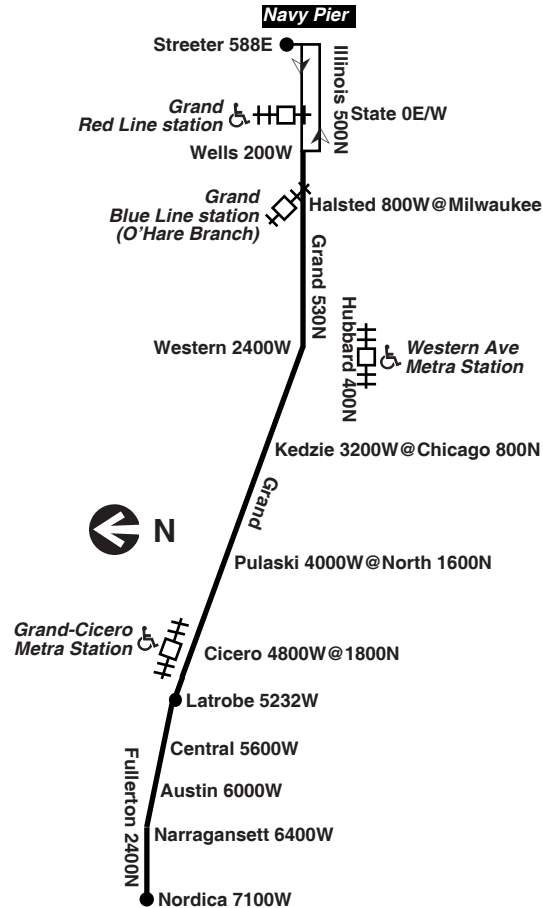

Pay close attention to destination signs and announcements when boarding: added service may sometimes be provided over portions of this or any bus route and some trips can end before the furthest terminal on a line depending on service needs or time of day.

# 65 Grand

Effective Jan. 8, 2023

All CTA buses are accessible

[transitchicago.com/bus/65](http://transitchicago.com/bus/65)

**Monday thru Friday**

**#65 Grand**

**Eastbound**

LV Grand/Nordica	Grand/Cicero	Grand/Pulaski	Grand/Chicago	Grand/Milwaukee/Halsted	AR Navy Pier
4:45a	4:57a	5:02a	5:09a	5:21a	5:34a
5:11	5:23	5:28	5:35	5:47	6:00
5:32	5:45	5:50	5:58	6:11	6:25
5:47	6:00	6:06	6:14	6:27	6:41
6:00	6:13	6:19	6:27	6:41	6:55
6:11	6:26	6:32	6:41	6:56	7:10
6:21	6:36	6:42	6:52	7:07	7:22
6:43L	6:47	6:53	7:03	7:19	7:34
6:41	6:57	7:04	7:14	7:32	7:48
7:03L	7:08	7:14	7:25	7:43	7:59
6:59	7:17	7:23	7:34	7:53	8:09
7:21L	7:25	7:32	7:42	8:01	8:18
7:16	7:33	7:40	7:50	8:09	8:26
7:36L	7:41	7:47	7:58	8:17	8:33
7:31	7:48	7:55	8:05	8:24	8:41
7:52L	7:56	8:02	8:12	8:31	8:48
7:48	8:05	8:11	8:21	8:40	8:57
8:11L	8:15	8:21	8:31	8:50	9:07
8:08	8:24	8:30	8:41	8:59	9:16
---	---	8:49T	8:51	9:09	9:26
8:28	8:44	8:50	9:01	9:19	9:35