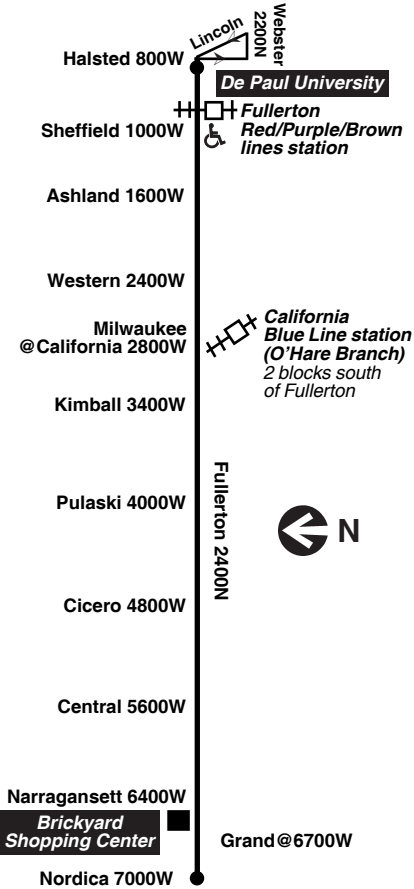

Federal law requires priority seating be designated for seniors and people with disabilities. **Please stand up** and yield these seats when needed for qualifying riders or when asked.

Schedules and other info in this timetable are subject to change. CTA does not assume responsibility for errors in timetables nor for inconvenience or damage resulting from delays.

Pay close attention to destination signs and announcements when boarding: added service may sometimes be provided over portions of this or any bus route and some trips can end before the furthest terminal on a line depending on service needs or time of day.

Bicycle racks are installed on the front of all CTA buses and are allowed on CTA trains during certain hours. See our [Bike & Ride brochure](#) or webpage for help on how to use racks and more.

Know before you go: Get alerts from us by text or e-mail about planned service changes every week or instant alerts for unplanned reroutes and disruptions. Sign up for CTA Updates today at transitchicago.com/updates.

For more travel information, use the Ventra app or call the RTA Travel Information Center at 312-836-7000. *Para obtener mayor información, en Español, llame al Centro de Información a 312-836-7000.*

Chicago Transit Authority

74 Fullerton

Effective Aug. 20, 2023

All CTA buses are accessible

transitchicago.com/bus/74

Monday thru Friday

#74 Fullerton

Eastbound

LV Grand/Nordica	Fullerton/Narra-Gansett	Fullerton/Cicero	Fullerton/Pulaski	Fullerton/Damen	AR Lincoln/Halsted
----	3:40a	3:50a	3:54a	4:06a	4:19a
4:00a	4:04	4:14	4:19	4:32	4:46
4:22	4:27	4:36	4:41	4:54	5:08
4:44	4:48	4:58	5:03	5:16	5:30
5:04	5:09	5:18	5:23	5:36	5:50
5:24	5:28	5:38	5:43	5:56	6:10
5:42	5:47	5:56	6:01	6:14	6:28
6:00	6:05	6:16	6:21	6:37	6:51
----	6:16	6:28	6:34	6:52	7:06
6:20	6:25	6:36	6:42	7:01	7:15
6:26	6:31	6:42	6:49	7:08	7:23
----	6:37	6:48	6:55	7:16	7:31
6:38	6:43	6:55	7:02	7:23	7:39
----	6:49	7:01	7:09	7:31	7:47
6:52	6:57	7:09	7:17	7:39	7:56
----	7:05	7:17	7:25	7:48	8:06
7:08	7:13	7:25	7:33	7:56	8:14
7:16	7:21	7:33	7:41	8:04	8:22
----	7:30	7:42	7:50	8:13	8:31
7:34	7:39	7:51	7:59	8:22	8:39
----	7:50	8:02	8:10	8:31	8:49
7:55	8:01	8:13	8:21	8:42	9:00
----	8:12	8:24	8:31	8:53	9:09
8:17	8:22	8:35	8:42	9:03	9:19

then every 11 to 16 minutes until

12:49p	12:54p	1:06p	1:12p	1:31p	1:47p
----	1:06	1:18	1:25	1:43	1:58
1:11	1:16	1:28	1:35	1:53	2:08
1:21	1:26	1:38	1:44	2:02	2:18
----	1:35	1:47	1:54	2:12	2:27
1:39	1:44	1:56	2:03	2:21	2:37
----	1:52	2:05	2:12	2:30	2:46
1:55	2:00	2:13	2:20	2:38	2:55
----	2:09	2:21	2:28	2:47	3:04
2:12	2:17	2:30	2:37	2:55	3:12
----	2:26	2:38	2:45	3:04	3:21
2:29	2:34	2:47	2:54	3:12	3:29
----	2:43	2:55	3:02	3:21	3:38
2:46	2:51	3:04	3:11	3:29	3:46
2:54	3:00	3:12	3:19	3:38	3:55
3:03	3:08	3:21	3:28	3:46	4:03
----	3:17	3:30	3:37	3:55	4:12
3:21	3:26	3:39	3:46	4:04	4:21
3:30	3:35	3:48	3:55	4:13	4:30
3:39	3:44	3:57	4:04	4:22	4:39
3:48	3:53	4:07	4:14	4:34	4:51
----	4:02	4:16	4:23	4:43	5:00
4:06	4:11	4:25	4:32	4:52	5:09
4:15	4:20	4:34	4:41	5:01	5:18
4:24	4:29	4:43	4:50	5:10	5:27
4:34	4:39	4:53	5:00	5:20	5:37
4:48	4:54	5:06	5:13	5:33	5:51
5:05	5:11	5:23	5:30	5:49	6:08
5:25	5:30	5:42	5:49	6:09	6:27

then every 21 to 22 minutes until

8:59	9:04	9:15	9:20	9:34	9:48
9:21	9:26	9:36	9:40	9:54	10:07
9:43	9:48	9:58	10:02	10:16	10:29
10:05	10:10	10:20	10:24	10:38	10:51
10:27	10:32	10:42	10:46	11:00	11:13
10:49	10:54	11:04	11:08	11:22	11:35
11:13	11:16	11:25	11:29	11:41	11:53
11:36	11:40	11:48	11:52	12:04a	12:16a
12:00a	12:03a	12:11a	12:14a	12:26	12:39
12:04	12:07	12:15	12:18	----	----
12:22	12:25	12:33	12:36	----	----
12:41	12:45	12:53	12:56	----	----
1:02	1:06	1:14	1:17	----	----
1:23	1:27	1:35	1:38	----	----

Westbound