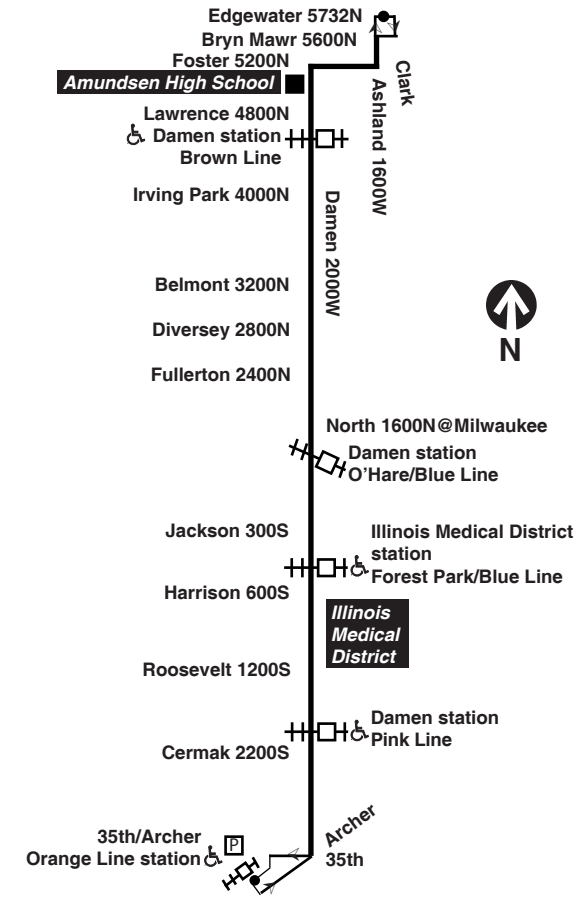

Federal law requires priority seating be designated for seniors and people with disabilities. **Please stand up** and yield these seats when needed for qualifying riders or when asked.

Schedules and other info in this timetable are subject to change. CTA does not assume responsibility for errors in timetables nor for inconvenience or damage resulting from delays.

Pay close attention to destination signs and announcements when boarding: added service may sometimes be provided over portions of this or any bus route and some trips can end before the furthest terminal on a line depending on service needs or time of day.

Bicycle racks are installed on the front of all CTA buses and are allowed on CTA trains during certain hours. See our [Bike & Ride brochure](#) or webpage for help on how to use racks and more.

Know before you go: Get alerts from us by text or e-mail about planned service changes every week or instant alerts for unplanned reroutes and disruptions. Sign up for CTA Updates today at transitchicago.com/updates.

For more travel information, use the Ventra app or call the RTA Travel Information Center at 312-836-7000. *Para obtener mayor información, en Español, llame al Centro de Información a 312-836-7000.*

Chicago Transit Authority

50 Damen

Effective Aug. 20, 2023

All CTA buses are accessible

transitchicago.com/bus/50

Monday thru Friday

#50 Damen

Southbound

LV Ashland/Clark	Damen/ Irving Park	Damen/ North	Damen/ Jackson	Damen/ Cermak	AR 35th/ Archer Orange Ln
4:30a	4:43a	4:57a	5:08a	5:18a	5:27a
4:47	5:01	5:14	5:26	5:35	5:44
-----	-----	-----	5:43S	5:53	6:02
5:05	5:18	5:32	5:43	5:53	6:02
-----	-----	-----	5:57S	6:07	6:16
5:22	5:36	5:49	6:01	6:10	6:19
5:39	5:53	6:07	6:18	6:28	6:37
5:53	6:07	6:22	6:34	6:44	6:53
6:07	6:22	6:37	6:50	7:00	7:09
6:19	6:35	6:51	7:05	7:15	7:24
6:31	6:47	7:04	7:18	7:28	7:37
6:43	6:59	7:17	7:32	7:43	7:52
6:55	7:12	7:31	7:47	7:57	8:06
7:10	7:27	7:47	8:03	8:14	8:23
7:28	7:46	8:07	8:24	8:35	8:44
7:48	8:06	8:27	8:44	8:55	9:04
8:08	8:26	8:47	9:04	9:15	9:24
8:28	8:45	9:05	9:21	9:32	9:42
8:48	9:04	9:22	9:37	9:48	9:58
9:08	9:24	9:40	9:54	10:06	10:16
9:28	9:44	10:00	10:14	10:26	10:36
9:47	10:03	10:20	10:34	10:45	10:55
10:07	10:23	10:39	10:53	11:05	11:15
10:26	10:42	10:59	11:13	11:25	11:35
10:46	11:02	11:19	11:34	11:46	11:56
11:05	11:21	11:38	11:53	12:05p	12:16p
11:25	11:41	11:58	12:13p	12:25	12:36
-----	-----	12:31CD	12:32	12:44	12:54
11:45	12:01p	12:18	12:33	12:45	12:56
-----	-----	12:41CD	12:42	12:54	1:04
12:05p	12:21	12:38	12:53	1:05	1:16
12:25	12:41	12:58	1:13	1:25	1:36
12:44	1:00	1:18	1:33	1:45	1:55
1:04	1:20	1:37	1:52	2:04	2:15
1:20	1:37	1:55	2:11	2:23	2:34
1:37	1:54	2:12	2:28	2:40	2:51
1:53	2:11	2:30	2:46	2:59	3:09
2:07	2:25	2:44	3:00	3:13	3:24
2:21	2:40	2:59	3:15	3:29	3:40
2:34	2:53	3:13	3:29	3:43	3:54
-----	-----	3:31BD	3:32	3:45	3:56
-----	-----	3:41BD	3:42	3:56	4:07
2:48	3:08	3:28	3:45	3:59	4:10
-----F	3:22	3:42	3:59	4:13	4:24
3:02N	3:27	3:47	4:04	4:18	4:29
3:16	3:36	3:56	4:13	4:27	4:38
3:30	3:50	4:10	4:27	4:41	4:52
3:44	4:04	4:25	4:41	4:55	5:06
3:59	4:19	4:40	4:56	5:10	5:21
4:15	4:34	4:54	5:10	5:23	5:34
4:32	4:51	5:10	5:26	5:39	5:50
4:49	5:08	5:27	5:43	5:55	6:06
5:07	5:25	5:44	6:00	6:12	6:22
5:25	5:43	6:01	6:16	6:28	6:39
5:44	6:01	6:20	6:35	6:46	6:57
6:03	6:21	6:39	6:54	7:05	7:15
6:24	6:40	6:58	7:12	7:22	7:33
6:44	7:01	7:18	7:32	7:43	7:53
7:06	7:22	7:39	7:53	8:03	8:14
7:28	7:44	8:00	8:14	8:23	8:34
7:50	8:06	8:22	8:35	8:44	8:54
8:12	8:27	8:43	8:56	9:05	9:15
8:34	8:49	9:04	9:16	9:24	9:34
8:56	9:10	9:25	9:38	9:45	9:55
9:19	9:33	9:48	10:00	10:08	10:18
9:41	9:55	10:10	10:23	10:30	10:40
10:04	10:18	10:33	10:45	10:53	11:03

Northbound