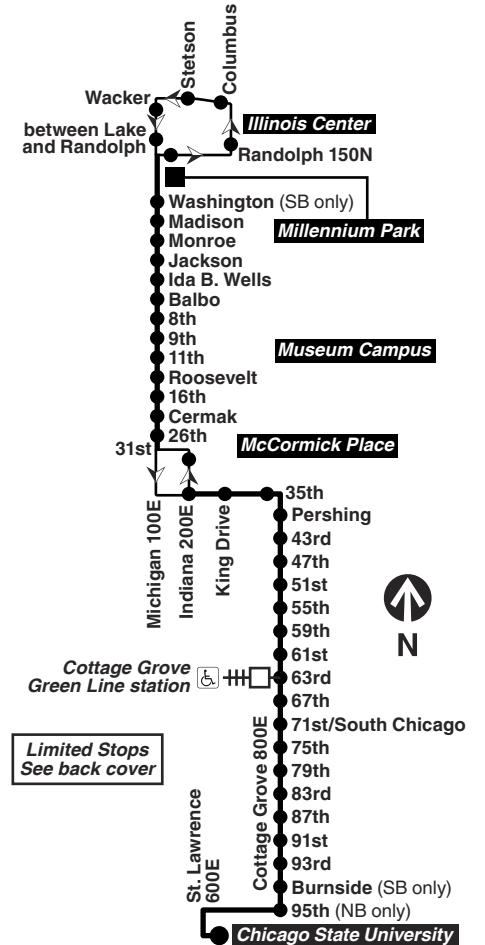

Route X4 Cottage Grove Express makes limited stops weekdays a.m through p.m. rush hours, between Columbus/Randolph and 95th/St. Lawrence (Chicago State University).

CTA Bike & Ride

Bicycle racks are available on the front exteriors of CTA buses. Bicycles can be placed on bicycle racks during normal hours of operation for each route. Racks accommodate two (2) bicycles at a time. Bicycles are also permitted on CTA trains during certain hours.

For more information call the RTA Travel Information Center in Chicago: 312-836-7000. Open 6am until 7pm, Monday thru Saturday.

Para obtener mayor información, en Español, llame al Centro de Información: 312-836-7000.

Cottage Grove Express

Effective August 22, 2022

Monday thru Friday

X4 Cottage Grove Express

X4 Cottage Grove Express - Stops

Northbound

Leave 95th/St. Lawrence	Cottage Grove/79th	Cottage Grove/63rd Green Line	Cottage Grove/55th	Michigan/16th	Arrive Columbus/Randolph
-----	5:44am	5:53am	5:57am	6:19am	6:31am
-----	5:56	6:05	6:10	6:34	6:47
6:00am	6:07	6:17	6:22	6:46	6:59
6:11	6:19	6:28	6:33	6:58	7:11
6:23	6:30	6:40	6:45	7:09	7:22
6:34	6:42	6:51	6:56	7:21	7:34
6:46	6:54	7:03	7:09	7:33	7:47
6:57	7:06	7:16	7:22	7:46	8:01
7:09	7:17	7:28	7:34	7:58	8:13
7:20	7:29	7:39	7:45	8:09	8:25
7:32	7:40	7:51	7:57	8:21	8:36
7:43	7:51	8:02	8:08	8:32	8:47
7:54	8:02	8:13	8:19	8:43	8:58
8:06	8:14	8:25	8:31	8:55	9:10
8:18	8:27	8:37	8:43	9:07	9:22
8:31	8:40	8:50	8:56	9:20	9:35
8:45	8:54	9:04	9:10	9:34	9:49
9:00	9:08	9:19	9:24	9:49	10:03
9:15	9:23	9:34	9:39	10:04	10:18