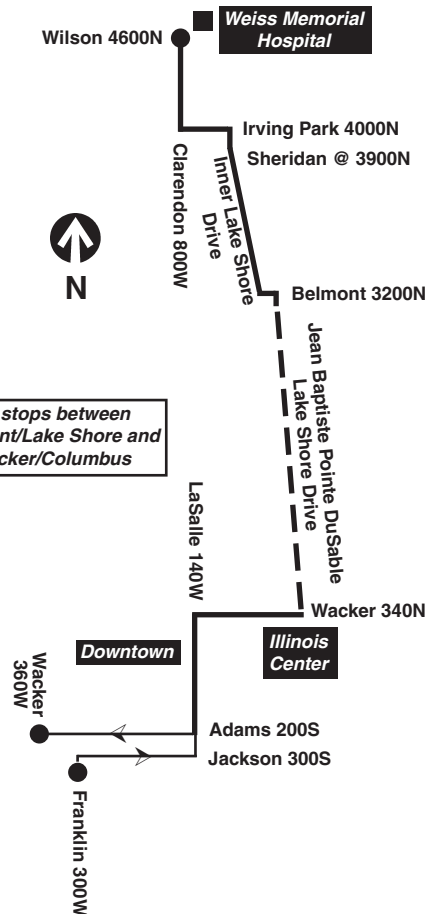

 Schedules and other info in this timetable are subject to change. CTA does not assume responsibility for errors in timetables nor for inconvenience or damage resulting from delays.

 Pay close attention to destination signs and announcements when boarding: added service may sometimes be provided over portions of this or any bus route and some trips can end before the furthest terminal on a line depending on service needs or time of day.

 For more travel information, use the Ventra app or call the RTA Travel Information Center at 312-836-7000. *Para obtener mayor información, en Español, llame al Centro de Información a 312-836-7000.*

Chicago Transit Authority

135

Clarendon/ LaSalle Express

Effective Jan. 9, 2023

 All CTA buses are accessible

transitchicago.com/bus/135

Southbound (AM only)

LV Clarendon/ Wilson	Lake Shore/ Sheridan	Sheridan/ Belmont	AR Adams/ Wacker
5:45a	5:51a	5:59a	6:19a
6:05	6:12	6:20	6:41
6:19	6:26	6:35	6:56
6:32	6:39	6:49	7:11
6:42	6:50	7:00	7:24
6:51	6:59	7:10	7:35
6:59	7:07	7:18	7:45
7:07	7:16	7:27	7:55
7:15	7:24	7:36	8:06
7:23	7:32	7:44	8:16
-----	7:41	7:54	8:28
7:38	7:48	8:00	8:36
-----	7:56	8:09	8:46
7:53	8:03	8:16	8:55
8:03	8:13	8:26	9:07
8:16	8:25	8:38	9:18
8:33	8:42	8:53	9:30
8:51	8:59	9:09	9:41
9:10	9:18	9:27	9:55
9:30	9:37	9:46	10:12

Northbound (PM only)

LV Franklin/ Jackson	Wacker/ Columbus	AR Clarendon/ Wilson
3:00p	3:15p	3:39p
3:20	3:35	3:59
3:39	3:55	4:21
3:54	4:11	4:37
4:07	4:24	4:52
4:19	4:36	5:05
4:28	4:46	5:15
4:37	4:56	5:27
4:46	5:05	5:38
4:55	5:17	5:52
5:04	5:27	6:04
5:13	5:36	6:12
5:23	5:45	6:20
5:34	5:54	6:29
5:46	6:04	6:38
5:59	6:16	6:49
6:13	6:29	6:59
6:28	6:44	7:13
6:43	6:59	7:25
7:00	7:14	7:38