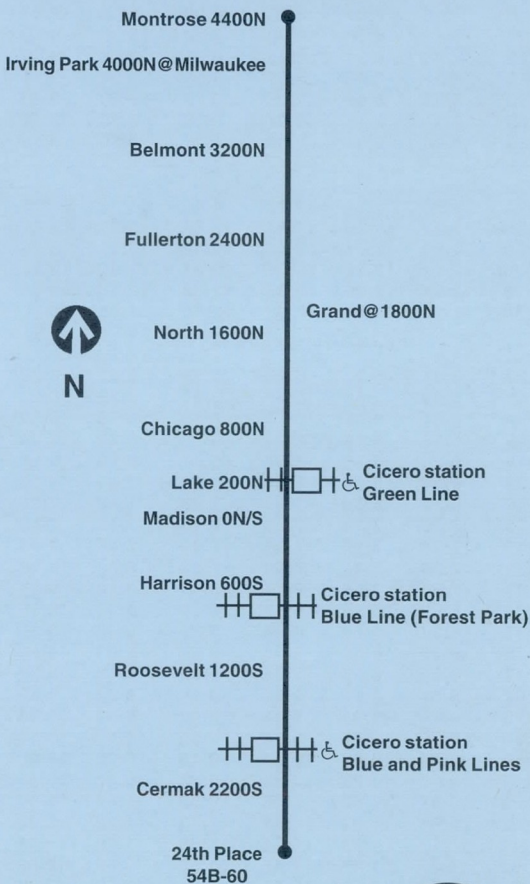

Chicago Transit Authority

54

Cicero

Effective June 18, 2006

New Weekday Express Buses Along Cicero
See X54 Cicero Express timetable

Monday thru Friday

54 Cicero

Northbound

Leave Cicero/ 24th Place	Cicero/ Roosevelt	Cicero/ Madison	Cicero/ Chicago	Cicero/ North	Cicero/ Belmont	Arrive Cicero/ Montrose
.....	3:44a	3:49a	3:58a	4:04a
.....	4:01	4:06	4:15	4:21
4:00a	4:06a	4:11a	4:16	4:21	4:30	4:36
4:18	4:24	4:29	4:34	4:39	4:48	4:54
4:36	4:42	4:47	4:52	4:57	5:06	5:12
4:51	4:57	5:02	5:07	5:12	5:21	5:27
.....	5:15	5:20	5:30	5:36
5:08	5:14	5:20	5:25	5:31	5:40	5:47
.....	5:35	5:41	5:51	5:58
5:24	5:31	5:37	5:43	5:49	5:59	6:06
.....	5:55	6:01	6:11	6:18
5:38	5:45	5:51	5:57	6:03	6:13	6:20
5:53	6:00	6:06	6:12	6:18	6:28	6:35
6:05	6:12	6:18	6:24	6:30	6:40	6:47
6:20	6:27	6:34	6:40	6:46	6:56	7:03
6:32	6:41	6:48	6:54	7:00	7:10	7:18
6:44	6:53	7:00	7:06	7:12	7:22	7:30
6:56	7:05	7:12	7:18	7:24	7:35	7:43
7:08	7:17	7:24	7:30	7:36	7:48	7:57
7:22	7:31	7:38	7:44	7:50	8:02	8:11
7:34	7:43	7:50	7:56	8:02	8:14	8:23
7:46	7:55	8:02	8:08	8:14	8:26	8:35
7:58	8:07	8:14	8:20	8:26	8:38	8:47
8:10	8:19	8:26	8:32	8:38	8:50	8:59
8:22	8:31	8:38	8:44	8:50	9:02	9:11
8:34	8:43	8:50	8:56	9:02	9:14	9:23
8:46	8:55	9:02	9:08	9:14	9:26	9:35
8:58	9:07	9:14	9:20	9:26	9:37	9:46
9:10	9:19	9:25	9:31	9:37	9:49	9:57