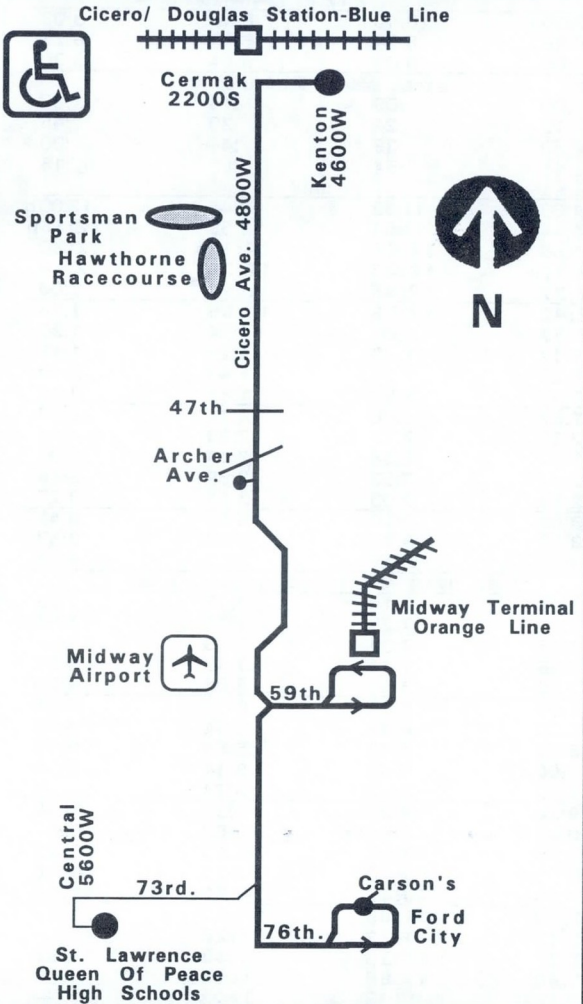

Effective March 26, 1995

54B South Cicero