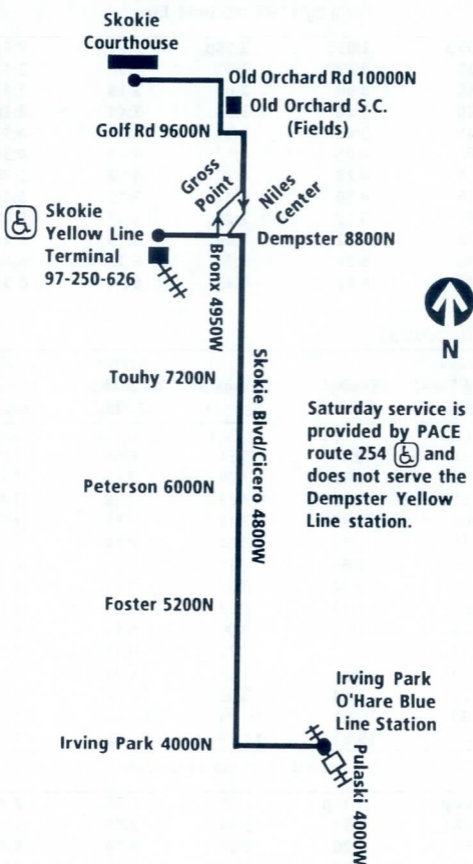

CHICAGO TRANSIT AUTHORITY

54A/254

NORTH CICERO/ SKOKIE BLVD.

 Saturday Service is Accessible

Saturday service is provided by PACE route 254  and does not serve the Dempster Yellow Line station.

Effective June 10, 2001

www.transitchicago.com

cta
take it

Monday through Friday-54A

Southbound

Leave Court House	Leave Old Orchard (Fields)	Dempster Station	Touhy/ Cicero	Leave Irving Park Blue Line
6:08 a	6:11 a	6:20 a	6:27 a	6:50 a
6:32	6:35	6:44	6:52	7:16
6:52	6:55	7:04	7:13	7:38
7:11	7:15	7:23	7:33	8:00
7:28	7:32	7:40	7:51	8:18
7:45	7:49	7:58	8:10	8:37
8:03	8:07	8:16	8:28	8:55
8:23	8:27	8:36	8:48	9:15
8:43	8:47	8:56	9:08	9:35
9:03	9:07	9:16	9:28	9:52
9:23	9:27	9:36	9:46	10:09
9:43	9:47	9:56	10:05	10:26
10:03	10:07	10:16	10:24	10:43

Northbound

Leave Irving Park/ Blue Line	Touhy/ Cicero	Dempster Station	Arrive Old Orchard (Fields)	Arrive Court House
6:06 a	6:26 a	6:34 a	6:41 a	6:45 a
6:21	6:42	6:51	6:59	7:03
6:36	6:59	7:09	7:17	7:21
6:51	7:16	7:27	7:36	7:40
7:06	7:33	7:45	7:55	7:59
7:21	7:51	8:04	8:14	8:18
7:36	8:08	8:21	8:31	8:35
7:52	8:24	8:37	8:47	8:51
8:08	8:40	8:53	9:03	9:07
8:24	8:56	9:09	9:19	9:23
8:42	9:11	9:23	9:33	9:37
9:00	9:27	9:37	9:46	9:50
9:20	9:44	9:53	10:02	10:06
9:40	10:01	10:09	10:18	10:22
10:00	10:21	10:29	10:38	10:42

Northbound

Leave Irving Park/ Blue Line	Foster/ Cicero	Touhy/ Cicero	Dempster Skokie Blvd	Arrive Old Orchard Fields
6:50 a	7:03 a	7:12 a	7:19 a	7:26 a
7:30	7:43	7:52	7:59	8:06
8:10	8:23	8:32	8:39	8:46
8:50	9:03	9:12	9:19	9:26
9:35	9:48	9:57	10:04	10:11
10:10	10:23	10:32	10:39	10:46
10:40	10:53	11:02	11:09	11:16
11:10	11:23	11:32	11:39	11:46
11:40	11:53	12:02p	12:09p	12:16p
12:10p	12:23p	12:32	12:39	12:46
12:40	12:53	1:02	1:09	1:16
1:10	1:23	1:32	1:39	1:46
1:40	1:53	2:00	2:08	2:15
2:10	2:23	2:30	2:38	2:45
2:40	2:53	3:00	3:08	3:15
3:10	3:22	3:29	3:36	3:43
3:40	3:52	3:59	4:06	4:13
4:10	4:22	4:29	4:36	4:43
4:40	4:52	4:59	5:06	5:13
5:10	5:22	5:29	5:36	5:43
5:40	5:52	5:59	6:06	6:13
6:20	6:32	6:39	6:46	6:53
7:05	7:17	7:24	7:31	7:38