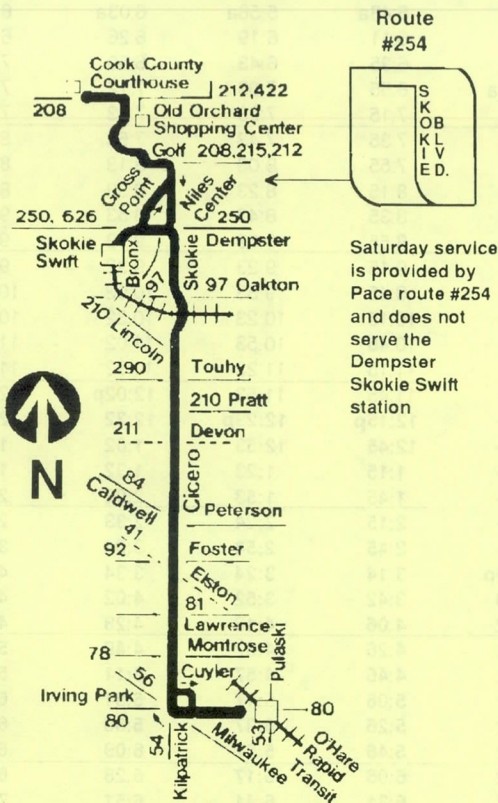

## North Cicero/ Skokie Blvd.

**For more information call the RTA  
Travel Information Center in  
Chicago 836-7000**

Open every day of the year from 5AM until 1AM next day.

# Saturday Route #254

## Southbound

Leave Old Orchard (Fields)	Dempster & Skokie Blvd	Touhy & Skokie Blvd.	Foster & Irving Park/ Cicero	Arrive WNW
6:15a	6:22a	6:28a	6:34a	6:44a
6:55	7:02	7:08	7:14	7:24
7:35	7:42	7:48	7:54	8:04
8:15	8:22	8:28	8:34	8:44
9:00	9:07	9:13	9:19	9:29
9:30	9:39	9:46	9:54	10:07
10:00	10:09	10:16	10:24	10:37
10:30	10:39	10:46	10:54	11:07
11:00	11:09	11:16	11:24	11:37
11:25	11:35	11:44	11:52	12:06p
11:55	12:05p	12:14p	12:22 p	12:36
12:25p	12:35	12:44	12:52	1:06
12:55	1:05	1:14	1:22	1:36
1:25	1:35	1:44	1:52	2:06
1:55	2:05	2:14	2:22	2:36
2:25	2:35	2:44	2:52	3:06
2:55	3:05	3:14	3:22	3:36
3:25	3:35	3:44	3:52	4:06
4:00	4:09	4:17	4:24	4:35
4:30	4:39	4:47	4:54	5:05
5:00	5:09	5:17	5:24	5:35
5:40	5:49	5:57	6:04	6:15
6:25	6:34	6:42	6:49	7:00

## Northbound

Leave Irving Park/ WNW	Foster & Cicero	Touhy & Skokie Blvd.	Dempster & Skokie Blvd.	Arrive Old Orchard (Fields)
6:50a	7:03a	7:12a	7:19 a	7:26 a
7:30	7:43	7:52	7:59	8:06
8:10	8:23	8:32	8:39	8:46
8:50	9:03	9:12	9:19	9:26
9:35	9:46	9:55	10:02	10:09
10:10	10:23	10:32	10:39	10:46
10:40	10:53	11:02	11:09	11:16
11:10	11:23	11:32	11:39	11:46
11:40	11:53	12:02n	12:09 p	12:16 p
12:10p	12:23p	12:32p	12:39	12:46
12:40	12:53	1:02	1:09	1:16
1:10	1:23	1:32	1:39	1:46
1:40	1:53	2:00	2:08	2:15
2:10	2:23	2:30	2:38	2:45
2:40	2:53	3:00	3:08	3:15
3:10	3:23	3:30	3:38	3:45
3:40	3:53	4:00	4:08	4:15
4:10	4:23	4:30	4:38	4:45
4:40	4:53	5:00	5:08	5:15
5:10	5:22	5:29	5:36	5:43
5:40	5:52	5:59	6:06	6:13
6:20	6:32	6:39	6:46	6:53
7:05	7:17	7:24	7:31	7:38