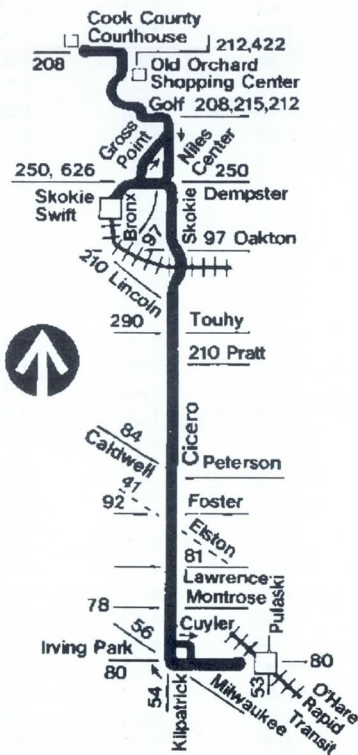

Effective March 19, 1990

54A

North Cicero/ Skokie Blvd.

For more information call the RTA
Travel Information Center in
Chicago 836-7000
suburbs 1-(800)-972-7000 toll-free

Open every day of the year from 5AM until 1AM next day.

Monday thru Friday

Southbound

Leave Court House	Leave Old Orchard (Fields)	Leave Skokie Swift	Leave Touhy/Cicero	Arrive Irving Park/WNW
-----	5:48a	5:56a	6:03a	6:25a
-----	6:11	6:19	6:26	6:48
-----	6:35	6:43	6:51	7:12
6:51a	6:55	7:03	7:12	7:32
7:11	7:15	7:23	7:33	7:52
7:31	7:35	7:43	7:53	8:12
7:51	7:55	8:03	8:13	8:32
8:11	8:15	8:23	8:33	8:52
8:31	8:35	8:43	8:53	9:12
8:51	8:55	9:03	9:13	9:32
9:11	9:15	9:23	9:32	9:52
9:41	9:45	9:54	10:02	10:21
10:11	10:15	10:25	10:32	10:51
-----	10:45	10:55	11:02	11:21
-----	11:15	11:25	11:32	11:51
-----	11:45	11:55	12:02p	12:21p
-----	12:15p	12:25p	12:32	12:51
-----	12:45	12:55	1:02	1:21
-----	1:15	1:25	1:32	1:51
-----	1:45	1:55	2:02	2:23
-----	2:15	2:25	2:33	2:54
-----	2:45	2:55	3:04	3:26
3:10p	3:14	3:24	3:34	3:58
3:38	3:42	3:52	4:02	4:26
4:02	4:06	4:16	4:28	4:53
4:22	4:26	4:37	4:49	5:15
4:42	4:46	4:57	5:11	5:38
5:02	5:06	5:17	5:31	5:58
5:22	5:26	5:37	5:50	6:15
5:42	5:46	5:57	6:09	6:32
6:02	6:06	6:17	6:28	6:49
6:27	6:31	6:41	6:51	7:11
-----	6:56	7:06	7:15	7:33
-----	7:21	7:30	7:38	7:55
-----	7:46	7:55	8:03	8:20

Northbound

<u>Leave Irving Park/ WNW</u>	<u>Leave Touhy/ Cicero</u>	<u>Leave Skokie Swift</u>	<u>Arrive Old Orchard (Fields)</u>
-----	6:58a *	7:04a	7:11a
6:57a	7:15	7:22	7:29
7:27	7:45	7:52	7:59
7:57	8:15	8:22	8:29
8:27	8:45	8:53	9:01
8:57	9:15	9:24	9:33
9:27	9:46	9:54	10:04
then every 30 minutes until			
6:57p	7:16p	7:24p	7:34p