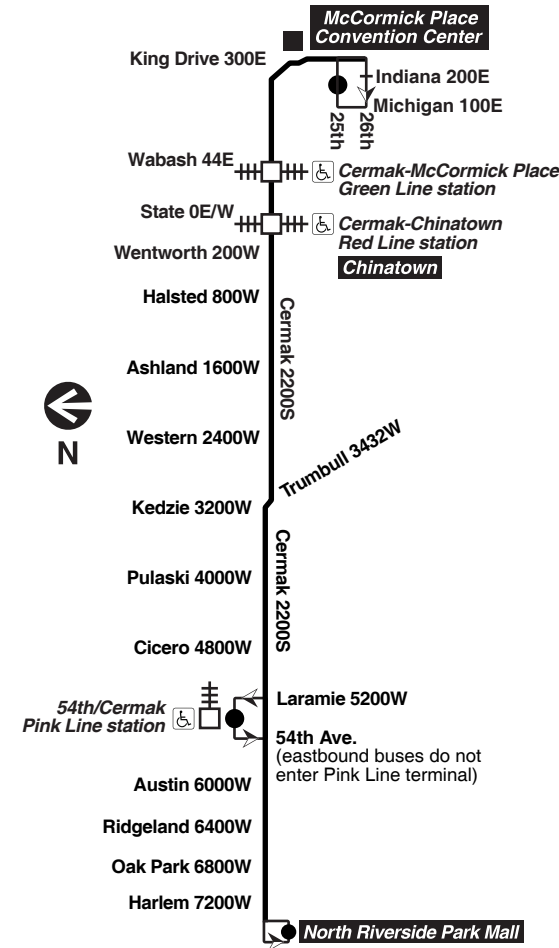

Federal law requires priority seating be designated for seniors and people with disabilities. Please stand up and yield these seats when needed for qualifying riders or when asked.

Schedules and other info in this timetable are subject to change. CTA does not assume responsibility for errors in timetables nor for inconvenience or damage resulting from delays.

Pay close attention to destination signs and announcements when boarding; added service may sometimes be provided over portions of this or any bus route and some trips can end before the furthest terminal on a line depending on service needs or time of day.

Bicycle racks are installed on the front of all CTA buses and are allowed on CTA trains during certain hours. See our Bike & Ride brochure or webpage for help on how to use racks and more.

Know before you go: Get alerts from us by text or e-mail about planned service changes every week or instant alerts for unplanned reroutes and disruptions. Sign up for CTA Updates today at transitchicago.com/updates.

For more travel information, use the Ventra app or call the RTA Travel Information Center at 312-836-7000. Para obtener mayor información, en Español, llame al Centro de Información a 312-836-7000.

Chicago Transit Authority
21 Cermak

Effective Aug. 20, 2023

All CTA buses are accessible

transitchicago.com/bus/21

Monday thru Friday

#21 Cermak

Eastbound

Table with 7 columns: Station, 54th/Cermak Pink Line, Pulaski/Cermak, Kedzie/Cermak, Western/Cermak, Halsted/Cermak, AR 25th/Indiana. Rows show departure times for Eastbound trips.

Westbound

Table with 7 columns: Station, Halsted/Cermak, Western/Cermak, Kedzie/Cermak, Pulaski/Cermak, 54th/Cermak Pink Line, AR North Riverside Mall. Rows show departure times for Westbound trips.

C - trip ends at Cicero/Cermak at time shown
M - trip operates Monday thru Thursday, school days only
W - trip operates on Wednesday, school days only

A - trip begins at Cermak/Ashland at time shown
S - trip operates on school days only