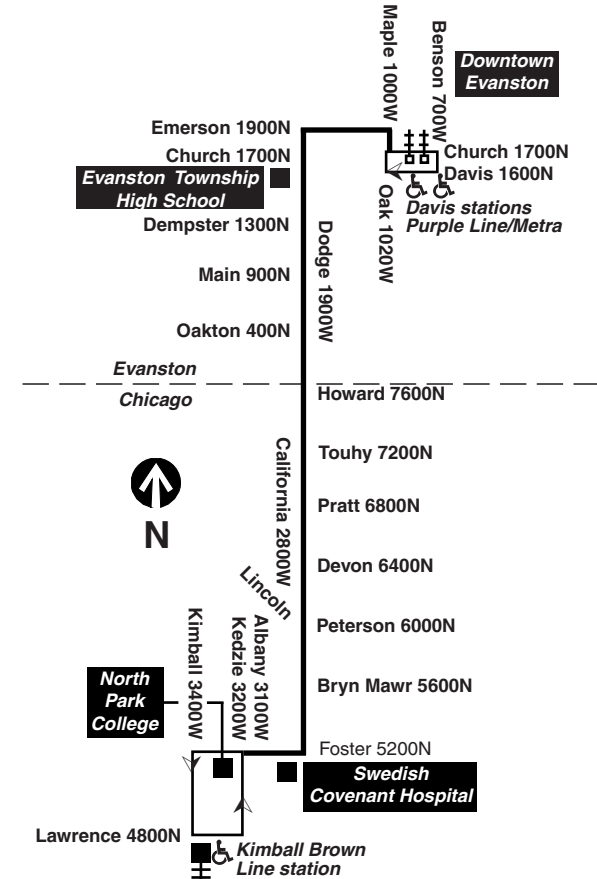

93 California/Dodge

Effective Aug. 20, 2023

D - trip ends at Church/Dodge at time shown, school days only
 H - trip begins at California/Thorndale at time shown, school days only
 U - trip operates Monday thru Thursday, school days only