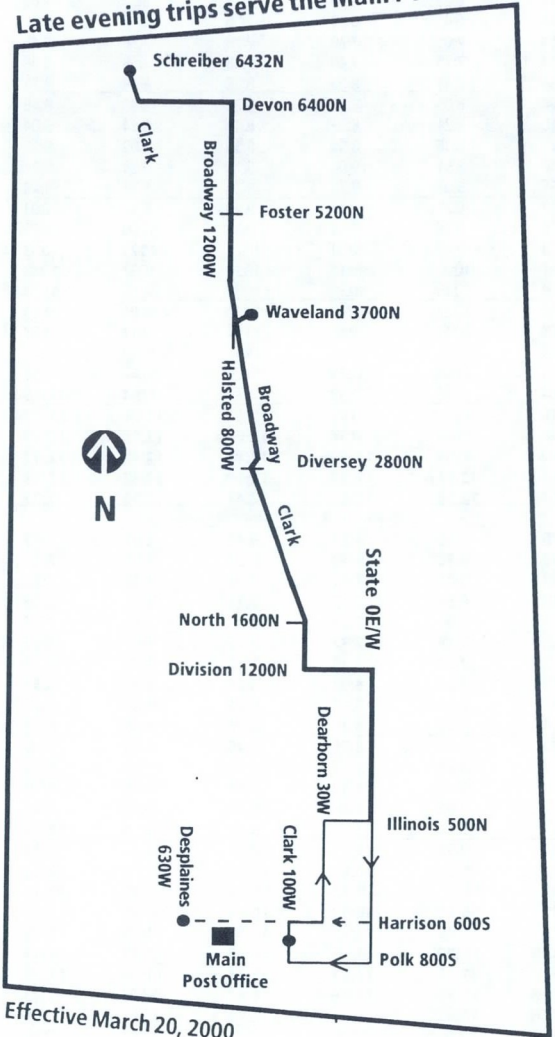

36

BROADWAY

Late evening trips serve the Main Post Office

Effective March 20, 2000