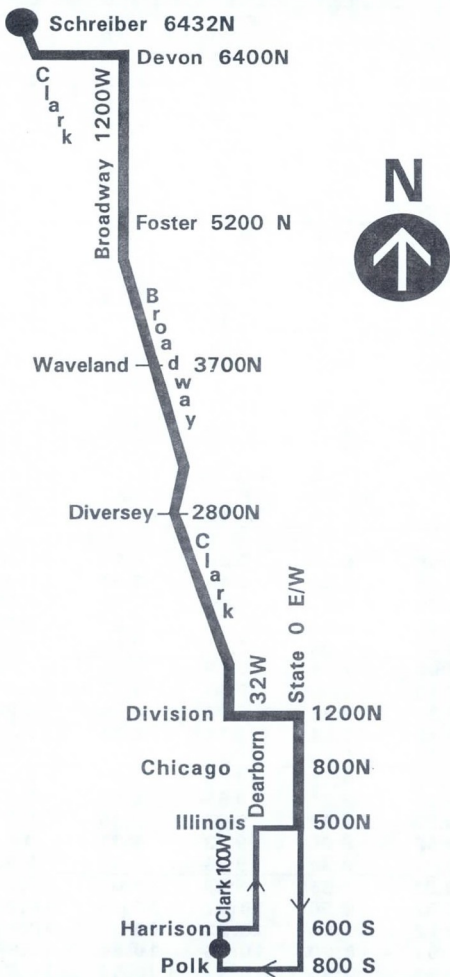

Effective September 08, 1996

36 Broadway

For more information call the RTA
Travel Information Center in
Chicago or suburbs 836-7000

Open every day of the year from 5AM until 1AM next day.

Monday thru Friday