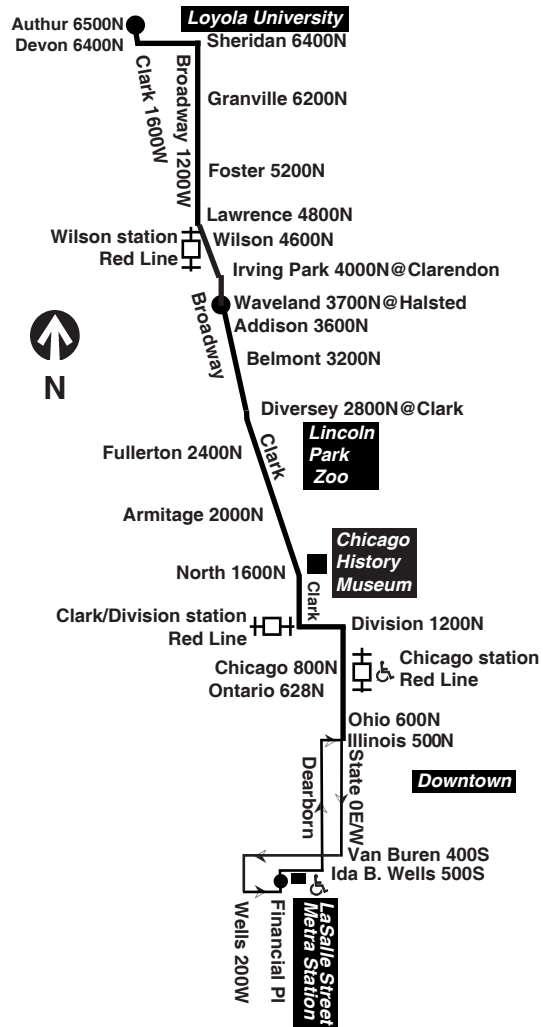

Federal law requires priority seating be designated for seniors and people with disabilities. **Please stand up** and yield these seats when needed for qualifying riders or when asked.

Schedules and other info in this timetable are subject to change. CTA does not assume responsibility for errors in timetables nor for inconvenience or damage resulting from delays.

Pay close attention to destination signs and announcements when boarding: added service may sometimes be provided over portions of this or any bus route and some trips can end before the furthest terminal on a line depending on service needs or time of day.

Bicycle racks are installed on the front of all CTA buses and are allowed on CTA trains during certain hours. See our [Bike & Ride brochure](#) or webpage for help on how to use racks and more.

Know before you go: Get alerts from us by text or e-mail about planned service changes every week or instant alerts for unplanned reroutes and disruptions. Sign up for CTA Updates today at transitchicago.com/updates.

For more travel information, use the Ventra app or call the RTA Travel Information Center at 312-836-7000. *Para obtener mayor información, en Español, llame al Centro de Información a 312-836-7000.*

Chicago Transit Authority

36 Broadway

Effective Jun. 4, 2023

All CTA buses are accessible

transitchicago.com/bus/36

Monday thru Friday

Northbound

LV Financial/ Ida B. Wells	State/ Chicago	Clark/ Diversey	Broadway/ Waveland	Broadway/ Foster	AR Clark/ Arthur
4:57a	5:09a	5:23a	5:29a	5:38a	5:48a
5:19	5:32	5:45	5:51	6:01	6:11
5:42	5:54	6:09	6:15	6:25	6:36
6:04	6:18	6:33	6:40	6:51	7:03
6:26	6:39	6:56	7:03	7:15	7:28
6:47	7:02	7:19	7:26	7:39	7:53
7:09	7:25	7:43	7:51	8:06	8:20
7:30	7:47	8:07	8:15	8:31	8:45
7:51	8:08	8:28	8:36	8:52	9:06
8:11	8:29	8:48	8:55	9:10	9:25
8:29	8:46	9:05	9:13	9:29	9:44
8:45	9:04	9:24	9:32	9:48	10:03
9:02	9:20	9:40	9:49	10:05	10:21
9:20	9:38	9:58	10:07	10:23	10:39
9:38	9:56	10:16	10:25	10:41	10:57
9:56	10:14	10:34	10:43	10:59	11:15
10:14	10:33	10:53	11:01	11:18	11:33
10:33	10:50	11:11	11:20	11:37	11:53
10:52	11:09	11:29	11:38	11:55	12:12p
11:11	11:29	11:50	12:00p	12:18p	12:35p
11:31	11:49	12:10p	12:20	12:38	12:55
11:50	12:08p	12:30	12:39	12:58	1:15
12:10p	12:28	12:49	12:59	1:17	1:34
12:29	12:47	1:09	1:18	1:37	1:54
12:48	1:06	1:28	1:37	1:56	2:13
1:07	1:25	1:47	1:56	2:15	2:32
1:26	1:45	2:09	2:20	2:38	2:56
1:45	2:04	2:28	2:39	2:57	3:15
2:04	2:23	2:47	2:58	3:16	3:34
2:23	2:42	3:06	3:17	3:35	3:53
2:41	3:00	3:25	3:35	3:54	4:12
2:57	3:16	3:40	3:51	4:10	4:28
3:12	3:31	3:56	4:06	4:25	4:43
3:28	3:47	4:11	4:22	4:41	4:59
3:43	4:03	4:28	4:39	4:57	5:15
3:58	4:18	4:43	4:54	5:12	5:30
4:13	4:33	4:58	5:09	5:27	5:45
4:28	4:48	5:13	5:24	5:42	5:59C
4:42	5:03	5:28	5:39	5:57	6:14
4:51	5:12	5:37	5:48	6:06	6:22C
5:00	5:21	5:46	5:57	6:15	6:32
5:09	5:32	5:57	6:07	6:24	6:39C
5:18	5:41	6:07	6:17	6:33	6:48
5:30	5:53	6:19	6:29	6:45	6:59C
5:45	6:08	6:34	6:44	6:59	7:13
5:59	6:22	6:48	6:58	7:13	7:26C
6:14	6:35	7:00	7:11	7:26	7:41
6:29	6:50	7:15	7:25	7:41	7:55
6:45	7:05	7:28	7:38	7:53	8:06C
7:00	7:20	7:43	7:53	8:08	8:21
7:16	7:34	7:57	8:07	8:21	8:33C
7:32	7:50	8:13	8:22	8:36	8:50
7:48	8:06	8:29	8:38	8:52	9:06
8:08	8:26	8:47	8:57	9:10	9:24
8:28	8:46	9:07	9:17	9:30	9:43
8:48	9:05	9:26	9:35	9:48	10:00C
9:08	9:25	9:46	9:55	10:07	10:20
9:28	9:45	10:06	10:15	10:27	10:40
9:48	10:06	10:26	10:35	10:48	11:00
10:09	10:25	10:44	10:53	11:04	11:15C
10:29	10:44	11:02	11:10	11:20	11:29C
10:50	11:04	11:22	11:30	11:40	11:50C
11:10	11:25	11:43	11:51	12:01a	12:10C
11:31	11:44	12:00a	12:07a	12:17	12:26C
11:51	12:05a	12:21	12:28	12:37	12:47C
12:12a	12:26	12:42	12:49	12:58	1:08C
12:33	12:46	1:02	1:08	1:17	1:25C

C - trip ends at Clark/Devon at time shown

#36 Broadway

Southbound