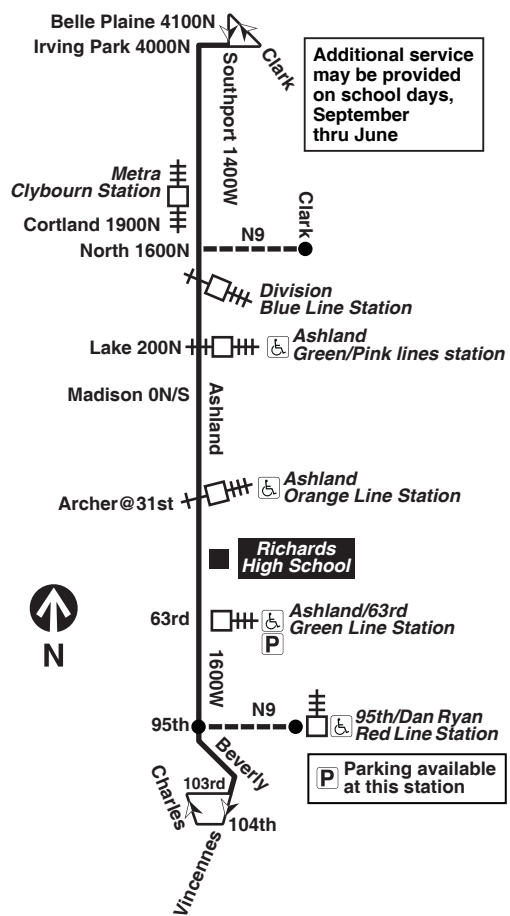

🦿 All CTA buses are accessible. For accessibility help or to report concerns at stops, contact CTA Customer Service at transitchicago.com/feedback.

🚫 Federal law requires priority seating be designated for seniors and people with disabilities. **Please stand up** and yield these seats when needed for qualifying riders or when asked.

🕒 Schedules and other info in this timetable are subject to change. CTA does not assume responsibility for errors in timetables nor for inconvenience or damage resulting from delays.

📢 Pay close attention to destination signs and announcements when boarding: added service may sometimes be provided over portions of this or any bus route and some trips can end before the furthest terminal on a line depending on service needs or time of day.

🚲 Bicycle racks are installed on the front of all CTA buses and are allowed on CTA trains during certain hours. See our [Bike & Ride brochure](#) or webpage for help on how to use racks and more.

⚠️ Know before you go: Get alerts from us by text or e-mail about planned service changes every week or instant alerts for unplanned reroutes and disruptions. Sign up for CTA Updates today at transitchicago.com/updates.

❓ For more travel information, use the Ventra app or call the RTA Travel Information Center at 312-836-7000. *Para obtener mayor información, en Español, llame al Centro de Información a 312-836-7000.*

9 Ashland

Effective Jan. 8, 2023

🚒 N9 overnight (owl) service runs between 95th/Dan Ryan Red Line station and North/Clark

🦿 All CTA buses are accessible

Northbound

LV 104th/Vincennes	95th/Ashland	74th/Ashland	Ashland Orange Line stn	Madison/Ashland	Cortland/Ashland	AR Clark/Belle Plaine
----	----	3:15a	3:34a	3:48a	3:59a	4:13a
3:05N	3:12a	3:19	----	----	----	----
3:16N	3:23	3:30	3:49	4:03	4:14	4:28
3:31N	3:38	3:46	----	----	----	----
----	3:42	3:49	4:07	4:22	4:33	4:47
4:01N	4:01	4:08	4:28	4:44	4:55	5:10
----	4:08	4:17	----	----	----	----
----	4:20	4:28	4:48	5:05	5:16	5:32
----	4:23	4:31	----	----	----	----
----	4:38	4:47	5:08	5:26	5:37	5:53
----	4:55	5:04	5:26	5:44	5:56	6:13
----	5:00	5:10	----	----	----	----
----	5:11	5:21	5:43	6:02	6:14	6:31
----	5:26	5:36	----	----	----	----
----	5:27	5:37	6:00	6:20	6:33	6:51
----	5:43	5:53	6:17	6:38	6:51	7:09
----	5:58	6:09	6:33	6:54	7:08	7:26
6:07	----	6:24	6:49	7:10	7:24	7:42

then every 12 to 13 minutes from 104th/Vincennes until

8:32	----	8:50	9:17	9:39	9:54	10:13
----	8:48	9:02	----	----	----	----
8:47	----	9:05	9:32	9:54	10:09	10:28
----	9:06	9:19	----	----	----	----
9:02	----	9:20	9:47	10:09	10:23	10:43
----	9:19	9:31	----	----	----	----
----	9:22	9:34	10:01	10:22	10:37	10:56

then every 10 to 14 minutes from 95th/Ashland until

----	2:26p	2:39p	3:06p	3:26p	3:44p	4:07p
2:36p	----	2:55	3:22	3:42	4:00	4:23
2:53	----	3:12	3:39	3:59	4:17	4:40

then every 14 to 18 minutes from 104th/Vincennes until

5:20	----	5:39	6:06	6:24	6:42	7:05
5:38	----	5:57	6:22	6:40	6:56	7:19
5:55	----	6:14	6:40	6:58	7:13	7:34
5:56	----	6:15	----	----	----	----
6:13	----	6:32	6:57	7:15	7:30	7:50
6:30	----	6:49	7:15	7:33	7:46	8:05
6:48	----	7:07	7:32	7:50	8:04	8:23
6:51	----	7:10	----	----	----	----
7:06	----	7:25	7:51	8:09	8:22	8:41
----	7:33	7:47	8:13	8:31	8:44	9:03
----	7:55	8:09	8:34	8:52	9:05	9:24
----	8:17	8:30	8:55	9:12	9:25	9:43
----	8:39	8:52	9:16	9:33	9:46	10:03
----	9:01	9:13	9:37	9:54	10:07	10:24
----	9:27	9:38	10:01	10:18	10:30	10:47
----	9:53	10:03	10:26	10:42	10:54	11:10
----	10:19	10:29	10:51	11:07	11:19	11:34
----	10:45	10:54	11:15	11:31	11:42	11:57
----	11:11	11:20	11:41	11:56	12:08a	12:22a
----	11:37	11:46	12:07a	12:22a	12:34	12:48
----	12:03a	12:12a	12:33	12:48	1:00	1:14

12:16N	12:23	12:31	12:52	1:08	1:26C	----
12:46N	12:53	1:02	1:23	1:37	1:55C	----
----	1:03	1:12	----	----	----	----
1:16N	1:23	1:32	1:53	2:07	2:25C	----
1:46N	1:53	2:01	2:20	2:34	2:53C	----
2:16N	2:23	2:31	2:50	3:04	3:23C	----
----	2:39	2:46	----	----	----	----
2:46N	2:53	3:01	3:20	3:34	3:46	3:59

C - trip begins/ends at North/Clark at time shown
N - trip begins/ends at Root/Emerald at time shown

Southbound