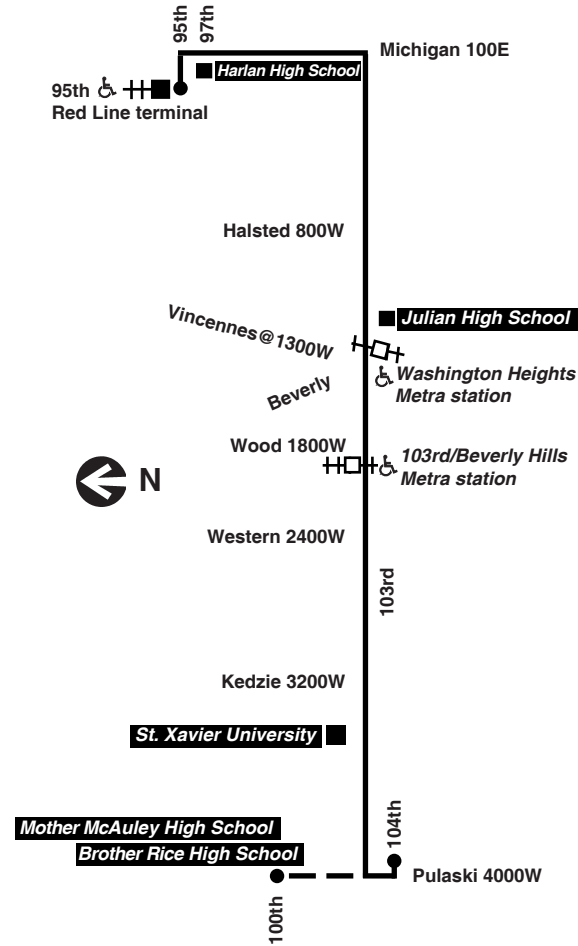

Federal law requires priority seating be designated for seniors and people with disabilities. **Please stand up** and yield these seats when needed for qualifying riders or when asked.

Schedules and other info in this timetable are subject to change. CTA does not assume responsibility for errors in timetables nor for inconvenience or damage resulting from delays.

Pay close attention to destination signs and announcements when boarding: added service may sometimes be provided over portions of this or any bus route and some trips can end before the furthest terminal on a line depending on service needs or time of day.

Bicycle racks are installed on the front of all CTA buses and are allowed on CTA trains during certain hours. See our Bike & Ride brochure or webpage for help on how to use racks and more.

Know before you go: Get alerts from us by text or e-mail about planned service changes every week or instant alerts for unplanned reroutes and disruptions. Sign up for CTA Updates today at transitchicago.com/updates.

For more travel information, use the Ventra app or call the RTA Travel Information Center at 312-836-7000. *Para obtener mayor información, en Español, llame al Centro de Información a 312-836-7000.*

Chicago Transit Authority

103 West 103rd

Effective Dec. 17, 2023

All CTA buses are accessible

transitchicago.com/bus/103

Monday thru Friday

#103 West 103rd

Eastbound

LV 104th/ Pulaski	100th/ Pulaski	103rd/ Western	103rd/ Vincennes	103rd/ Michigan	AR 95th/ Dan Ryan Red Line
5:00a	----	5:07a	5:11a	5:20a	5:25a
5:20	----	5:27	5:32	5:41	5:47
5:40	----	5:47	5:52	6:02	6:08
5:59	----	6:06	6:11	6:21	6:27
6:18	----	6:25	6:30	6:40	6:46
6:35	----	6:42	6:48	6:58	7:04
6:51	----	6:59	7:05	7:15	7:22
7:07	----	7:15	7:22	7:33	7:39
7:23	----	7:31	7:38	7:49	7:55
7:38	----	7:46	7:53	8:04	8:10
7:52	----	8:00	8:07	8:18	8:24
8:06	----	8:14	8:21	8:32	8:38
8:19	----	8:27	8:33	8:43	8:49
8:31	----	8:39	8:44	8:54	9:00
8:43	----	8:51	8:56	9:06	9:12
8:56	----	9:04	9:09	9:19	9:25
9:10	----	9:18	9:23	9:33	9:39
9:25	----	9:33	9:38	9:48	9:54
9:42	----	9:50	9:55	10:05	10:11
10:01	----	10:09	10:14	10:24	10:30
10:20	----	10:28	10:33	10:43	10:49
10:39	----	10:47	10:52	11:02	11:08
10:58	----	11:06	11:11	11:21	11:27
11:17	----	11:25	11:31	11:41	11:47
11:37	----	11:45	11:50	12:00p	12:06p
11:53	11:55a	12:04p	12:10p	12:20	12:26
12:13p	12:15p	12:24	12:29	12:39	12:45
12:32	12:34	12:43	12:49	12:59	1:05
12:52	12:54	1:03	1:09	1:19	1:25
1:11	1:13	1:22	1:28	1:38	1:44
1:31	1:33	1:42	1:48	1:58	2:04
1:46	1:53	2:02	2:09	2:19	2:26
1:51	1:53	2:02	2:09	2:19	2:26
2:09	2:11	2:20	2:27	2:37	2:44
2:27	2:29	2:38	2:45	2:55	3:02
2:45	2:47	2:56	3:03	3:13	3:20
----	----	----	----	3:31	3:37
2:58	3:05	3:14	3:21	3:31	3:38
3:03	3:05	3:14	3:21	3:31	3:38
3:21	3:23	3:32	3:39	3:49	3:56
3:34	3:36	3:45	3:52	4:02	4:09
3:47	3:49	3:58	4:05	4:15	4:22
4:00	4:02	4:11	4:18	4:28	4:35
4:13	----	4:21	4:28	4:38	4:45
4:26	----	4:34	4:41	4:51	4:58
4:39	----	4:47	4:54	5:04	5:10
4:52	----	5:00	5:06	5:16	5:22
5:05	----	5:13	5:19	5:29	5:35
5:18	----	5:26	5:32	5:42	5:48
5:32	----	5:40	5:46	5:56	6:02
5:48	----	5:57	6:03	6:12	6:18
6:05	----	6:14	6:20	6:29	6:35
6:22	----	6:30	6:36	6:45	6:50
6:39	----	6:47	6:52	7:01	7:06
6:56	----	7:04	7:09	7:18	7:23
7:13	----	7:21	7:26	7:35	7:40
7:30	----	7:37	7:42	7:50	7:55
7:50	----	7:57	8:01	8:10	8:14
8:10	----	8:17	8:21	8:30	8:34
8:30	----	8:37	8:41	8:49	8:54
8:50	----	8:57	9:01	9:09	9:14
9:10	----	9:17	9:21	9:29	9:34
9:30	----	9:37	9:41	9:49	9:54
9:50	----	9:56	10:01	10:08	10:13
10:10	----	10:16	10:21	10:28	10:32
10:40	----	10:46	10:51	10:58	11:02
11:10	----	11:16	11:21	11:28	11:32

Westbound