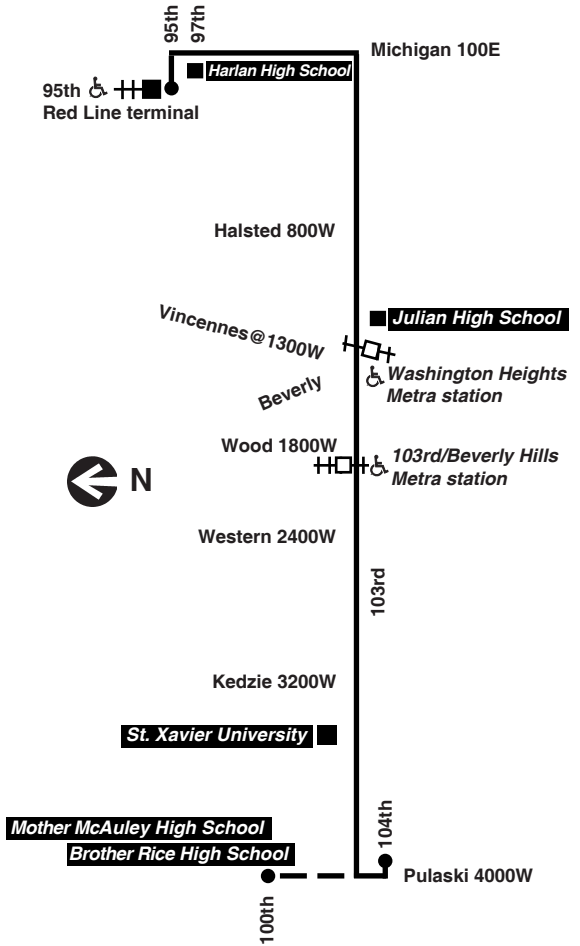

Federal law requires priority seating be designated for seniors and people with disabilities. **Please stand up** and yield these seats when needed for qualifying riders or when asked.

Schedules and other info in this timetable are subject to change. CTA does not assume responsibility for errors in timetables nor for inconvenience or damage resulting from delays.

Pay close attention to destination signs and announcements when boarding: added service may sometimes be provided over portions of this or any bus route and some trips can end before the furthest terminal on a line depending on service needs or time of day.

Bicycle racks are installed on the front of all CTA buses and are allowed on CTA trains during certain hours. See our Bike & Ride brochure or webpage for help on how to use racks and more.

Know before you go: Get alerts from us by text or e-mail about planned service changes every week or instant alerts for unplanned reroutes and disruptions. Sign up for CTA Updates today at transitchicago.com/updates.

For more travel information, use the Ventra app or call the RTA Travel Information Center at 312-836-7000. *Para obtener mayor información, en Español, llame al Centro de Información a 312-836-7000.*

Chicago Transit Authority

103 West 103rd

Effective Jun. 4, 2023

Monday thru Friday #103 West 103rd