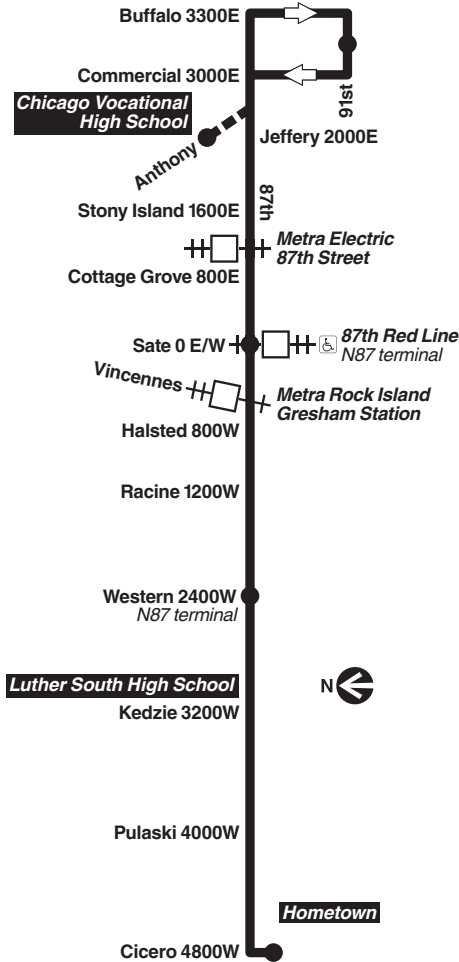

87 87th

Effective Dec. 17, 2023

N87 overnight (owl) service between Western and 87th Red Line station

All CTA buses are accessible

transitchicago.com/bus/87

Monday thru Friday

#87 87th

Eastbound