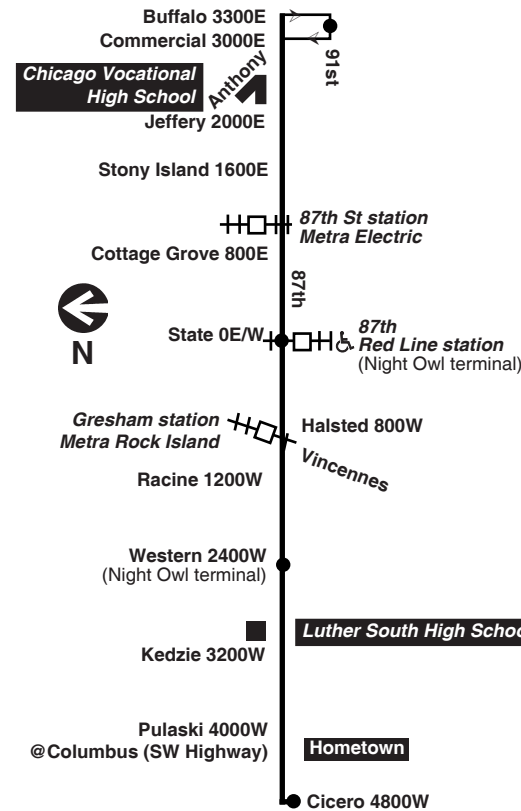

Additional notes:

All CTA buses are accessible. For accessibility help or to report concerns at stops, contact CTA Customer Service at transitchicago.com/feedback.

Federal law requires priority seating be designated for seniors and people with disabilities. **Please stand up** and yield these seats when needed for qualifying riders or when asked.

Schedules and other info in this timetable are subject to change. CTA does not assume responsibility for errors in timetables nor for inconvenience or damage resulting from delays.

Pay close attention to destination signs and announcements when boarding: added service may sometimes be provided over portions of this or any bus route and some trips can end before the furthest terminal on a line depending on service needs or time of day.

Bicycle racks are installed on the front of all CTA buses and are allowed on CTA trains during certain hours. See our Bike & Ride brochure or webpage for help on how to use racks and more.

Know before you go: Get alerts from us by text or e-mail about planned service changes every week or instant alerts for unplanned reroutes and disruptions. Sign up for CTA Updates today at transitchicago.com/updates.

For more travel information, use the Ventra app or call the RTA Travel Information Center at 312-836-7000. *Para obtener mayor información, en Español, llame al Centro de Información a 312-836-7000.*

87 87th

Effective Jan. 8, 2023

N87 overnight (owl) service between Western and 87th Red Line station

All CTA buses are accessible

Eastbound

LV 87th/ Cicero	LV 87th/ Western	87th/ Vincennes	AR 87th Red Line station	87th/ Stony Island	AR 91st/ Commercial
----	3:00N	3:07a	3:11a	----	----
----	----	3:22	3:26	3:35a	3:49a
----	3:30N	3:37	3:41	----	----
----	----	3:52	3:56	4:05	4:19
----	4:00	4:07	4:11	4:20	4:34
----	4:20	4:27	4:31	4:40	4:54
----	4:36	4:44	4:48	4:57	5:12
----	4:50	4:58	5:02	5:11	5:26
----	5:03	5:11	5:15	5:24	5:39
----	5:16	5:24	5:28	5:37	5:52
5:15a	5:28	5:38	5:42	5:53	6:08
----	5:40	5:50	5:55	6:06	6:22
5:38	5:52	6:02	6:07	6:18	6:34
----	6:03	6:13	6:18	6:29	6:45
6:00	6:14	6:24	6:29	6:40	6:56
----	6:25	6:35	6:40	6:51	7:07
6:22	6:36	6:46	6:51	7:02	7:18
6:33	6:47	6:57	7:02	7:13	7:29
6:45	7:00	7:11	7:17	7:30	7:46
----	7:15	7:26	7:33	7:47	8:04
7:14	7:29	7:41	7:47	8:01	8:18
----	7:44	7:56	8:02	8:16	8:33
7:44	7:59	8:11	8:17	8:31	8:48
7:59	8:14	8:26	8:32	8:46	9:03
8:14	8:29	8:41	8:47	9:01	9:18
----	8:45	8:56	9:03	9:17	9:34
8:45	9:00	9:12	9:18	9:33	9:50
----	9:16	9:27	9:33	9:48	10:05
9:16	9:31	9:42	9:49	10:03	10:20
9:32	9:47	9:58	10:05	10:19	10:36
9:48	10:03	10:14	10:21	10:35	10:52
----	10:19	10:30	10:37	10:51	11:08
10:20	10:35	10:46	10:53	11:07	11:24

then every 30 to 32 minutes from 87th/Cicero and every 16 to 17 minutes from 87th/Western until

2:34p	2:52p	3:04p	3:11p	3:28p	3:46p
----	3:07	3:19	3:26	3:43	4:01
----	----	----	3:28S	3:45	3:49A
----	----	----	3:38S	3:55	3:59A
3:04	3:21	3:33	3:41	3:57	4:16

then every 11 to 30 minutes from 87th/Cicero and every 6 to 15 minutes from 87th/Western until

5:31	5:49	6:01	6:09	6:26	6:45
----	6:04	6:16	6:24	6:41	7:00
6:01	6:19	6:31	6:39	6:56	7:15

then every 16 to 21 minutes from 87th/Cicero until

9:34	9:48	9:58	10:04	10:17	10:33
9:55	10:09	10:19	10:25	10:38	10:54
10:13	10:26	10:36	----	----	----
10:16	10:30	10:39	10:44	10:56	11:11
10:37	10:50	10:59	11:05	11:16	11:30
10:52	11:05	11:14	----	----	----
10:58	11:11	11:20	11:26	11:37	11:51
11:20	11:33	11:42	11:47	11:58	12:13a
11:41	11:54	12:02a	12:07a	12:17a	12:32
----	12:01a	12:09	----	----	----
12:03a	12:15	12:22	12:26	12:35	12:49
----	12:36	12:44	12:48	12:56	1:10
----	1:00	1:07	1:11	1:20	1:34
----	1:15	1:22	----	----	----
----	1:30N	1:37	1:41	----	----
----	1:35	1:43	----	----	----
----	2:00N	2:07	2:11	----	----
----	2:30N	2:37	2:41	----	----

A - trip ends at 87th/Anthony at time shown, school days only
N - overnight (owl) service begins/ends at Washington/State at time shown
S - trip operates on school days only

Westbound