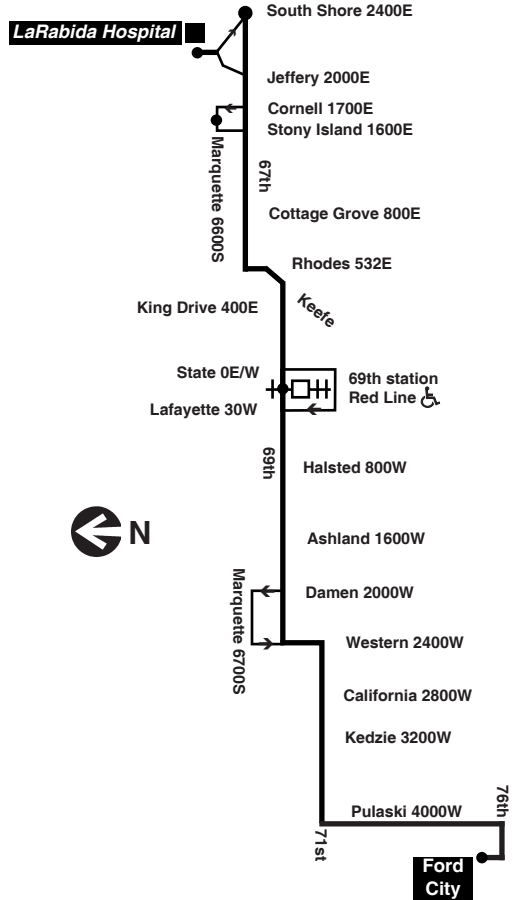

Federal law requires priority seating be designated for seniors and people with disabilities. **Please stand up** and yield these seats when needed for qualifying riders or when asked.

Schedules and other info in this timetable are subject to change. CTA does not assume responsibility for errors in timetables nor for inconvenience or damage resulting from delays.

Pay close attention to destination signs and announcements when boarding; added service may sometimes be provided over portions of this or any bus route and some trips can end before the furthest terminal on a line depending on service needs or time of day.

Bicycle racks are installed on the front of all CTA buses and are allowed on CTA trains during certain hours. See our [Bike & Ride brochure](#) or webpage for help on how to use racks and more.

Know before you go: Get alerts from us by text or e-mail about planned service changes every week or instant alerts for unplanned reroutes and disruptions. Sign up for CTA Updates today at transitchicago.com/updates.

For more travel information, use the [Ventra app](#) or call the RTA Travel Information Center at 312-836-7000. *Para obtener mayor información, en Español, llame al Centro de Información a 312-836-7000.*

Chicago Transit Authority

67 67th/69th/71st

Effective Jun. 4, 2023

All CTA buses are accessible

transitchicago.com/bus/67

Monday thru Friday

#67 67th/69th/71st

Eastbound

LV Ford City	LV 69th/Western	69th/Ashland	69th Red Line stn	67th/Stony Island	LaRabida Hospital	AR 67th/South Shore
----	4:40a	4:45a	4:54a	5:05a	----	5:11a
----	----	4:55	5:04	----	----	----
4:46a	5:00	5:04	5:14	5:24	----	5:30
5:06	5:20	5:24	5:34	5:44	5:49a	5:52
5:26	5:40	5:44	5:54	6:04	6:09	6:12
5:44	5:58	6:02	6:12	6:22	----	6:28
5:58	6:11	6:16	6:25	6:36	6:41	6:43
6:11	6:25	6:30	6:40	6:51	----	6:57
----	----	6:42	6:52	7:04	----	7:10
----	6:47	6:52	7:03	7:14	7:20	7:22
6:41	6:56	7:01	7:13	7:24	----	7:30
----	7:05	7:10	7:22	7:33	----	7:39
6:59	7:15	7:20	7:32	7:43	7:49	7:52
----	----	7:29	7:41	7:54	----	8:00
----	7:34	7:39	7:52	8:04	----	8:10
7:27	7:44	7:49	8:02	8:15	8:21	8:24
----	7:54	7:59	8:12	8:25	----	8:31
7:47	8:04	8:09	8:22	8:35	----	8:41
7:57	8:14	8:19	8:32	8:45	8:51	8:54
----	8:24	8:29	8:42	8:55	----	9:01
8:17	8:34	8:39	8:52	9:05	----	9:11

then every 10 to 15 minutes from Ford City to 67th/South shore
and every 26 to 33 minutes from Ford City to LaRabida Hospital until

1:09p	1:26p	1:32p	1:44p	1:57p	----	2:03p
----	1:38	1:43	1:56	2:08	2:14p	2:17
1:32	1:49	1:55	2:07	2:20	----	2:26
1:44	2:01	2:06	2:19	2:31	2:37	2:40
1:55	2:12	2:18	2:30	2:43	----	2:49
----	2:23	2:28	2:41	2:53	----	2:59
2:15	2:32	2:38	2:50	3:03	3:09	3:12
----	2:41	2:46	2:59	3:12	----	3:18
2:32	2:49	2:55	3:07	3:20	----	3:26
----	2:57	3:03	3:15	3:29	----	3:35
2:45	3:04	3:10	3:22	3:36	3:41	3:45
----	3:12	3:18	3:30	3:44	----	3:51
3:01	3:20	3:26	3:38	3:52	----	3:59
----	3:28	3:34	3:46	4:00	4:06	4:09
3:17	3:36	3:42	3:54	4:08	----	4:15

then every 10 to 15 minutes from Ford City to 67th/South shore
and every 24 to 40 minutes from Ford City to LaRabida Hospital until

5:23	5:40	5:46	5:59	6:13	6:19	6:22
5:38	5:55	6:01	6:14	6:28	----	6:34
5:53	6:09	6:15	6:28	6:42	6:48	6:51
6:09	6:25	6:31	6:44	6:58	----	7:04
6:29	6:44	6:50	7:02	7:15	7:21	7:24
6:49	7:04	7:09	7:22	7:35	7:41	7:43
7:10	7:24	7:29	7:41	7:54	----	8:00
7:30	7:44	7:49	8:01	8:13	8:19	8:22
7:51	8:04	8:09	8:21	8:33	8:39	8:41
8:08	8:21	8:26	----	----	----	----
8:12	8:25	8:30	8:42	8:54	----	9:00
8:33	8:46	8:51	9:03	9:15	9:21	9:23
8:54	9:07	9:12	9:24	9:36	9:42	9:44
9:04	9:17	9:22	----	----	----	----
9:15	9:28	9:33	9:45	9:57	----	10:03
9:36	9:49	9:54	10:05	10:17	10:23	10:25
9:57	10:11	10:16	10:27	10:39	10:44	10:47
10:19	10:33	10:38	10:49	11:01	11:06	11:09
10:42	10:56	11:01	11:12	11:24	----	11:30
11:01	11:14	11:19	11:29	11:41	----	11:47
11:21	11:34	11:38	11:48	11:59	----	12:05a
11:42	11:54	11:58	12:08a	----	----	----
12:02a	12:15a	12:19a	12:29	----	----	----
12:23	12:35	12:39	12:49	----	----	----
12:38	12:51	12:55	----	----	----	----
12:43	12:56	1:00	1:10	----	----	----
1:04	1:15	1:20	1:30	----	----	----
----	1:36	1:41	1:50	----	----	----
----	1:56	2:01	2:11	----	----	----

Westbound