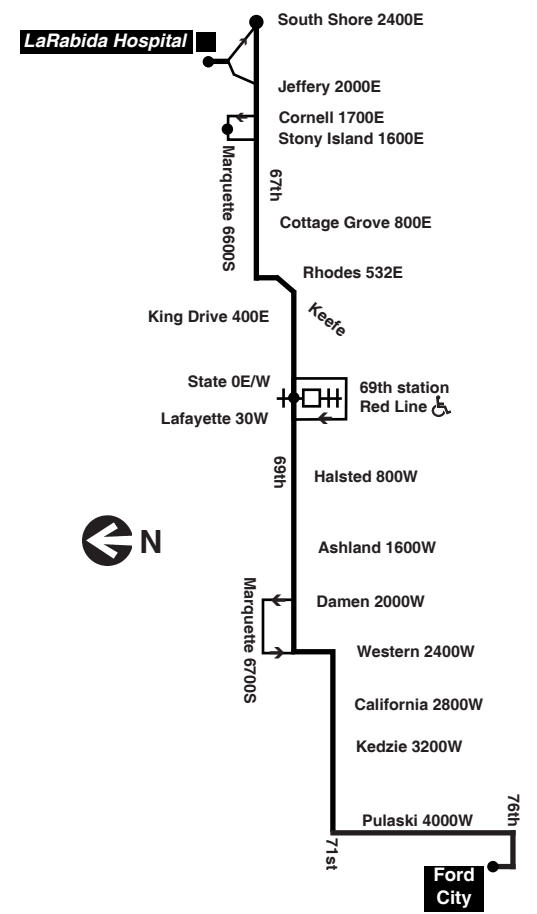

Federal law requires priority seating be designated for seniors and people with disabilities. **Please stand up** and yield these seats when needed for qualifying riders or when asked.

Schedules and other info in this timetable are subject to change. CTA does not assume responsibility for errors in timetables nor for inconvenience or damage resulting from delays.

Pay close attention to destination signs and announcements when boarding: added service may sometimes be provided over portions of this or any bus route and some trips can end before the furthest terminal on a line depending on service needs or time of day.

Bicycle racks are installed on the front of all CTA buses and are allowed on CTA trains during certain hours. See our [Bike & Ride](#) brochure or webpage for help on how to use racks and more.

Know before you go: Get alerts from us by text or e-mail about planned service changes every week or instant alerts for unplanned reroutes and disruptions. Sign up for CTA Updates today at transitchicago.com/updates.

For more travel information, use the Ventra app or call the RTA Travel Information Center at 312-836-7000. *Para obtener mayor información, en Español, llame al Centro de Información a 312-836-7000.*

67 67th/69th/71st

Effective Jan. 8, 2023

All CTA buses are accessible

Eastbound

LV Ford City	LV 69th/Western	69th/ Ashland	69th Red Line stn	67th/ Stony Island	LaRabida Hospital	AR 67th/South Shore
----	4:40a	4:45a	4:54a	5:05a	----	5:11a
----	----	4:55	5:04	----	----	----
4:46a	5:00	5:04	5:14	5:24	----	5:30
5:06	5:20	5:24	5:34	5:44	5:49a	5:52
5:26	5:40	5:44	5:54	6:04	6:09	6:12
5:44	5:58	6:02	6:12	6:22	----	6:28
5:58	6:11	6:16	6:25	6:36	6:41	6:43
6:11	6:25	6:30	6:40	6:51	----	6:57
----	----	6:42	6:52	7:04	----	7:10
----	6:47	6:52	7:03	7:14	7:20	7:22
6:41	6:56	7:01	7:13	7:24	----	7:30
----	7:05	7:10	7:22	7:33	----	7:39
6:59	7:15	7:20	7:32	7:43	7:49	7:52
----	----	7:29	7:41	7:54	----	8:00
----	7:34	7:39	7:52	8:04	----	8:10
7:27	7:44	7:49	8:02	8:15	8:21	8:24
----	7:54	7:59	8:12	8:25	----	8:31
7:47	8:04	8:09	8:22	8:35	----	8:41
7:57	8:14	8:19	8:32	8:45	8:51	8:54
----	8:24	8:29	8:42	8:55	----	9:01
8:17	8:34	8:39	8:52	9:05	----	9:11

then every 10 to 15 minutes from Ford City to 67th/South shore and every 26 to 32 minutes from Ford City to LaRabida Hospital until

1:09p	1:26p	1:32p	1:44p	1:57p	----	2:03p
----	1:38	1:43	1:56	2:08	2:14p	2:17
1:32	1:49	1:55	2:07	2:20	----	2:26
1:44	2:01	2:06	2:19	2:31	2:37	2:40
1:55	2:12	2:18	2:30	2:43	----	2:49
----	2:23	2:28	2:41	2:53	----	2:59
2:15	2:32	2:38	2:50	3:03	3:09	3:12
----	2:41	2:46	2:59	3:12	----	3:18
2:32	2:49	2:55	3:07	3:20	----	3:26
----	2:57	3:03	3:15	3:29	----	3:35
2:45	3:04	3:10	3:22	3:36	3:41	3:45
----	3:12	3:18	3:30	3:44	----	3:51
3:01	3:20	3:26	3:38	3:52	----	3:59
----	3:28	3:34	3:46	4:00	4:06	4:09
3:17	3:36	3:42	3:54	4:08	----	4:15

then every 10 to 15 minutes from Ford City to 67th/South shore and every 24 to 40 minutes from Ford City to LaRabida Hospital until

5:23	5:40	5:46	5:59	6:13	6:19	6:22
5:38	5:55	6:01	6:14	6:28	----	6:34
5:53	6:09	6:15	6:28	6:42	6:48	6:51
6:09	6:25	6:31	6:44	6:58	----	7:04
6:29	6:44	6:50	7:02	7:15	7:21	7:24
6:49	7:04	7:09	7:22	7:35	7:41	7:43
7:10	7:24	7:29	7:41	7:54	----	8:00
7:30	7:44	7:49	8:01	8:13	8:19	8:22
7:51	8:04	8:09	8:21	8:33	8:39	8:41
8:08	8:21	8:26	----	----	----	----
8:12	8:25	8:30	8:42	8:54	----	9:00
8:33	8:46	8:51	9:03	9:15	9:21	9:23
8:54	9:07	9:12	9:24	9:36	9:42	9:44
9:04	9:17	9:22	----	----	----	----
9:15	9:28	9:33	9:45	9:57	----	10:03
9:36	9:49	9:54	10:05	10:17	10:23	10:25
9:57	10:11	10:16	10:27	10:39	10:44	10:47
10:19	10:33	10:38	10:49	11:01	11:06	11:09
10:42	10:56	11:01	11:12	11:24	----	11:30
11:01	11:14	11:19	11:29	11:41	----	11:47
11:21	11:34	11:38	11:48	11:59	----	12:05a
11:42	11:54	11:58	12:08a	----	----	----
12:02a	12:15a	12:19a	12:29	----	----	----
12:23	12:35	12:39	12:49	----	----	----
12:38	12:51	12:55	----	----	----	----
12:43	12:56	1:00	1:10	----	----	----
1:04	1:15	1:20	1:30	----	----	----
----	1:36	1:41	1:50	----	----	----
----	1:56	2:01	2:11	----	----	----

Westbound