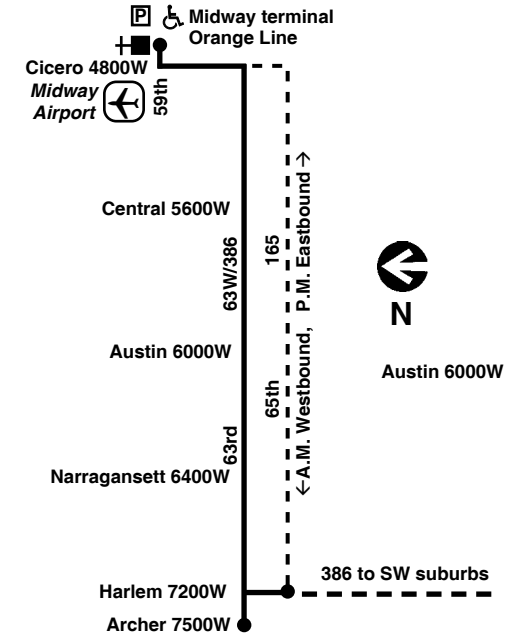

then every 30 minutes from 63rd/Archer via route 63W, and every 60 minutes from 63rd/Harlem via route 386, until

386	----	6:22	----	6:33	----
63W	6:32	----	6:39	6:46	6:49
63W	7:02	----	7:09	7:16	7:19
386	----	7:22	----	7:33	----
63W	7:32	----	7:39	7:46	7:49
63W	8:02	----	8:09	8:16	8:19
63W	8:32	----	8:39	8:46	8:49
63W	9:02	----	9:09	9:15	9:18
63W	9:32	----	9:39	9:45	9:48
63W	10:02	----	10:09	10:15	10:18

then every 30 minutes from Midway to 63rd/Archer via route 63W, and every 60 minutes to 63rd/Harlem via route 386, until

386	6:20	----	6:33	----
63W	6:40	6:44	6:51	6:58

then every 30 minutes from Midway via route 63W until

Para obtener mayor información, en Español, llame al Centro de Información: 312-836-7000.

**Pace route 386 - Stops**

- |                               |                   |
|-------------------------------|-------------------|
| Midway terminal (Orange line) | Menard/63rd       |
| 61st/Cicero                   | Austin/63rd       |
| 63rd/Cicero                   | Melvina/63rd      |
| Lavergne/63rd                 | Narragansett/63rd |
| Latrobe/63rd                  | Nashville/63rd    |
| Long/63rd                     | Oak Park/63rd     |
| Central/63                    | 63rd/Harlem       |

**Chicago Transit Authority**

**63W-165 ♿**

**West 63rd-West 65th**

Effective March 28, 2021

Includes Pace route 386 service between Midway and Harlem via 63rd

Parking available at Midway terminal

Pace route 386 buses stop only at designated locations between Midway and Harlem. See list of stops in this folder.