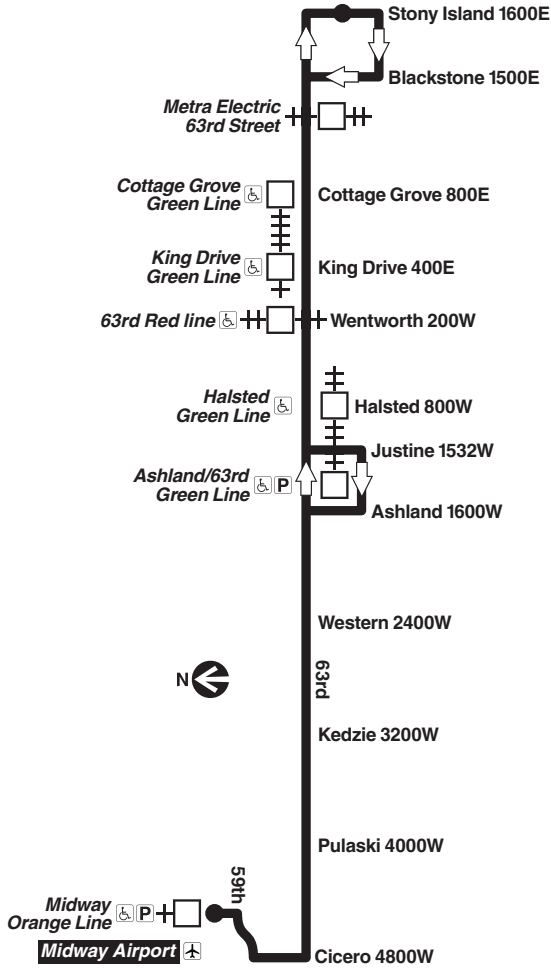

Federal law requires priority seating be designated for seniors and people with disabilities. **Please stand up** and yield these seats when needed for qualifying riders or when asked.

Schedules and other info in this timetable are subject to change. CTA does not assume responsibility for errors in timetables nor for inconvenience or damage resulting from delays.

Pay close attention to destination signs and announcements when boarding: added service may sometimes be provided over portions of this or any bus route and some trips can end before the furthest terminal on a line depending on service needs or time of day.

Bicycle racks are installed on the front of all CTA buses and are allowed on CTA trains during certain hours. See our Bike & Ride brochure or webpage for help on how to use racks and more.

Know before you go: Get alerts from us by text or e-mail about planned service changes every week or instant alerts for unplanned reroutes and disruptions. Sign up for CTA Updates today at transitchicago.com/updates.

For more travel information, use the Ventra app or call the RTA Travel Information Center at 312-836-7000. *Para obtener mayor información, en Español, llame al Centro de Información a 312-836-7000.*

Chicago Transit Authority

63 63rd

Effective Dec. 17, 2023

N63 overnight (owl) service between Stony Island and Midway Orange Line station
All CTA buses are accessible

transitchicago.com/bus/63

Monday thru Friday

#63 63rd

Eastbound

LV Midway Orange Ln	63rd/Kedzie	63rd/Western	Ashland Orange Line	63rd Red Line	Cottage Grove Green Ln	AR 63rd/Stony Island
3:00N	3:11a	3:16a	3:20a	3:28a	3:35a	3:39a
3:30N	3:41	3:46	3:50	3:58	4:05	4:10
4:00	4:11	4:16	4:20	4:28	4:35	4:40
4:20	4:31	4:36	4:40	4:48	4:55	5:00
4:40	4:51	4:56	5:01	5:09	5:17	5:22
4:57	5:09	5:14	5:19	5:28	5:36	5:41
5:14	5:26	5:31	5:36	5:45	5:53	5:58
5:31	5:43	5:49	5:54	6:03	6:12	6:18
5:47	5:59	6:05	6:10	6:20	6:29	6:34
5:57	6:11	6:17	6:23	6:36	6:45	6:51
6:00	6:14	6:20	6:26	6:36	6:45	6:51
6:11	6:25	6:31	6:37	6:47	6:56	7:02
6:29	6:43	6:49	6:55	7:05	7:15	7:21
6:45	6:59	7:05	7:12	7:23	7:33	7:39
7:05	7:20	7:26	7:33	7:44	7:54	8:01
7:25	7:40	7:47	7:54	8:06	8:17	8:24

then every 10 to 15 minutes until

1:22p	1:37p	1:45p	1:51p	2:04p	2:14p	2:21p
1:31	1:46	1:54	2:00	2:13	2:23	2:30
1:47	1:54	2:02	2:08	2:21	2:31	2:38
1:47	2:03	2:11	2:18	2:31	2:42	2:49
2:04	2:20	2:28	2:35	2:48	2:59	3:06
2:12	2:28	2:36	2:43	2:57	3:08	3:15
2:29	2:46	2:54	3:01	3:14	3:25	3:32
2:46	3:03	3:11	3:18	3:31	3:43	3:50
2:55	3:11	3:19	3:26	3:40	3:51	3:58
3:15	3:31	3:39	3:46	4:00	4:11	4:18
3:25S	3:42	3:50	3:57	4:10	4:22	4:29
3:36	3:52	4:00	4:07	4:21	4:32	4:39
3:46	4:03	4:11	4:18	4:31	4:43	4:50
3:52	4:08	4:16	4:23	4:37	4:49	4:56
3:57	4:13	4:21	4:28	4:42	4:53	5:00

then every 10 to 16 minutes until

7:22	7:36	7:42	7:48	7:59	8:09	8:15
7:38	7:52	7:58	8:04	8:15	8:25	8:31
7:54	8:08	8:14	8:20	8:31	8:41	8:47
8:10	8:24	8:30	8:36	8:47	8:57	9:03
8:26	8:40	8:46	8:52	9:03	9:13	9:19
8:42	8:56	9:02	9:08	9:19	9:29	9:35
8:58	9:12	9:18	9:24	9:35	9:44	9:50
9:15	9:28	9:34	9:40	9:51	10:00	10:06
9:31	9:44	9:50	9:55	10:05	10:14	10:19
9:48	10:00	10:06	10:11	10:20	10:29	10:35
10:05	10:17	10:23	10:28	10:37	10:46	10:52
10:20	10:32	10:38	10:43	10:52	11:01	11:07
10:40	10:52	10:58	11:03	11:12	11:21	11:27
11:00	11:12	11:18	11:23	11:32	11:41	11:47
11:20	11:32	11:38	11:43	11:52	12:01a	12:07a
11:40	11:52	11:57	12:01a	12:10a	12:18	12:23
12:00a	12:12a	12:16a	12:21	12:29	12:36	12:41
12:20	12:32	12:36	12:41	12:49	12:56	1:01
12:40	12:52	12:56	1:01	1:09	1:16	1:21
1:00N	1:12	1:16	1:20	1:28	1:36	1:40
1:30N	1:42	1:46	1:50	1:58	2:06	2:10
2:00N	2:12	2:16	2:20	2:28	2:36	2:40
2:30N	2:41	2:45	2:50	2:58	3:05	3:09

N - overnight (owl) service
S - trip operates on school days only

Westbound

LV 63rd/Stony Island	Cottage Grove Green Ln	63rd Red Line	Ashland Orange Line	63rd/Western	63rd/Kedzie	AR Midway Orange Ln
3:15N	3:20a	3:28a	3:35a	3:40a	3:44a	3:56a
3:45N	3:50	3:58	4:05	4:10	4:14	4:26
4:14	4:19	4:27	4:34	4:39	4:43	4:56
4:33	4:38	4:46	4:54	4:59	5:04	5:17
4:50	4:56	5:04	5:13	5:18	5:23	5:37
5:08	5:13	5:22	5:31	5:36	5:42	5:56

then every 10 to 18 minutes until

7:28	7:34	7:43	7:53	7:59	8:04	8:20
7:37	7:43	7:53	8:03	8:09	8:15	8:38
7:45	7:51	8:01	8:11	8:17	8:23	8:38
7:53	7:59	8:09	8:19	8:25	8:31	8:55
8:01	8:07	8:18	8:28	8:34	8:40	8:55

then every 8 to 15 minutes until