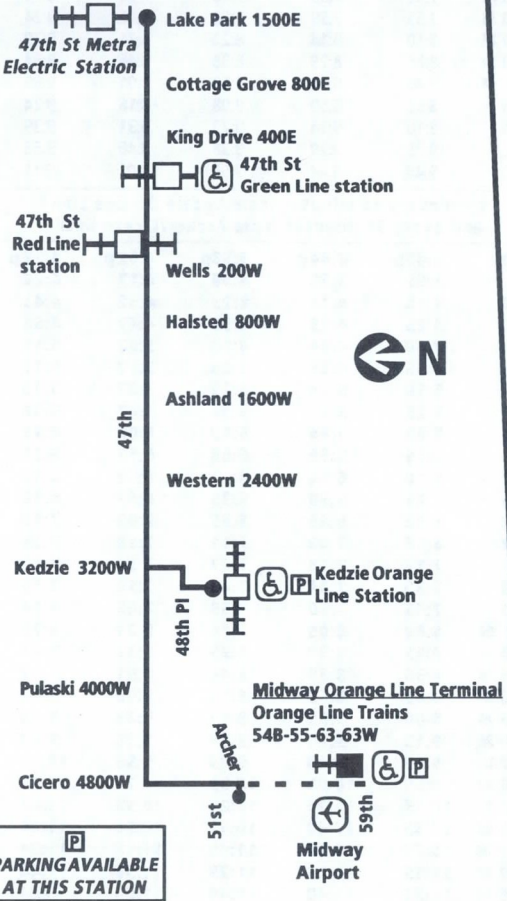

47

47TH STREET

EXTENDED EAST TO LAKE PARK

Effective August 31, 2003

Monday through Friday - 47 47th

Eastbound

Leave Archer/Cicero	Leave Kedzie Orange Line	47th/Western	47th/Halsted	47th/King Drive	Arrive 47th/Lake Park
.....	3:30 a	3:37 a	3:47 a	3:56 a	4:01 a
.....	4:00	4:07	4:17	4:26	4:31
3:55 M	4:12	4:19	4:29	4:38	4:42
.....	4:26	4:33	4:43	4:52	4:57
4:23 M	4:40	4:47	4:57	5:06	5:10
.....	4:50	4:55	5:05	5:14	5:19
4:44 M	5:01	5:07	5:17	5:26	5:30
.....	5:12	5:17	5:27	5:36	5:41
5:04 M	5:21	5:26	5:36	5:45	5:50
.....	5:31	5:36	5:46	5:55	6:00
5:29	5:41	5:46	5:56	6:05	6:10
.....	5:51	5:56	6:06	6:15	6:20
5:49	6:01	6:06	6:16	6:25	6:30
6:01	6:13	6:18	6:28	6:37	6:43
6:12	6:24	6:29	6:39	6:48	6:54
6:22	6:34	6:39	6:49	6:58	7:05
6:32	6:44	6:49	6:59	7:08	7:15
6:42	6:54	6:59	7:09	7:18	7:26
6:52	7:04	7:09	7:19	7:28	7:36
7:03	7:15	7:20	7:30	7:39	7:47
7:15	7:27	7:32	7:42	7:51	7:59
7:27	7:39	7:44	7:54	8:03	8:11
7:39	7:51	7:56	8:06	8:15	8:23
7:51	8:03	8:08	8:18	8:27	8:35
8:03	8:15	8:20	8:30	8:39	8:47